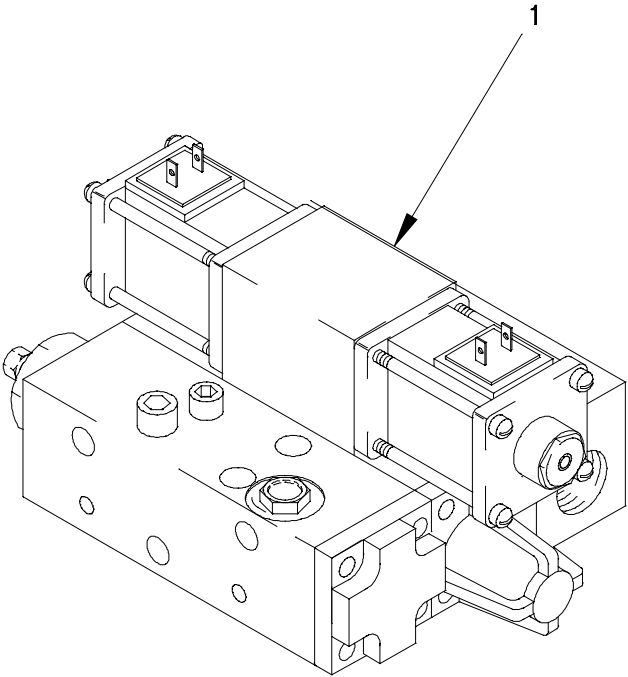

END OF FIGURE

FIGURE 447. WINCH CONTROL VALVE ASSEMBLY

SECTION II

TM 9-2320-366-24P-2

(1)	(2)	(3)	(4)	(5)	(6)
ITEM	SMR		PART	DESCRIPTION AND	
NO	CODE	CAGEC	NUMBER	USABLE ON CODE (UOC)	QTY

GROUP 2406: STRAINERS, FILTERS, LINES
AND FITTINGS
FIG. 447 WINCH CONTROL VALVE ASSEMBLY