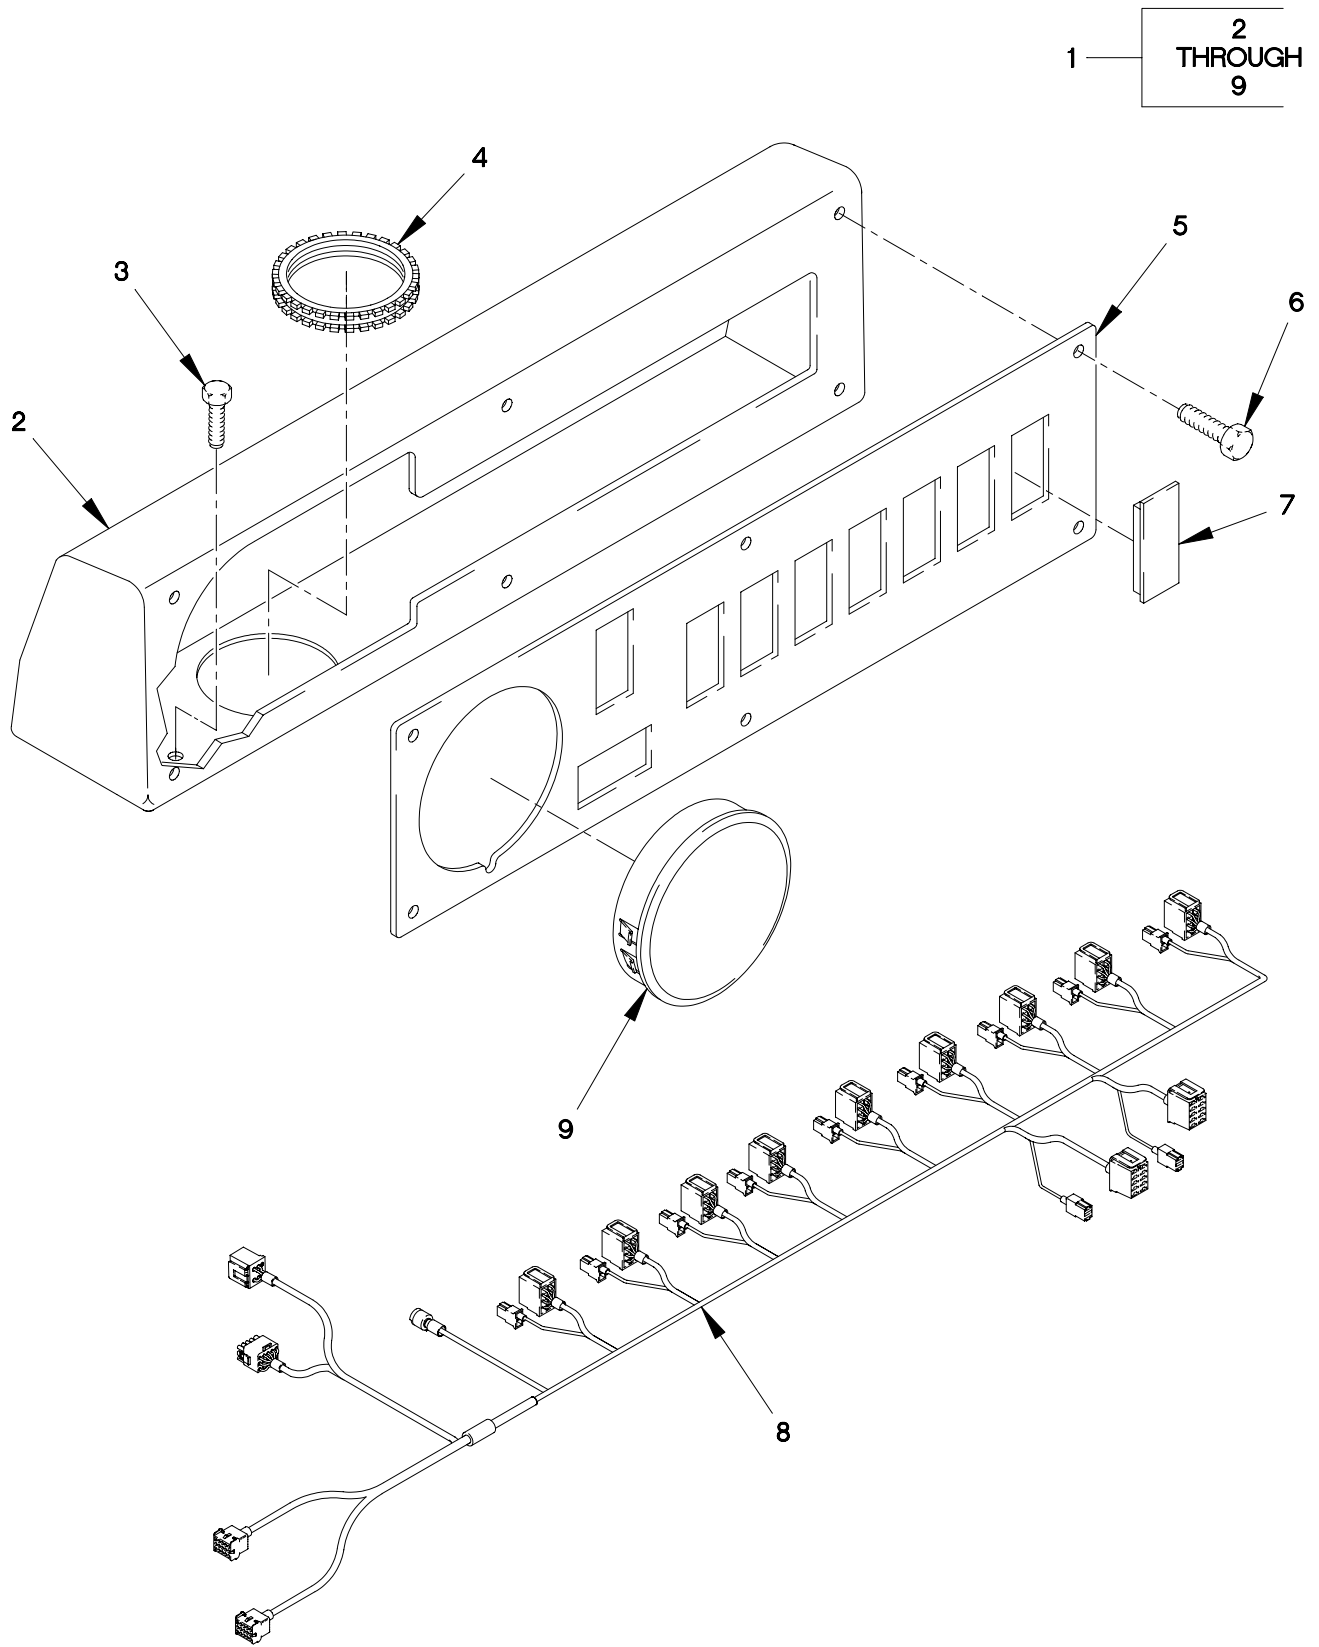

FIGURE 456. OPTIONS PANEL KIT

SECTION II

TM 9-2320-366-24P-2

(1) ITEM NO	(2) SMR CODE	(3) CAGEC	(4) PART NUMBER	(5) DESCRIPTION AND USABLE ON CODE (UOC)	(6) QTY
GROUP 3303: WINTERIZATION KITS					
FIG.456 OPTIONS PANEL KIT					
1	PDFZZ	0FW39	57K1944	OPTIONS PANEL KIT.....	1
2	PAOZZ	19207	12378453	.HOUSING,PANEL,VEHIC.....	1
3	PAOZZ	19207	12414419-054	.SCREW,CAP,HEXAGON H M5 X .8 X 6...	8
4	PAOZZ	96906	MS21266-2N	.GROMMET, NONMETALLIC.....	1
5	PAOZZ	19207	12378452	.PANEL,VEHICULAR OPE.....	1
6	PAOZZ	19207	12414419-041	.SCREW,CAP,HEXAGON H M4 X .7 X 12..	6
7	PAOZZ	45152	1588570	.COVER,ELECTRICAL S.....	8
8	PAOOO	0FW39	12420887	.WIRING HARNESS,BRAN (FOR COMPONENT PARTS SEE FIG. 121)..... UOC:MAE,MAH,MAJ,MAM,MWB,MWC,MWH,MWJ, MWL,	1
9	PAOZZ	28520	2482	.CAP,PROTECTIVE DUST.....	1

END OF FIGURE