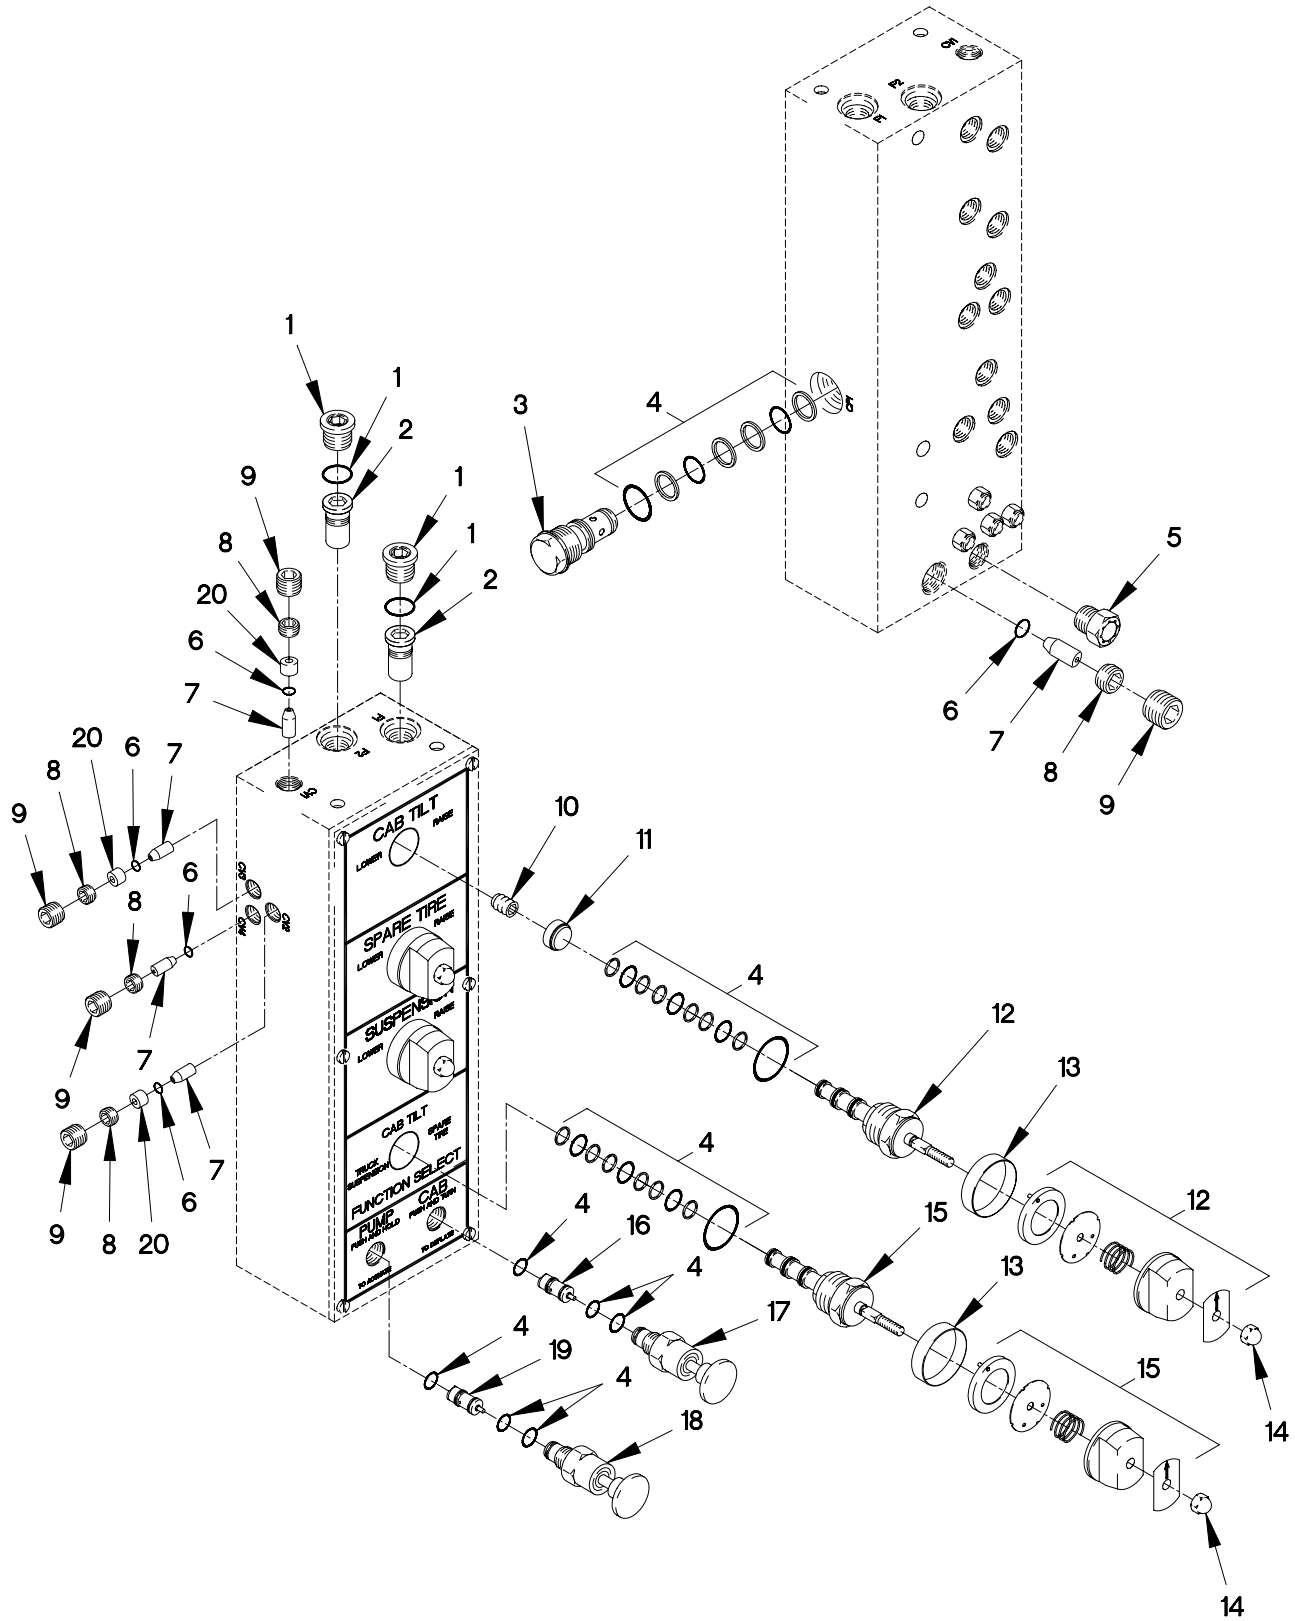

END OF FIGURE

FIGURE 441. HYDRAULIC MANIFOLD ASSEMBLY

SECTION II

TM 9-2320-366-24P-2

(1) ITEM NO	(2) SMR CODE	(3) CAGEC	(4) PART NUMBER	(5) DESCRIPTION AND USABLE ON CODE (UOC)	(6) QTY
GROUP 2402: MANIFOLD AND/OR CONTROL VALVES					
FIG. 441 HYDRAULIC MANIFOLD ASSEMBLY					
1	PAOOO	0PFG7	214014	FITTING, PLUG.....	2
2	PAOZZ	0PFG7	252198	FILTER.....	2
3	PAOOO	0PFG7	252210	VALVE, CHECK.....	1
4	PAOZZ	0PFG7	300952	KIT, O-RING.....	5
5	PAOZZ	0PFG7	251599	CAP, FILLER BREATHER.....	1
6	PAOZZ	45225	10265	O-RING.....	5
7	PAOZZ	0PFG7	207751	VALVE, CHECK.....	5
8	PAOZZ	0PFG7	17240	SCREW, HOL LOCK.....	5
9	PAOZZ	0PFG7	252200	FITTING, PLUG.....	5
10	PAOZZ	0PFG7	252201	SCREW, ORIFICE.....	2
11	PAOZZ	0PFG7	252953	FILTER, ORIFICE.....	2
12	PAOOO	0PFG7	252209	VALVE, CARTRIDGE 4 W.....	3
13	PAOZZ	0PFG7	252613	BOOT, DUST.....	4
14	PAOZZ	0PFG7	252871	NUT, ACORN.....	4
15	PAOOO	0PFG7	252208	VALVE, CARTRIDGE.....	1
16	PAOOO	0PFG7	206104	CARTRIDGE, CHECK VAL.....	1
17	PAOOO	0PFG7	351293	VALVE, ACTUATOR.....	1
18	PAOOO	0PFG7	351291	VALVE, ACTUATOR.....	1
19	PAOOO	0PFG7	250226	CARTRIDGE, VALVE.....	1
20	PAOZZ	0PFG7	252202	SPACER.....	3