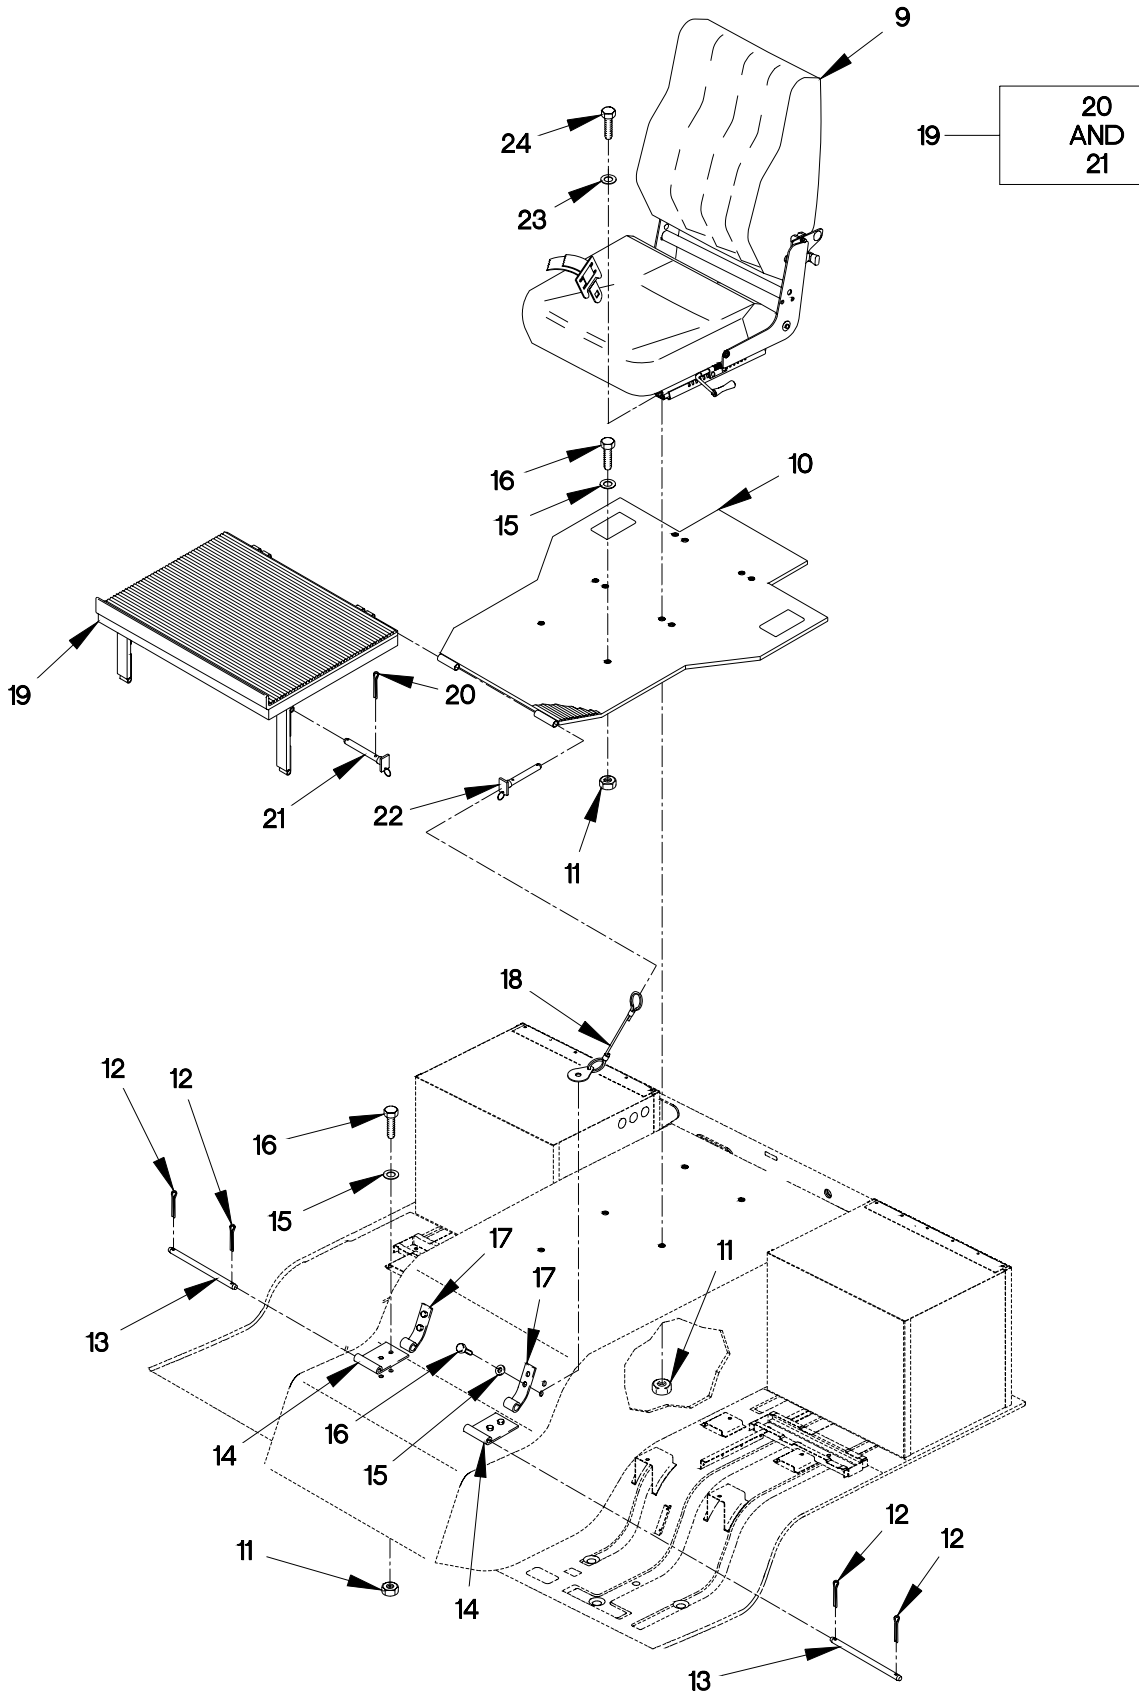

1 — 2
THROUGH
24

FIGURE 492. MACHINE GUN MOUNTING KIT (SHEET 1 OF 2)

FIGURE 492. MACHINE GUN MOUNTING KIT (SHEET 2 OF 2)

SECTION II

TM 9-2320-366-24P-2

(1) ITEM NO	(2) SMR CODE	(3) CAGEC CAGEC	(4) PART NUMBER	(5) DESCRIPTION AND USABLE ON CODE (UOC)	(6) QTY
GROUP 3401: PRIMARY ARMAMENT FIG.492 MACHINE GUN MOUNTING KIT					
1	PAOZZ	19207	57K1224	MOUNT,MACHINE GUN.....	1
2	PAOZZ	19207	12418327	.SPACER,RING.....	1
3	PAOZZ	15526	933-M8X20	.SCREW,CAP,HEXAGON H M8 X 1.25 X 20.....	4
4	PAOZZ	0FW39	12414582-004	.SPACER,SLEEVE.....	4
5	PAOZZ	0FW39	12417568	.FRAME SECTION,STRUC.....	1
6	PAOZZ	19207	12417948-005	.WASHER,FLAT 12MM THK,44MM OD.....	12
7	PAOZZ	21969	A 13 DIN125-ST	.WASHER,FLAT M13.....	12
8	PAOZZ	19207	12414419-136	.SCREW,CAP,HEXAGON H M12 X 1.75 X 40.....	12
9	PAOZZ	0FW39	12414321-003	.SEAT,VEHICULAR.....	1
10	PAOZZ	0FW39	12418362-004	.BRACKET,VEHICULAR C.....	1
11	PAOZZ	84256	ALS3-610-4.2	.NUT,PLAIN,CLINCH M6X1.0 (GRIP RANGE 0.7 - 4.20).....	10
12	PAOZZ	96906	MS24665-385	.PIN,COTTER.....	4
13	PAOZZ	0FW39	12420482	.PIN,STRAIGHT,HEADLE.....	2
14	PAOZZ	0FW39	12420483	.HINGE,BUTT.....	2
15	PAOZZ	19200	12524631-1	.WASHER,FLAT M6.....	10
16	PAOZZ	56161	10503805	.SCREW,CAP,HEXAGON M6 X 1 X 20.....	10
17	PAOZZ	19207	12420484	.BRACKET,MOUNTING.....	2
18	PAOZZ	84256	50996-8W	.WIRE ROPE ASSEMBLY.....	1
19	PAOZZ	19207	12418366-012	.FRAME SECTION,STRUC.....	1
20	PAOZZ	96906	MS24665-385	.PIN,COTTER.....	2
21	PAOZZ	80205	MS17986C630	.PIN,QUICK RELEASE.....	2
22	PAOZZ	80205	MS17986C630	.PIN,QUICK RELEASE.....	2
23	PAOZZ	34914	990 3861	.WASHER,FLAT M8.4.....	4
24	PAOZZ	81495	071 408 32	.BOLT,MACHINE M8 X 1.25 X 25.....	4