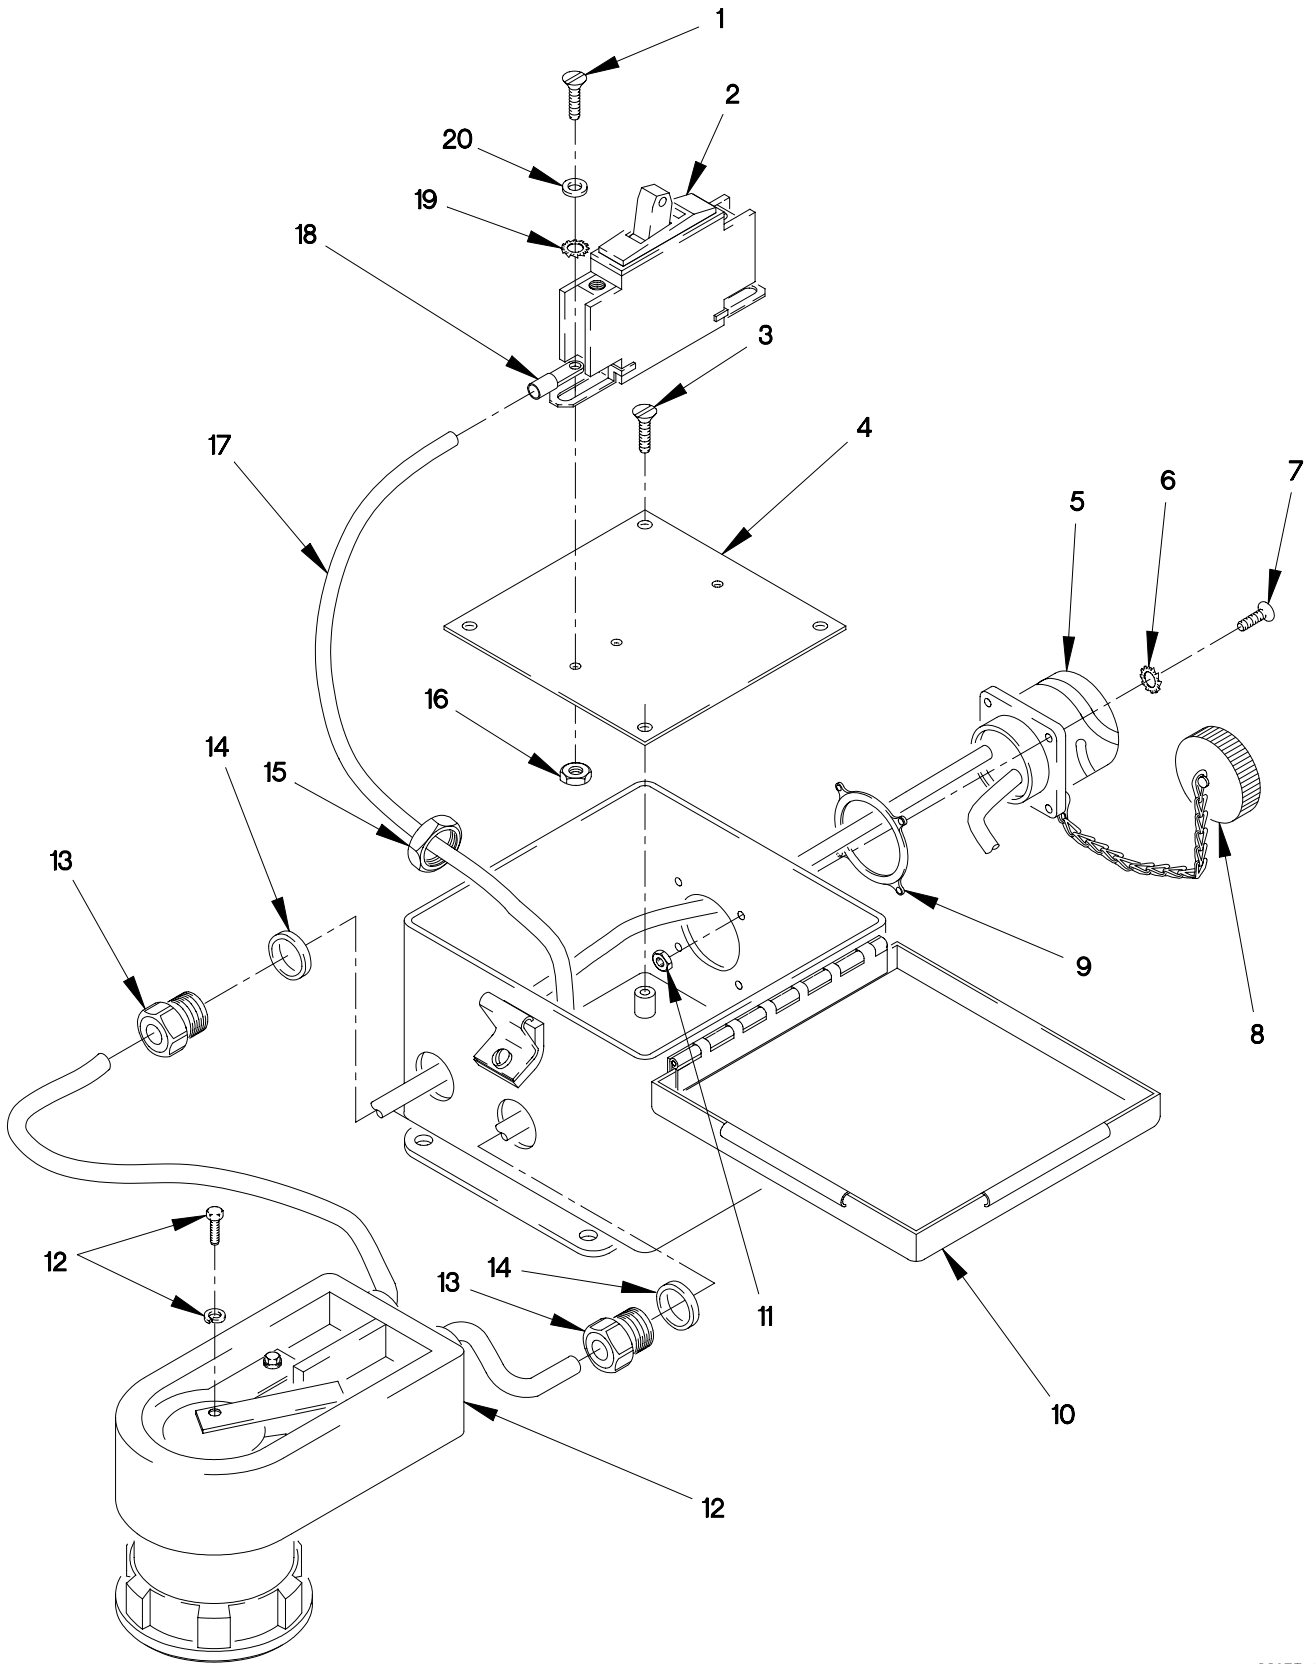

END OF FIGURE

FIGURE 475. LIGHT MATERIAL HANDLING CRANE PLUG AND CIRCUIT BREAKER

SECTION II

TM 9-2320-366-24P-2

(1) ITEM NO	(2) SMR CODE	(3) CAGEC	(4) PART NUMBER	(5) DESCRIPTION AND USABLE ON CODE (UOC)	(6) QTY
GROUP 3307: SPECIAL PURPOSE KITS FIG.475 LIGHT MATERIAL HANDLING CRANE PLUG AND CIRCUIT BREAKER					
1	PAOZZ	12361	7-111-080410	SCREW, MACHINE	2
				UOC: MAB, MAC, MAL, MWB, MWC, MWL,	
2	PAOZZ	03010	QOU150	CIRCUIT BREAKER	1
				UOC: MAB, MAC, MAL, MWB, MWC, MWL,	
3	PAOZZ	96906	MS35206-320	SCREW, MACHINE #2-56 X 9/16	4
				UOC: MAB, MAC, MAL, MWB, MWC, MWL,	
4	PAOZZ	12361	6-679-002455	COVER, ACCESS	1
				UOC: MAB, MAC, MAL, MWB, MWC, MWL,	
5	PAOZZ	12361	7-892-000853	CONNECTOR, RECEPTACL	1
				UOC: MAB, MAC, MAL, MWB, MWC, MWL,	
6	PAOZZ	96906	MS51414-1	WASHER, LOCK NO.6	4
				UOC: MAB, MAC, MAL, MWB, MWC, MWL,	
7	PAOZZ	96906	MS35206-230	SCREW, MACHINE #6-32 X 1/2	4
				UOC: MAB, MAC, MAL, MWB, MWC, MWL,	
8	PAOZZ	71468	CA121003-9	CAP-PLUG, PROTECTIVE	1
				UOC: MAB, MAC, MAL, MWB, MWC, MWL,	
9	PAOZZ	77820	10-36675-18	GASKET	1
				UOC: MAB, MAC, MAL, MWB, MWC, MWL,	
10	XAOZZ	12361	6-176-002165	BOX	1
				UOC: MAB, MAC, MAL, MWB, MWC, MWL,	
11	PAOZZ	96906	MS35649-262	NUT, PLAIN, HEXAGON 1/8 X 32	4
				UOC: MAB, MAC, MAL, MWB, MWC, MWL,	
12	PAOZZ	12361	7-709-000824	CONNECTOR, PLUG, ELEC	1
				UOC: MAB, MAC, MAL, MWB, MWC, MWL,	
13	PAOZZ	56501	2521	BOX CONNECTOR, ELECT	2
				UOC: MAB, MAC, MAL, MWB, MWC, MWL,	
14	PAOZZ	13508	5262	SEAL, PLAIN ENCASED	2
				UOC: MAB, MAC, MAL, MWB, MWC, MWL,	
15	PAOZZ	81349	M45913/1-8CG5C	NUT, SELF-LOCKING, HE 1/2-13	2
				UOC: MAB, MAC, MAL, MWB, MWC, MWL,	
16	PAOZZ	96906	MS35649-282	NUT, PLAIN, HEXAGON 5/32-32	2
				UOC: MAB, MAC, MAL, MWB, MWC, MWL,	
17	MOOZZ	12361	6-512-001842	HARNESS ASSY MAKE FROM WIRE P/N: MW-C6(133)J4 (81349) X 17 IN	1
				UOC: MAB, MAC, MAL, MWB, MWC, MWL,	
18	PAOZZ	96906	MS25036-122	TERMINAL, LUG	2
				UOC: MAB, MAC, MAL, MWB, MWC, MWL,	