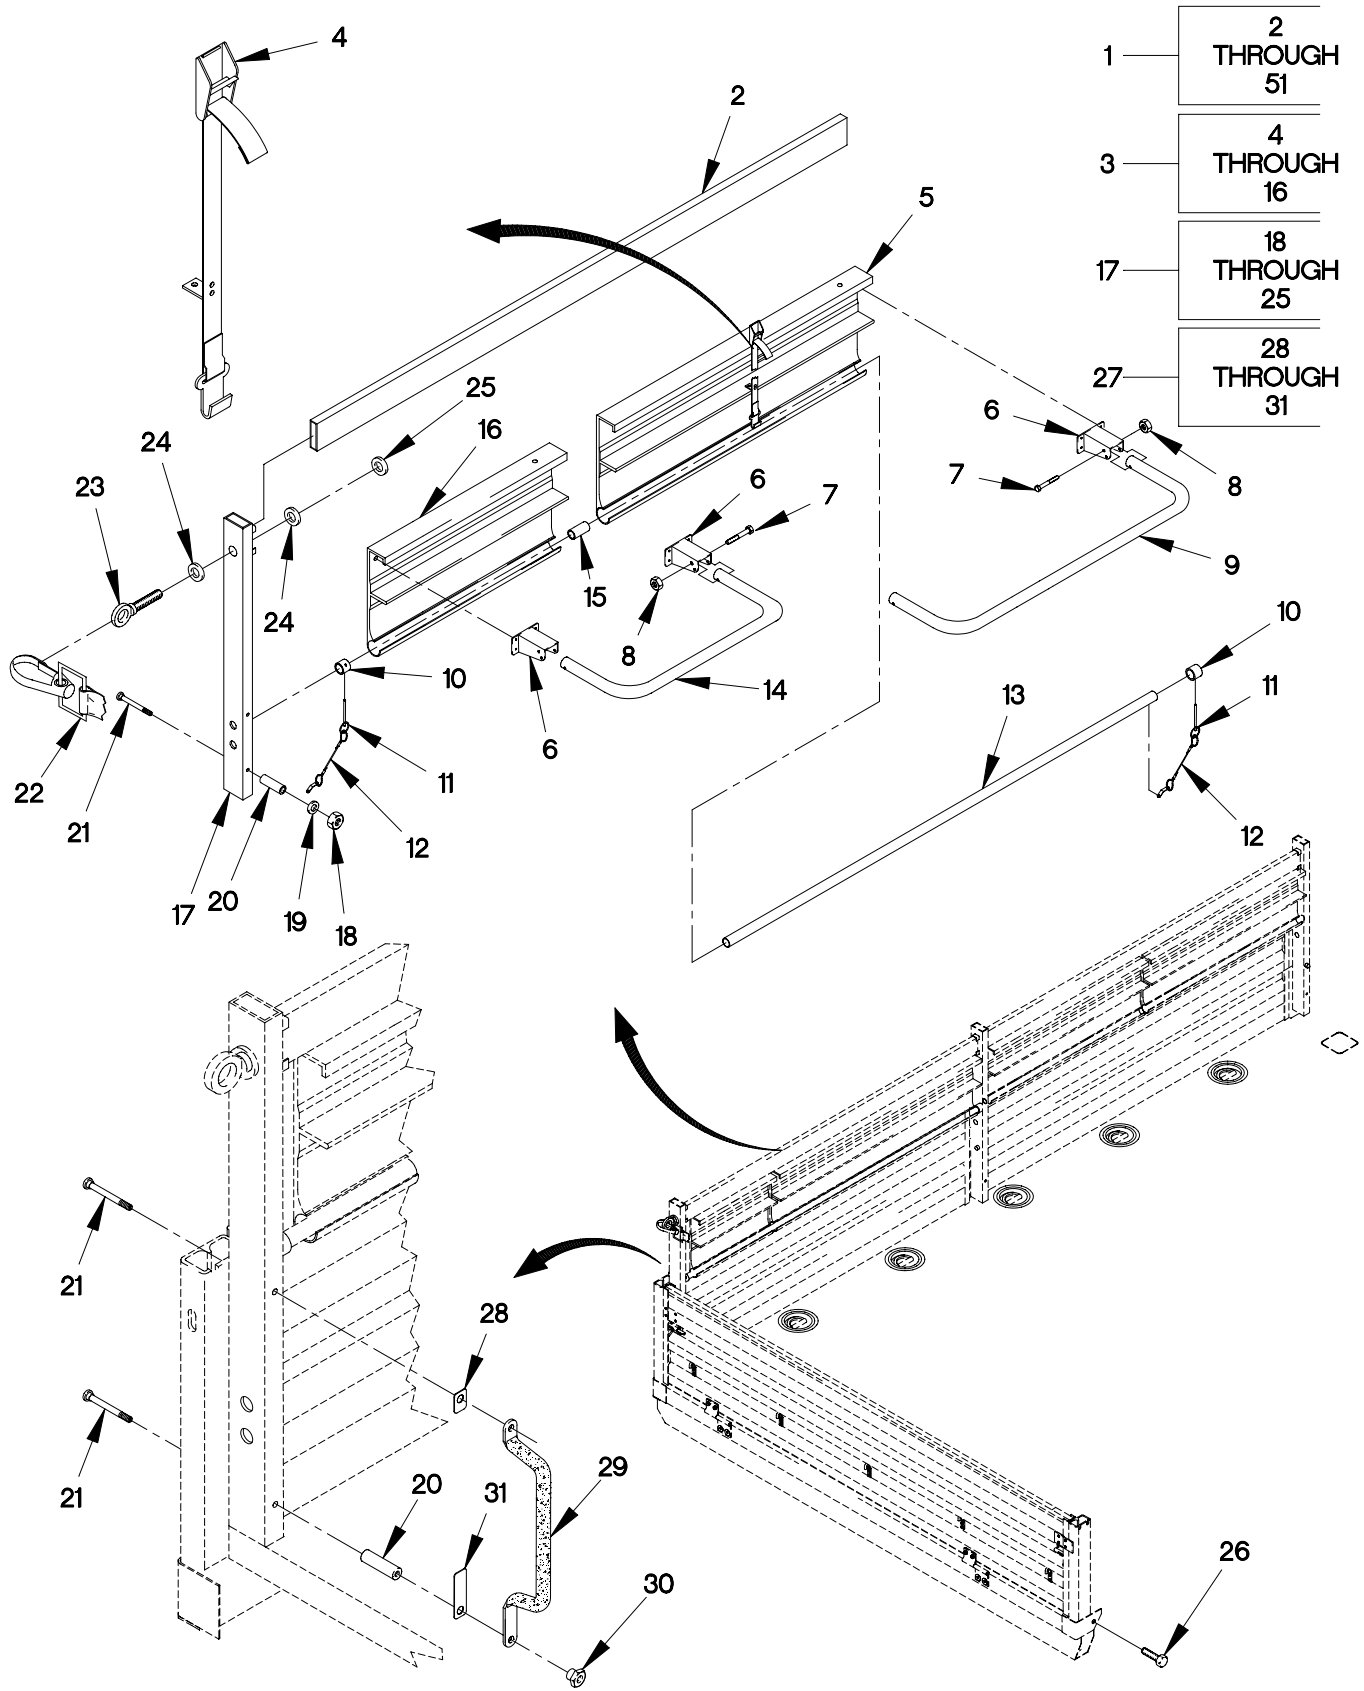

END OF FIGURE

FIGURE 460. M1085 TROOPSEAT KIT (SHEET 1 OF 2)

53 — 54
THROUGH
64

FIGURE 460. M1085 TROOPSEAT KIT (SHEET 2 OF 2)

SECTION II

TM 9-2320-366-24P-2

(1) ITEM NO	(2) SMR CODE	(3) CAGEC	(4) PART NUMBER	(5) DESCRIPTION AND USABLE ON CODE (UOC)	(6) QTY
GROUP 3307: SPECIAL PURPOSE KITS FIG.460 M1085 TROOPSEAT KIT					
1	PDOZZ	19207	57K1896-001	KIT,TROOP SEAT..... UOC: MAL, MWL,	1
2	PAOZZ	19207	12418555-001	.FRAME, SEAT, VEHICULA 92.75 IN..... UOC: MAL, MWL,	2
2	PAOZZ	19207	12418555-002	.FRAME, SEAT, VEHICULA 71.75 IN..... UOC: MAL, MWL,	4
3	PAOOO	19207	12422463	.SUPPORT, SEAT, VEHICU..... UOC: MAL, MWL,	2
3	PAOOO	19207	12422464	.SUPPORT, SEAT, VEHICU RIGHT SIDE.... UOC: MAL, MWL,	1
3	PAOOO	19207	12422465	.SUPPORT, SEAT, VEHICU LEFT SIDE..... UOC: MAL, MWL,	1
4	PAOOO	19207	12422883	.SUPPORT, SEAT, VEHICU..... UOC: MAL, MWL,	1
5	PAOZZ	19207	12422466	. . . PANEL, BLANK..... UOC: MAL, MWL,	1
6	PAOZZ	81349	M45913/1-5CG5C	. . . NUT, SELF-LOCKING, HE .375-24..... UOC: MAL, MWL,	4
7	PAOZZ	19207	12422471	. . . BRACKET, MOUNTING..... UOC: MAL, MWL,	2
8	PAOZZ	80204	B1821BH031C250N	. . . BOLT, MACHINE .312-18 X 2.5LG.... UOC: MAL, MWL,	4
9	PAOZZ	44940	800-2010	. . . SCREW, CAP, HEXAGON H M5 X .8 X 20..... UOC: MAL, MWL,	2
10	PAOZZ	19207	12414473-034	. . . WASHER, PLAIN 8.4..... UOC: MAL, MWL,	2
11	PAOZZ	0FW39	12422469	. . . CLAMP, DROPLEG..... UOC: MAL, MWL,	2
12	PAOZZ	19207	12422468	. . . SUPPORT, SEAT, VEHICU..... UOC: MAL, MWL,	2
13	PAOZZ	0FW39	12414474-012	. . . NUT, HEXAGON HEAD M8 X 1.5..... UOC: MAL, MWL,	1
14	PAOZZ	0FW39	12422472	. . . BRACKET, CENTER DROP..... UOC: MAL, MWL,	1
15	PAOZZ	19207	12417975-005	. . . WASHER, FLAT..... UOC: MAL, MWL,	2
16	PAOZZ	0FW39	12422445-001	. . . BRACKET ASSEMBLY..... UOC: MAL, MWL,	1