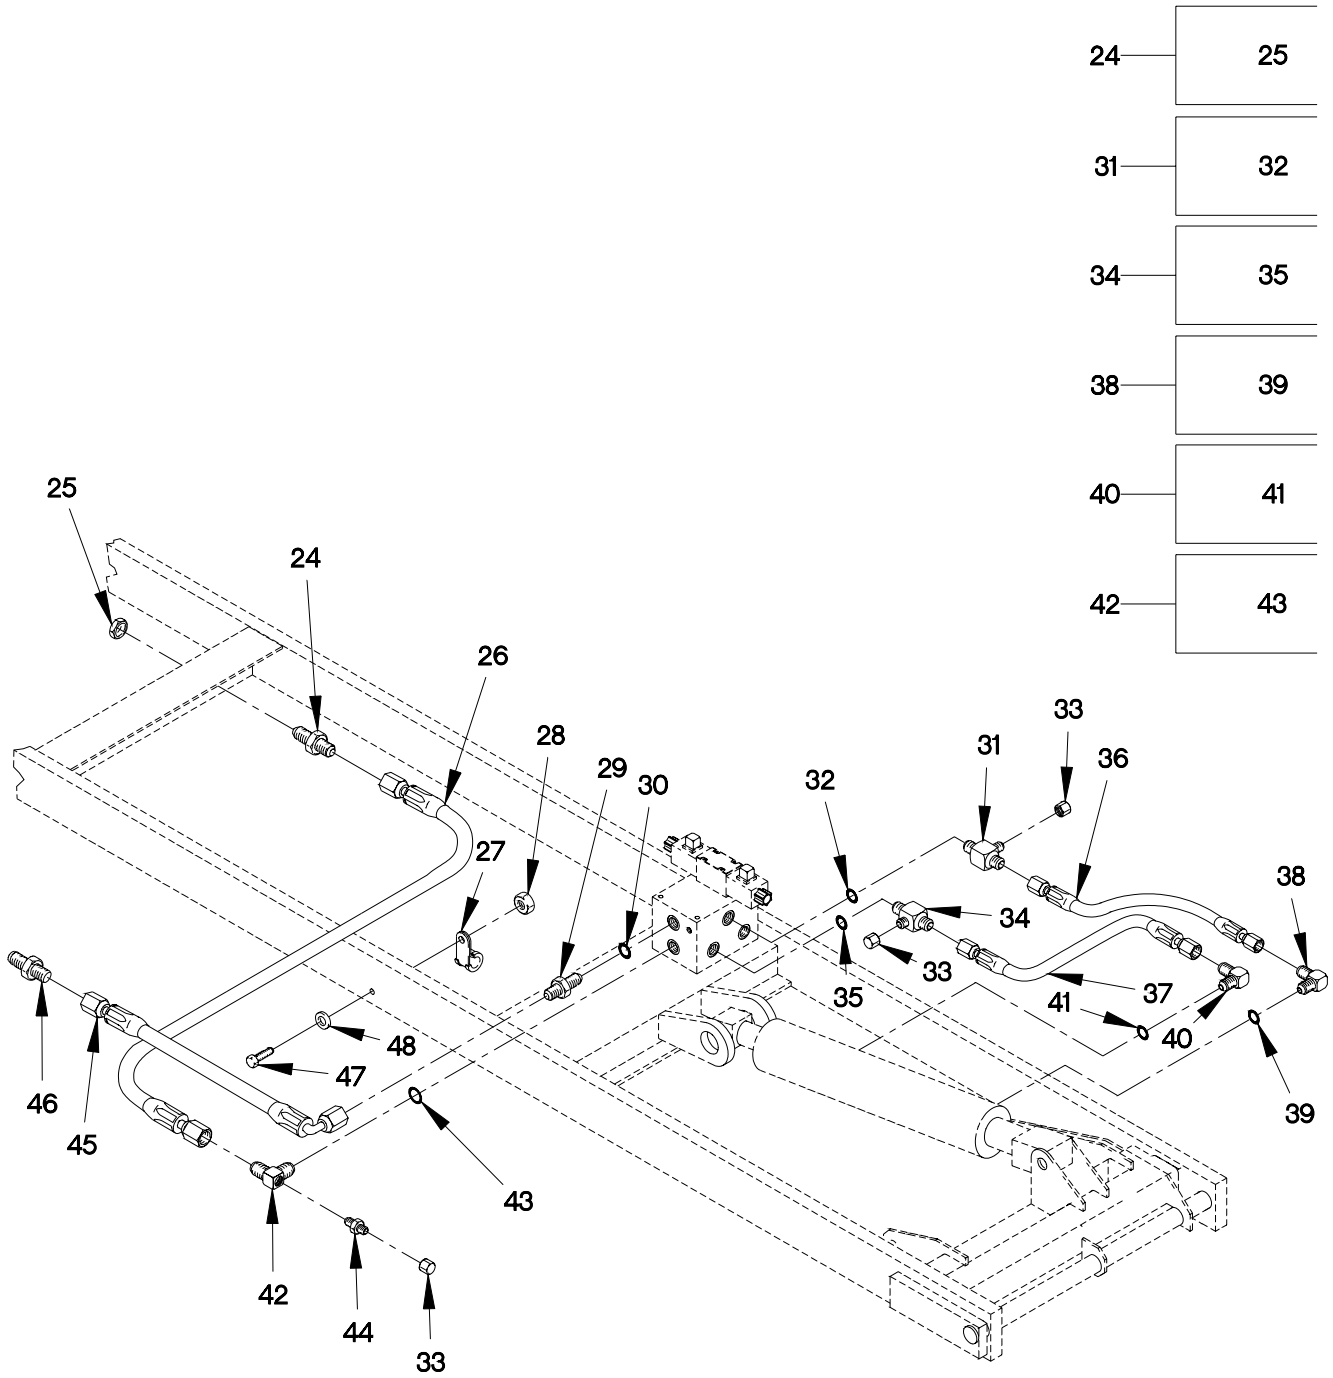

FIGURE 449. M1090 AND M1094 HYDRAULIC ROTARY PUMP, HOSES AND FITTINGS (SHEET 2 OF 3)

42	43
45	46
47	48
50	51