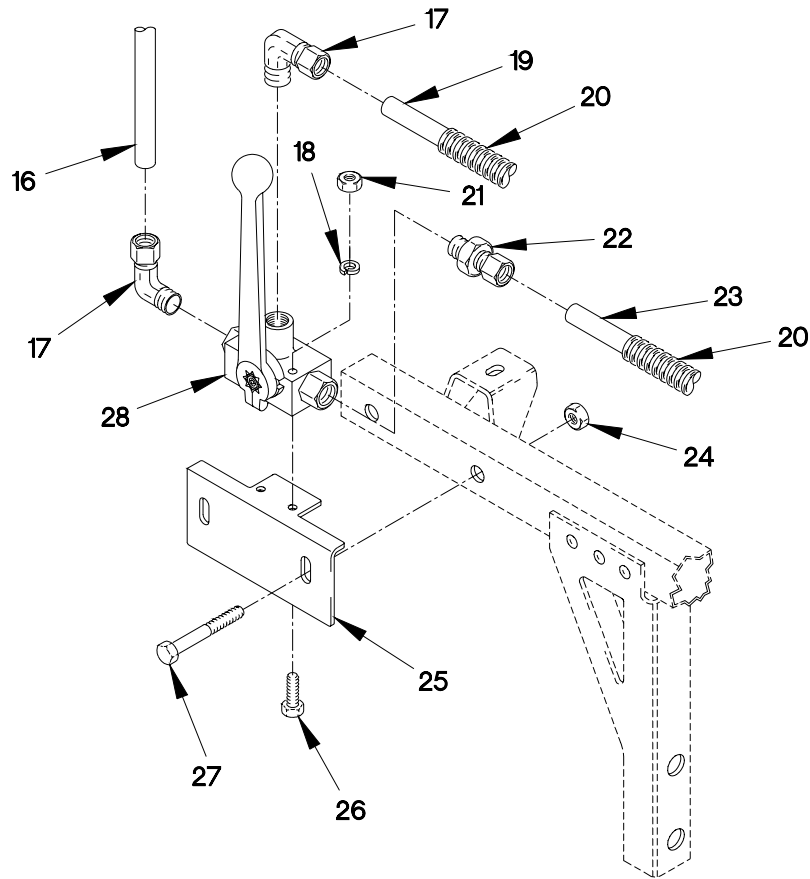

FIGURE 496. M1090 AND M1094 TAILGATE SOLENOID VALVE, MANUAL OVERRIDE VALVE
(SHEET 1 OF 2)

FIGURE 496. M1090 AND M1094 TAILGATE SOLENOID VALVE, MANUAL OVERRIDE VALVE
(SHEET 2 OF 2)

SECTION II

TM 9-2320-366-24P-2

(1) ITEM NO	(2) SMR CODE	(3) CAGEC	(4) PART NUMBER	(5) DESCRIPTION AND USABLE ON CODE (UOC)	(6) QTY
				GROUP 4316: ASSEMBLED HOSE, FITTING, FIG.496 M1090 AND M1094 TAILGATE SOLENOID VALVE,MANUAL OVERRIDE VALVE	
1	MOOZZ	0FW39	12420572-004X111	TUBING, NONMETALLIC MAKE FROM TUBING P/N NT-10004-BLK (79470) X 111 IN.....	1
2	PAOZZ	81343	4-4-100102BA	UOC:MAH,MAJ,MWH,MWJ, ADAPTER, STRAIGHT, P.....	3
3	PAOZZ	93781	04F48S2-993	UOC:MAH,MAJ,MWH,MWJ, VALVE, SOLENOID.....	1
4	PAOZZ	79470	1469X4X4	UOC:MAH,MAJ,MWH,MWJ, ELBOW, PIPE TO TUBE.....	1
5	MOOZZ	0FW39	12420572-004X60	UOC:MAH,MAJ,MWH,MWJ, TUBING, NONMETALLIC MAKE FROM P/N J844TYBSIZE 3/8 BLACK (81343) 60 IN.....	1
6	MOOZZ	0FW39	12420572-004X9	UOC:MAH,MAJ,MWH,MWJ, TUBING, NONMETALLIC MAKE FROM P/N J844TYBSIZE 3/8 BLACK (81343) 9 IN.....	1
7	PAOZZ	79470	1468X6X6	UOC:MAH,MAJ,MWH,MWJ, ADAPTER, STRAIGHT, PI.....	1
8	PAOZZ	93061	207ACBH-6	UOC:MAH,MAJ,MWH,MWJ, COUPLING, PIPE.....	1
9	PAOZZ	81343	4-6 100102BA	UOC:MAH,MAJ,MWH,MWJ, ADAPTER, STRAIGHT, PI.....	1
10	PAOZZ	19207	12416132	UOC:MAH,MAJ,MWH,MWJ, BOLT, HOOK.....	2
11	PAOZZ	96906	MS35338-138	UOC:MAH,MAJ,MWH,MWJ, WASHER, LOCK NO.10.....	11
12	PAOZZ	96906	MS35650-304	UOC:MAH,MWH, NUT, PLAIN, HEXAGON 3/16-32.....	8
13	PAOZZ	96906	MS35207-265	UOC:MAH,MAJ,MWH,MWJ, SCREW, MACHINE 10-32 X 1/2.....	9
14	PAOZZ	96906	MS21919WG10	UOC:MAH,MAJ,MWH,MWJ, CLAMP, LOOP.....	10
15	MOOZZ	0FW39	12420572-004X117	UOC:MAH,MAJ,MWH,MWJ, TUBING, NONMETALLIC MAKE FROM HOSE P/N NT-10004-BLK (0FW39) X 117 IN...	2
16	MOOZZ	0FW39	12420572-006X87	UOC:MAH,MAJ,MWH,MWJ, TUBING, NONMETALLIC MAKE FROM P/N J844TYBSIZE 3/8 BLACK (81343) 87 IN.....	1