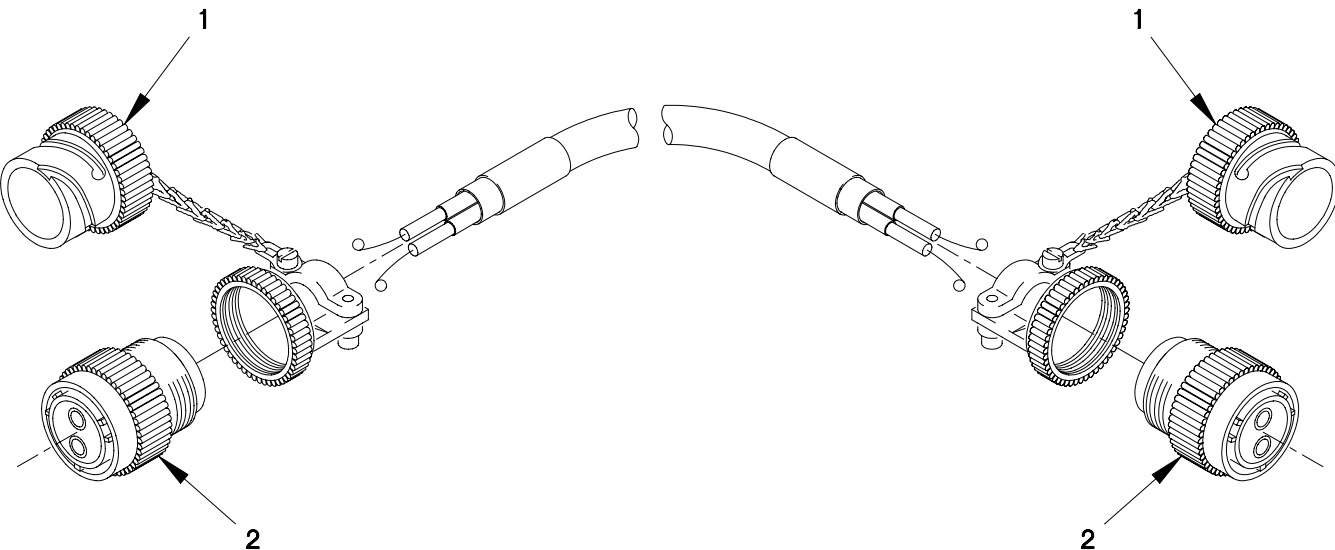

END OF FIGURE

FIGURE 474. LIGHT MATERIAL HANDLING CRANE CABLE EXTENSION

SECTION II

TM 9-2320-366-24P-2

(1) ITEM NO	(2) SMR CODE	(3) CAGEC NUMBER	(4) PART NUMBER	(5) DESCRIPTION AND USABLE ON CODE (UOC)	(6) QTY
-------------------	--------------------	------------------------	-----------------------	--	------------