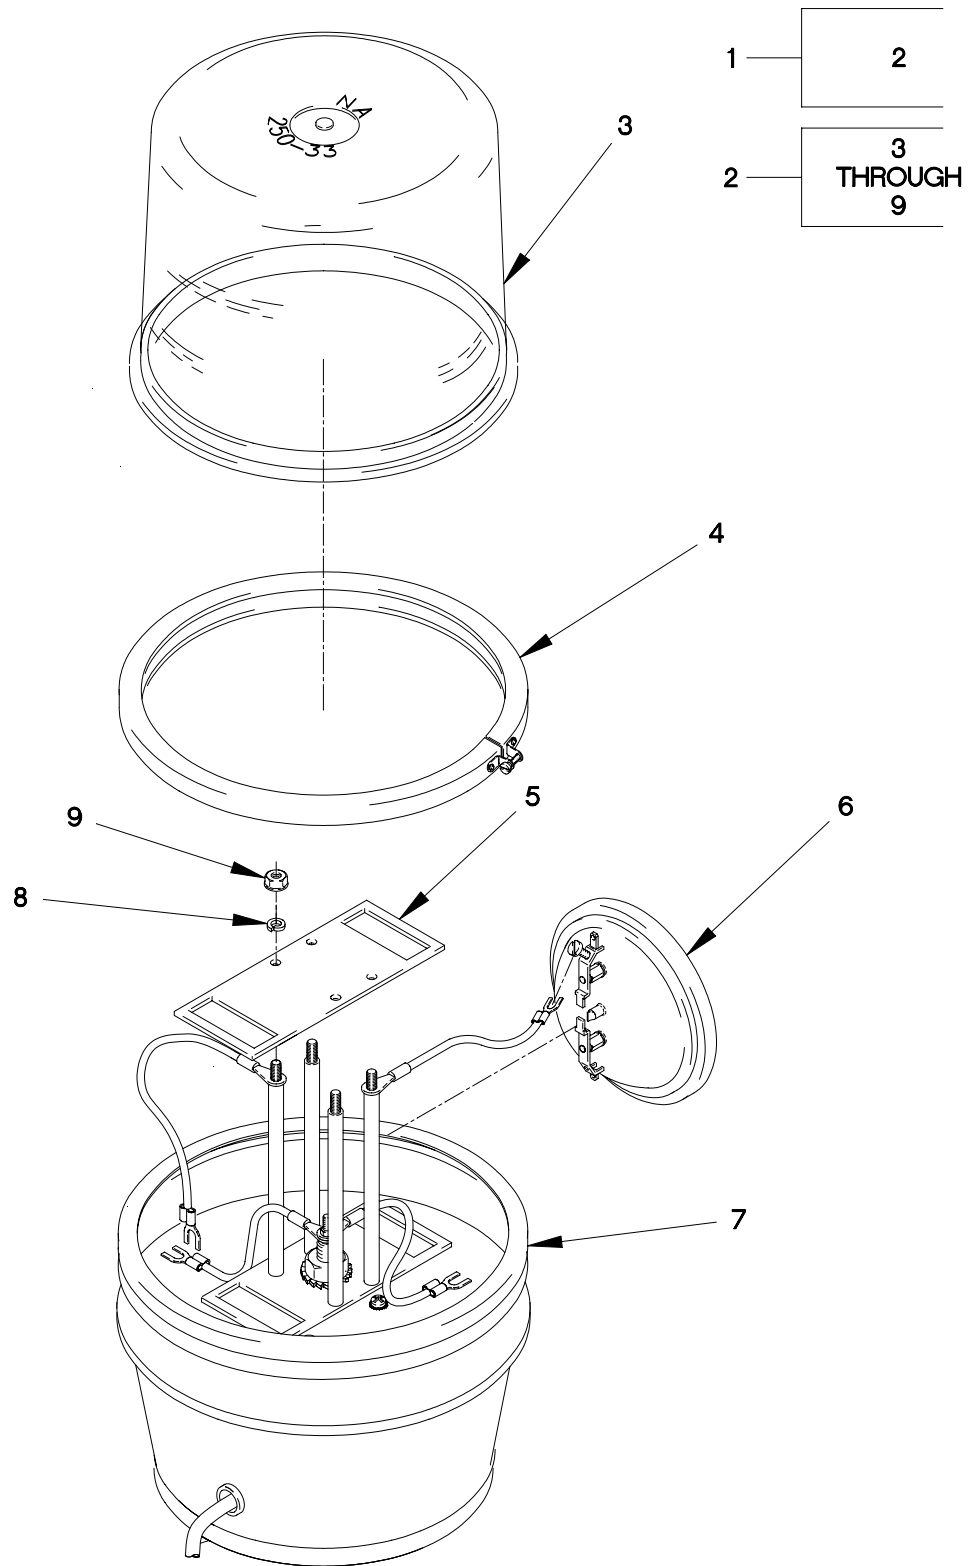

END OF FIGURE

FIGURE 457. AMBER WARNING LIGHT

SECTION II

TM 9-2320-366-24P-2

(1)	(2)	(3)	(4)	(5)	(6)
ITEM	SMR		PART	DESCRIPTION AND	
NO	CODE	CAGEC	NUMBER	USABLE ON CODE (UOC)	QTY

GROUP 3307: SPECIAL PURPOSE KITS
 FIG.457 AMBER WARNING LIGHT