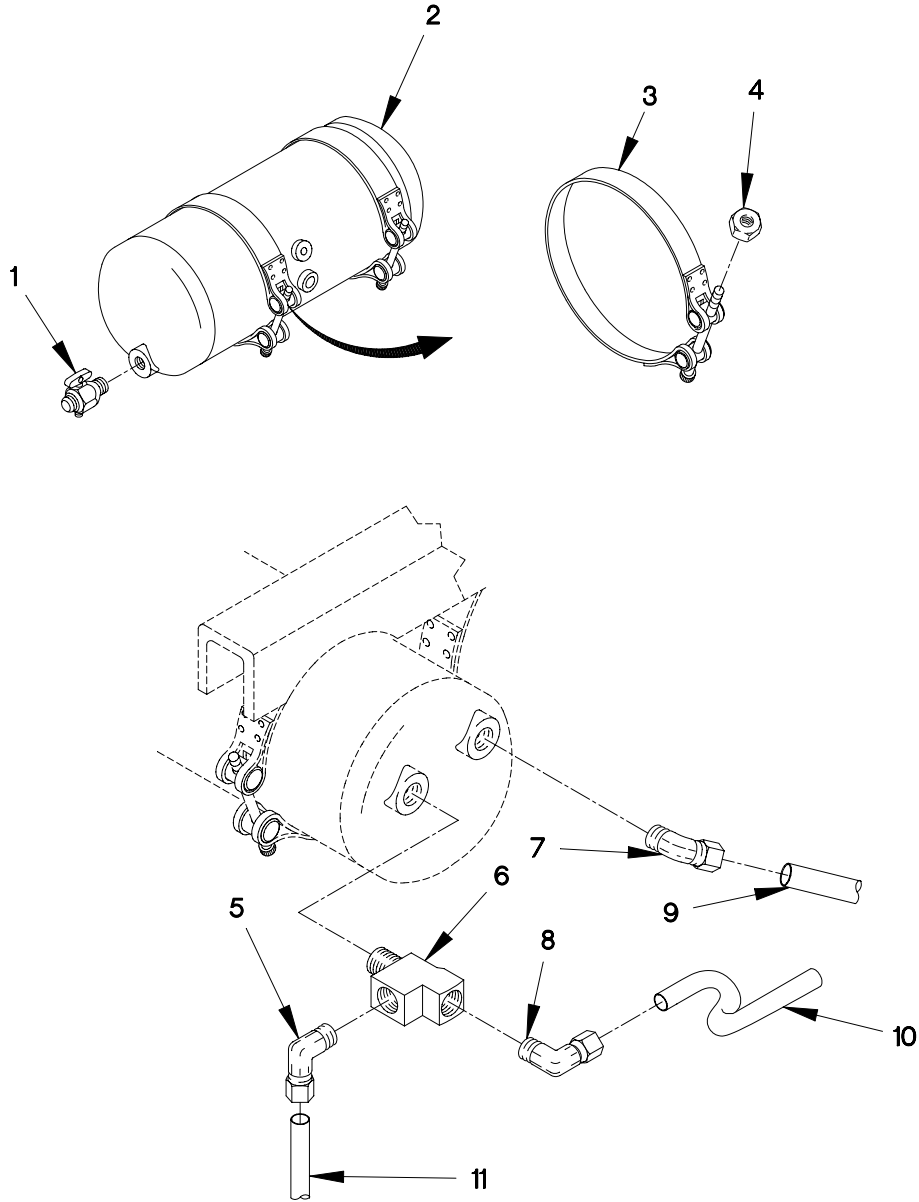

END OF FIGURE

FIGURE 499. WET AIR TANK, FITTINGS, HOSES AND CLAMPS

SECTION II

TM 9-2320-366-24P-2

(1) ITEM NO	(2) SMR CODE	(3) CAGEC	(4) PART NUMBER	(5) DESCRIPTION AND USABLE ON CODE (UOC)	(6) QTY
-------------------	--------------------	--------------	-----------------------	--	------------