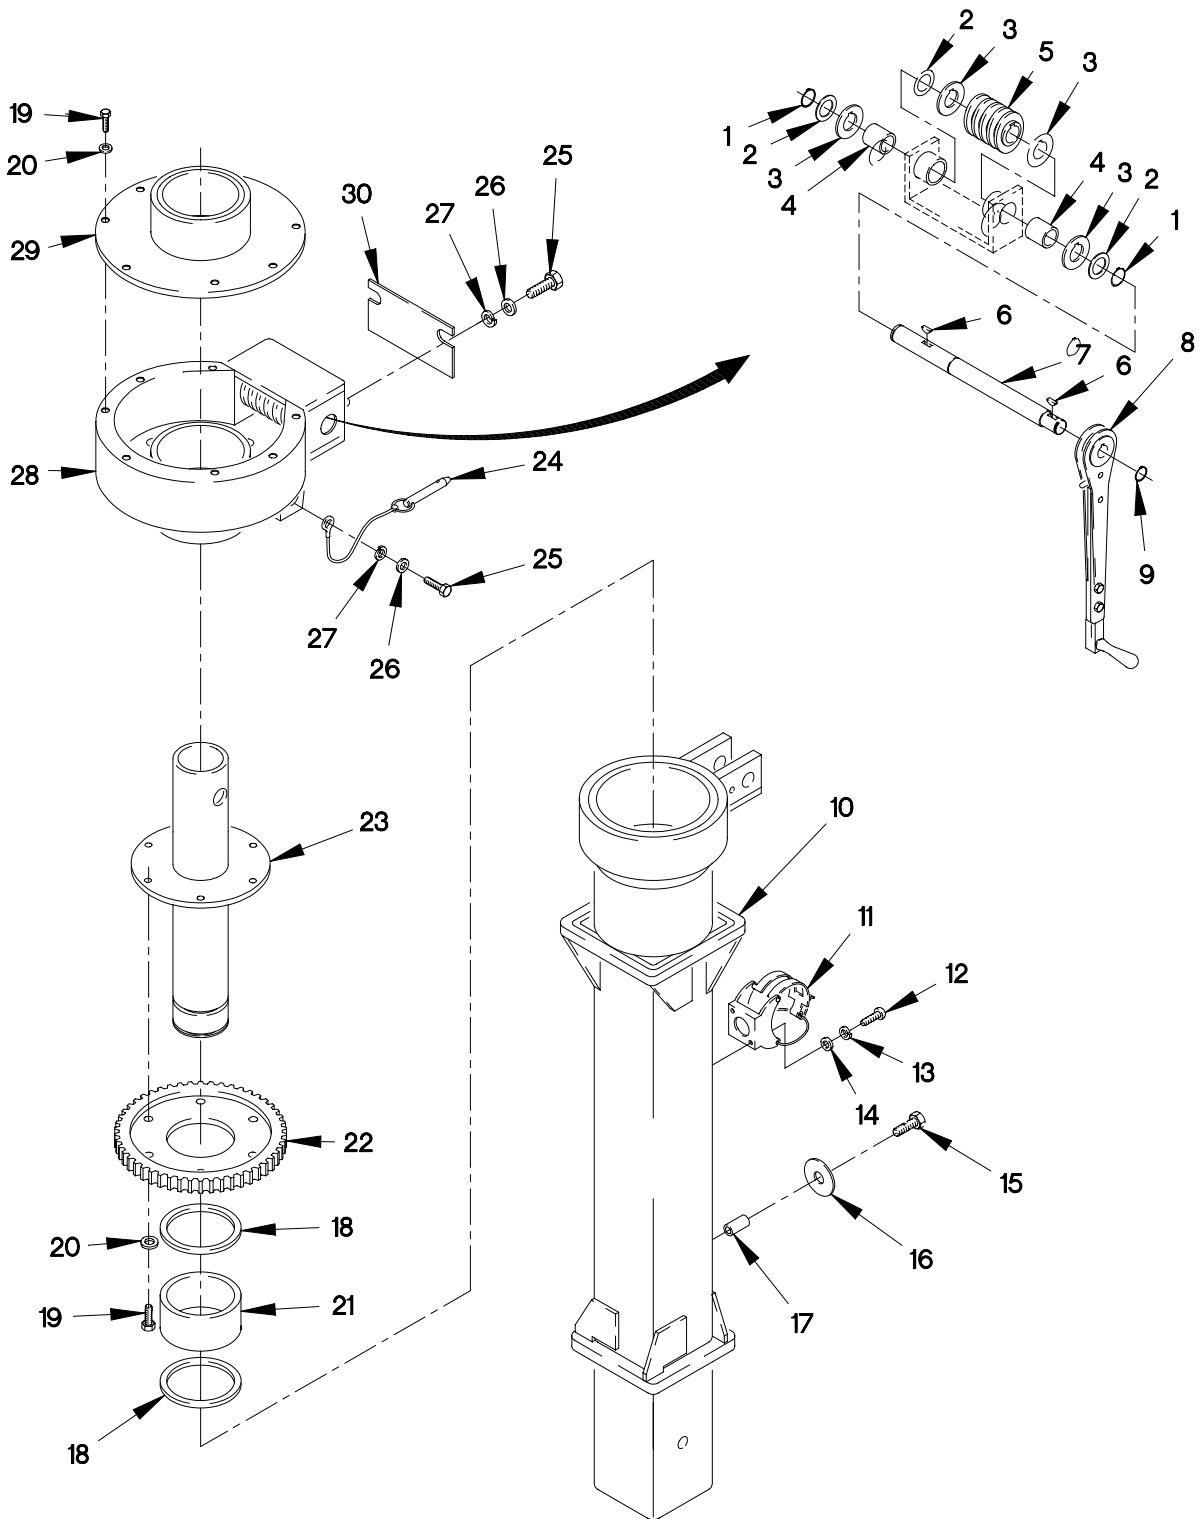

END OF FIGURE

FIGURE 471. LIGHT MATERIAL HANDLING CRANE MAST AND SWING ASSEMBLY

SECTION II

TM 9-2320-366-24P-2

(1) ITEM NO	(2) SMR CODE	(3) CAGEC	(4) PART NUMBER	(5) DESCRIPTION AND USABLE ON CODE (UOC)	(6) QTY
GROUP 3307: SPECIAL PURPOSE KITS FIG. 471 LIGHT MATERIAL HANDLING CRANE MAST AND SWING ASSEMBLY					
1	PAOZZ	96906	MS16624-1087	RING, RETAINING	2
				UOC: MAB, MAC, MAL, MWB, MWC, MWL,	
2	PAOZZ	12361	7-949-001151	WASHER, FLAT	3
				UOC: MAB, MAC, MAL, MWB, MWC, MWL,	
3	PAOZZ	12361	6-949-001166	BEARING, WASHER, THRU	4
				UOC: MAB, MAC, MAL, MWB, MWC, MWL,	
4	PAOZZ	70901	AP-1108-02	BEARING, SLEEVE	2
				UOC: MAB, MAC, MAL, MWB, MWC, MWL,	
5	PAOZZ	71041	H1086RH	GEAR, WORM	1
				UOC: MAB, MAC, MAL, MWB, MWC, MWL,	
6	PAOZZ	12361	6-570-060521	KEY, WOODRUFF	2
				UOC: MAB, MAC, MAL, MWB, MWC, MWL,	
7	PAOZZ	12361	4-195-1-00860	SHAFT, STRAIGHT	1
				UOC: MAB, MAC, MAL, MWB, MWC, MWL,	
8	PAOOO	12361	6-511-001260	HANDLE ASSY	1
				UOC: MAB, MAC, MAL, MWB, MWC, MWL,	
9	PAOZZ	12361	7-753-000238	RING, RETAINING	1
				UOC: MAB, MAC, MAL, MWB, MWC, MWL,	
10	PAOZZ	12361	2-195-1-00648	MAST	1
				UOC: MAB, MAC, MAL, MWB, MWC, MWL,	
11	PAOZZ	34495	11840	CLAMP, LOOP	1
				UOC: MAB, MAC, MAL, MWB, MWC, MWL,	
12	PAOZZ	96906	MS35206-265	SCREW, CAP, HEXAGON H #10-24 X 3/4	3
				UOC: MAB, MAC, MAL, MWB, MWC, MWL,	
13	PAOZZ	96906	MS35338-43	WASHER, LOCK NO. 10	3
				UOC: MAB, MAC, MAL, MWB, MWC, MWL,	
14	PAOZZ	96906	MS27183-8	WASHER, FLAT 7/32	3
				UOC: MAB, MAC, MAL, MWB, MWC, MWL,	
15	PAOZZ	96906	MS90725-113	SCREW, CAP, HEXAGON H 1/2-13 X 1 1/2	2
				UOC: MAB, MAC, MAL, MWB, MWC, MWL,	
16	PAOZZ	81860	9810145-02804	WASHER, FLAT 17/32	2
				UOC: MAB, MAC, MAL, MWB, MWC, MWL,	
17	PAOZZ	12361	6-200-040008	BUSHING, SLEEVE	2
				UOC: MAB, MAC, MAL, MWB, MWC, MWL,	
18	PAOZZ	51814	WST-300	RING, RETAINING	2
				UOC: MAB, MAC, MAL, MWB, MWC, MWL,	