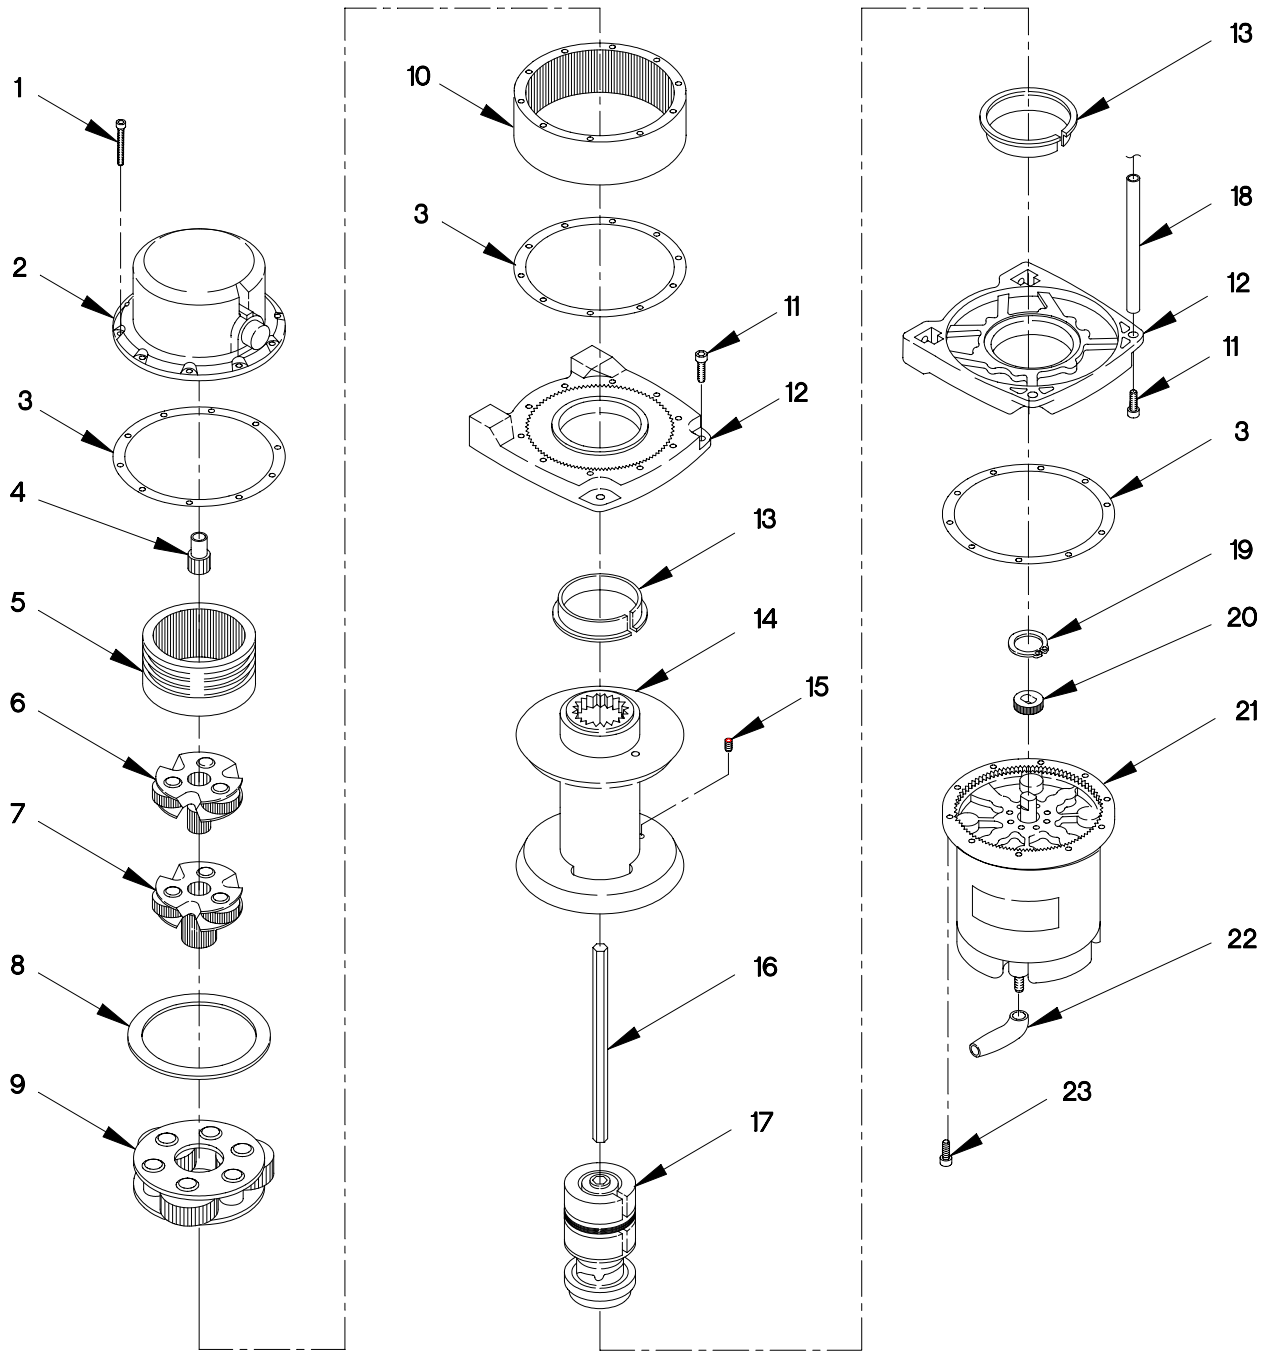

END OF FIGURE

FIGURE 470. LIGHT MATERIAL HANDLING CRANE HOIST ASSEMBLY

SECTION II

TM 9-2320-366-24P-2

(1) ITEM NO	(2) SMR CODE	(3) CAGEC	(4) PART NUMBER	(5) DESCRIPTION AND USABLE ON CODE (UOC)	(6) QTY
GROUP 3307: SPECIAL PURPOSE KITS					
FIG.470 LIGHT MATERIAL HANDLING CRANE					
HOIST ASSEMBLY					
1	PAFZZ	27647	13850	SCREW, CAP, SOCKET H.....	10
				UOC: MAB, MAC, MAL, MWB, MWC, MWL,	
2	XAFZZ	27647	27863	HOUSING.....	1
				UOC: MAB, MAC, MAL, MWB, MWC, MWL,	
3	PAFZZ	27647	13848	GASKET.....	2
				UOC: MAB, MAC, MAL, MWB, MWC, MWL,	
4	PAFZZ	27647	13874	GEAR, SPUR.....	1
				UOC: MAB, MAC, MAL, MWB, MWC, MWL,	
5	PAFZZ	27647	13839	GEAR, INTERNAL.....	1
				UOC: MAB, MAC, MAL, MWB, MWC, MWL,	
6	PAFZZ	27647	14401	CARRIER ASSEMBLY, WI.....	1
				UOC: MAB, MAC, MAL, MWB, MWC, MWL,	
7	PAFZZ	27647	14402	CARRIER, GEAR ASSEMB.....	1
				UOC: MAB, MAC, MAL, MWB, MWC, MWL,	
8	PAFZZ	27647	13826	BEARING, WASHER, THRU.....	1
				UOC: MAB, MAC, MAL, MWB, MWC, MWL,	
9	PAFZZ	27647	25523	CARRIER, GEAR ASSEMB.....	1
				UOC: MAB, MAC, MAL, MWB, MWC, MWL,	
10	PAFZZ	27647	29468	GEAR, SPUR.....	1
				UOC: MAB, MAC, MAL, MWB, MWC, MWL,	
11	PAFZZ	27647	7146	SCREW, CAP, HEXAGON H.....	4
				UOC: MAB, MAC, MAL, MWB, MWC, MWL,	
12	PAFZZ	27647	29471	SUPPORT, WINCH.....	2
				UOC: MAB, MAC, MAL, MWB, MWC, MWL,	
13	PAFZZ	27647	13831	BUSHING, SLEEVE.....	2
				UOC: MAB, MAC, MAL, MWB, MWC, MWL,	
14	PAFZZ	27647	25745	DRUM, HOIST.....	1
				UOC: MAB, MAC, MAL, MWB, MWC, MWL,	
15	PAFZZ	27647	23195	SETSCREW.....	2
				UOC: MAB, MAC, MAL, MWB, MWC, MWL,	
16	PAFZZ	27647	13830	SHAFT, STRAIGHT.....	1
				UOC: MAB, MAC, MAL, MWB, MWC, MWL,	
17	PAFZZ	27647	13799	BRAKE BAND AND LINI.....	1
				UOC: MAB, MAC, MAL, MWB, MWC, MWL,	
18	PAFZZ	27647	28620	TIE ROD, TENSIONING,.....	2
				UOC: MAB, MAC, MAL, MWB, MWC, MWL,	