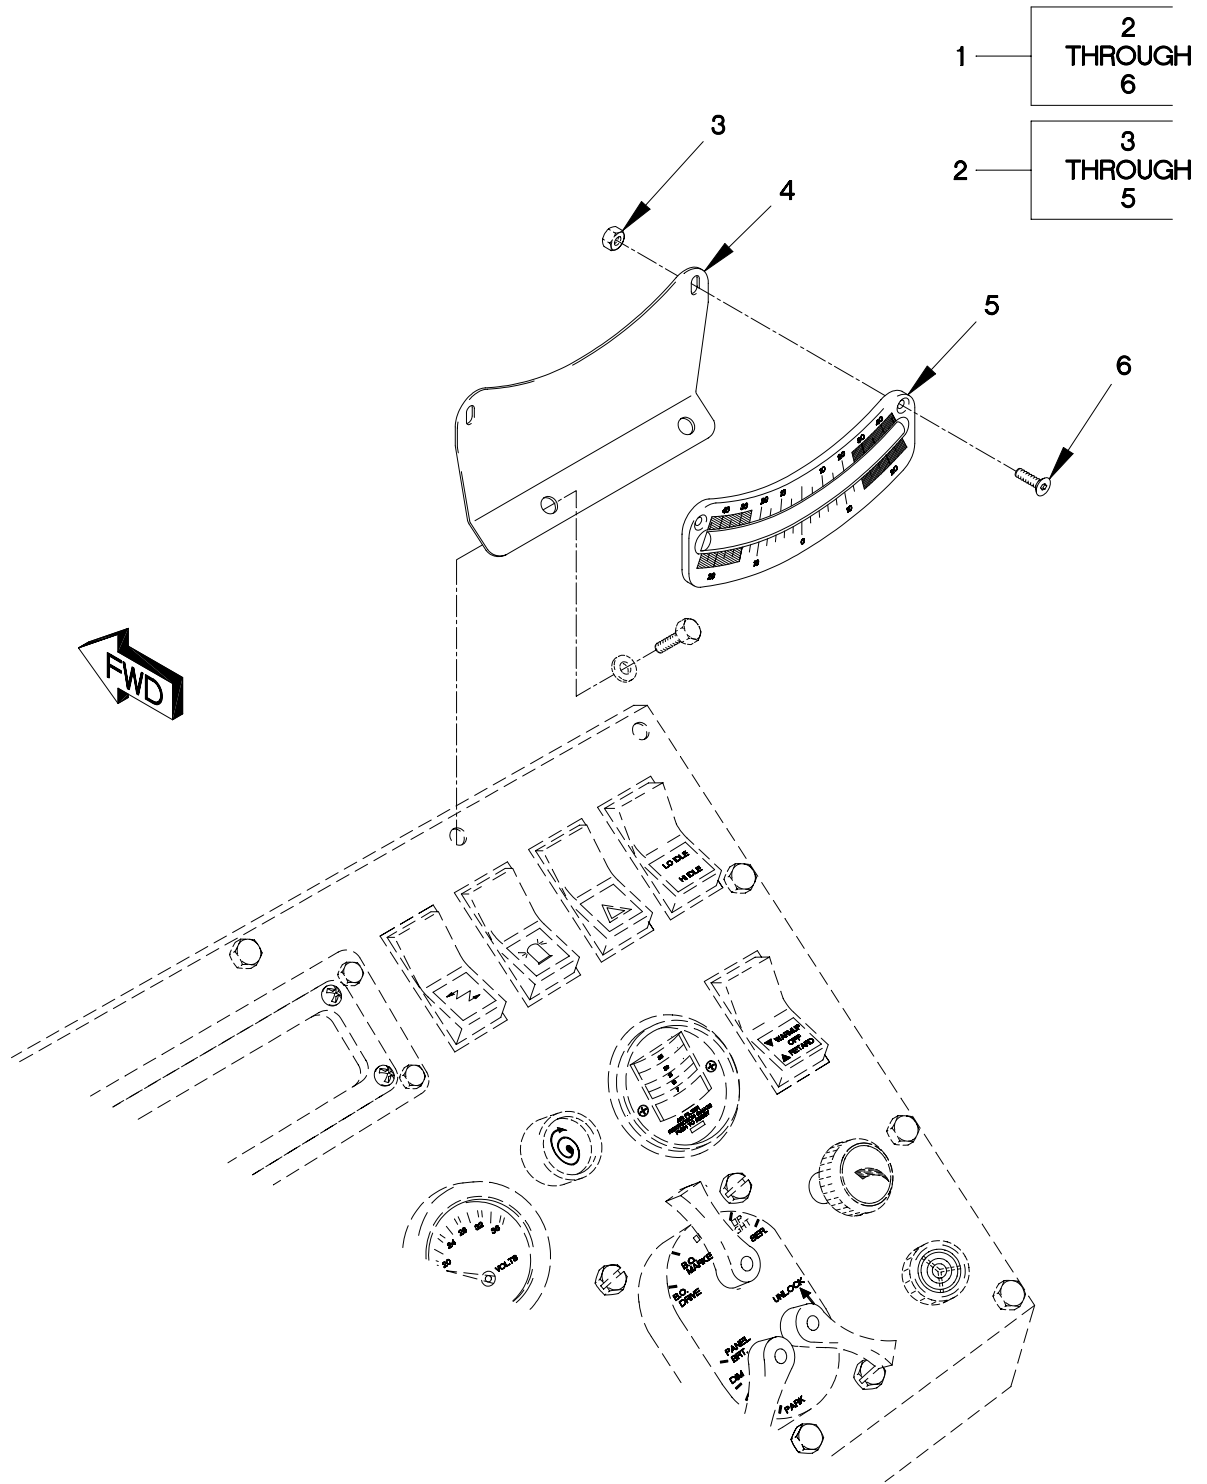

FIGURE 476. INCLINOMETER KIT