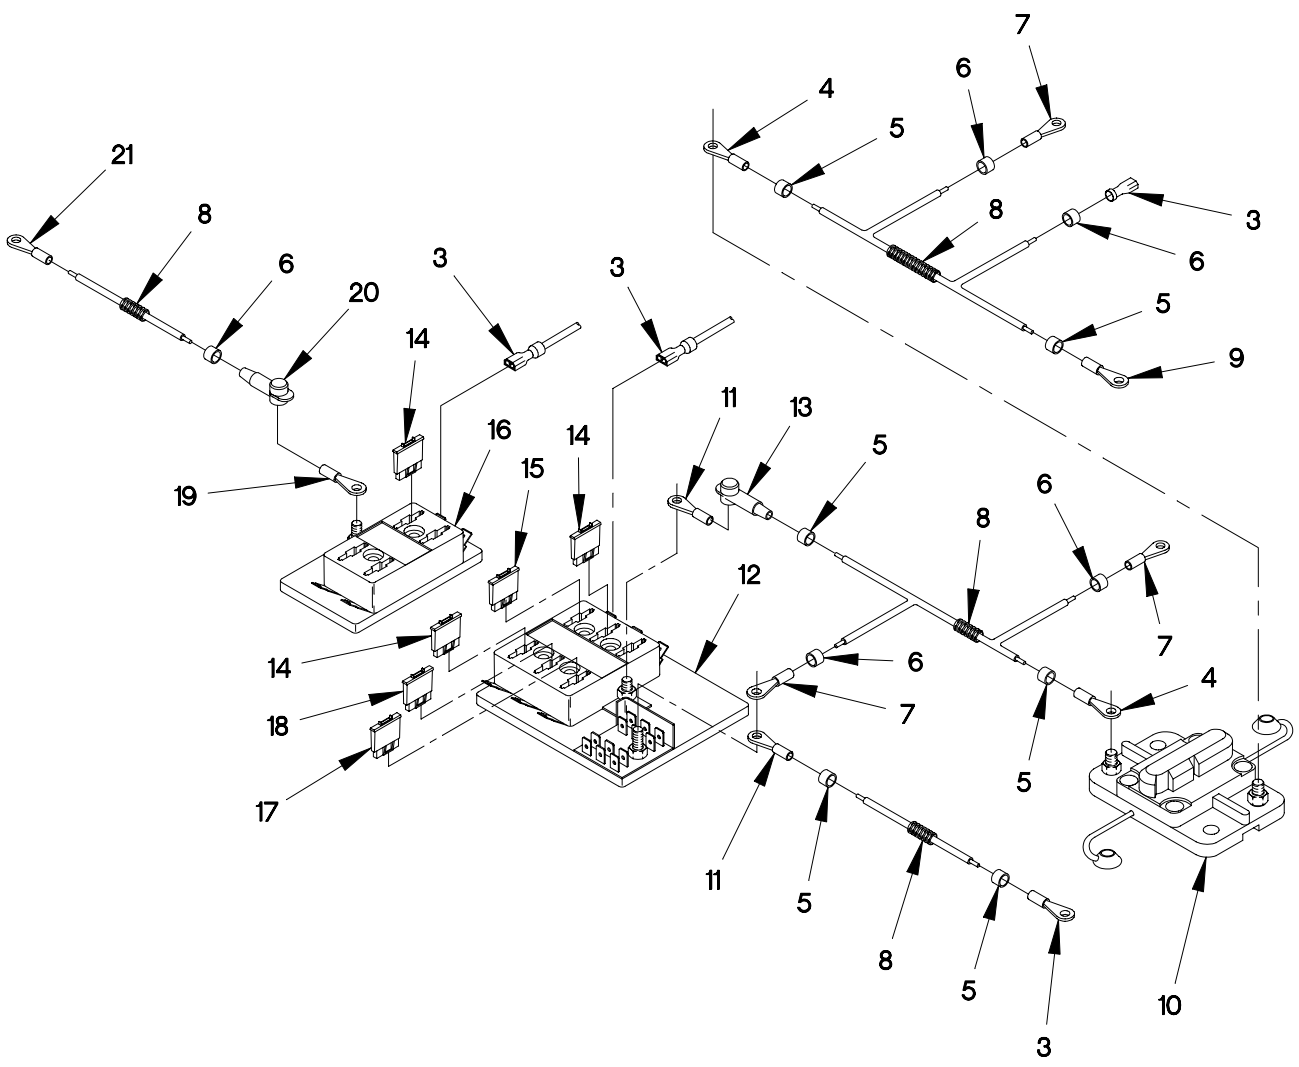

1	2 THROUGH 30
2	3 THROUGH 21

FIGURE 478. DIGITIZATION ELECTRICAL KIT (SHEET 1 OF 2)

FIGURE 478. DIGITIZATION ELECTRICAL KIT (SHEET 2 OF 2)

SECTION II

TM 9-2320-366-24P-2

(1) ITEM NO	(2) SMR CODE	(3) CAGEC	(4) PART NUMBER	(5) DESCRIPTION AND USABLE ON CODE (UOC)	(6) QTY
GROUP 3307: SPECIAL PURPOSE KITS FIG.478 DIGITIZATION ELECTRICAL KIT					
1	PDOZZ	0FW39	57K2013	DIGITIZATION ELECTR.....	1
2	PAOOO	0FW39	12422679	.DIGITIZATION POWER.....	1
3	PAOZZ	0FW39	12420344	..LUG,TERMMINAL ELE	11
4	PAOZZ	96906	MS25036-116	..TERMINAL LUG (TL21,TL23,TL24)....	3
5	PAOZZ	81349	M43436/1-2	..BAND,MARKER.....	6
6	PAOZZ	81349	M43436/1-1	..BAND,MARKER.....	5
7	PAOZZ	81343	MS25036-103	..TERMINAL LUG (TL17,TL19,TL25)....	3
8	MOOZZ	0FW39	12420924-002X103 0	..TUBING,NONMETALLIC MAKE FROM TUBING P/N 12420924-002 (0FW39) X 10300MM.....	V
9	PAOZZ	96906	MS25036-117	..TERMINAL LUG (TL20).....	1
10	PAOZZ	0FW39	12422680	..CIRCUIT BREAKER MAN (CB11).....	1
11	PAOZZ	81343	MS25036-115	..TERMINAL LUG (TL16,TL18).....	2
12	PAOZZ	0FW39	12422681	..PANEL,DISTRIBUTION (PD1).....	1
13	PAOZZ	0FW39	12422733-001	..BOOT,TERMINAL (TL16).....	1
14	PAOZZ	71400	223-7.5-400	..CIRCUIT BREAKER MAN (CB6,CB7,CB1).....	3
15	PAOZZ	71400	223-10-400	..CIRCUIT BREAKER MAN (CB5).....	1
16	PAOZZ	0FW39	12422682	..PANEL,DISTRIBUTION (PD2).....	1
17	PAOZZ	71400	223-20-400	..CIRCUIT BREAKER MAN (CB10).....	1
18	PAOZZ	71400	223-15-400	..CIRCUIT BREAKER MAN (CB8).....	1
19	PAOZZ	81343	MS25036-108	..TERMINAL LUG (TL15).....	1
20	PAOZZ	0FW39	12422733-002	..BOOT,TERMINAL (TL15).....	1
21	PAOZZ	81343	AS25036-109	..TERMINAL LUG (TL22).....	1
22	PAOZZ	19207	12414315-003	.NUT,HEX FLANGE M5.....	1
23	PAOZZ	0FW39	12414560-012	.WASHER,LOCK.....	1
24	PAOZZ	19207	12414310-048	.SCREW,TAPPING.....	2
25	PAOZZ	0FW39	12422748	.DECAL.....	1
26	PAOZZ	0FW39	12422706	.COVER,ELECTRICAL,DI.....	1
27	PAOZZ	0FW39	12422752-011	.SCREW,WING.....	2
28	PAOZZ	15526	DIN 934 ST M6	.NUT,PLAIN,HEXAGON M6.....	6
29	PAOZZ	19207	12414560-014	.WASHER,SPRING TENS.....	6
30	PAOZZ	0FW39	12414575-075	.SCREW,MACHINE M4 X 0.7 X 35.....	6
31	PAOZZ	19207	12414310-046	.SCREW,TAPPING M4.8 X 19.....	2