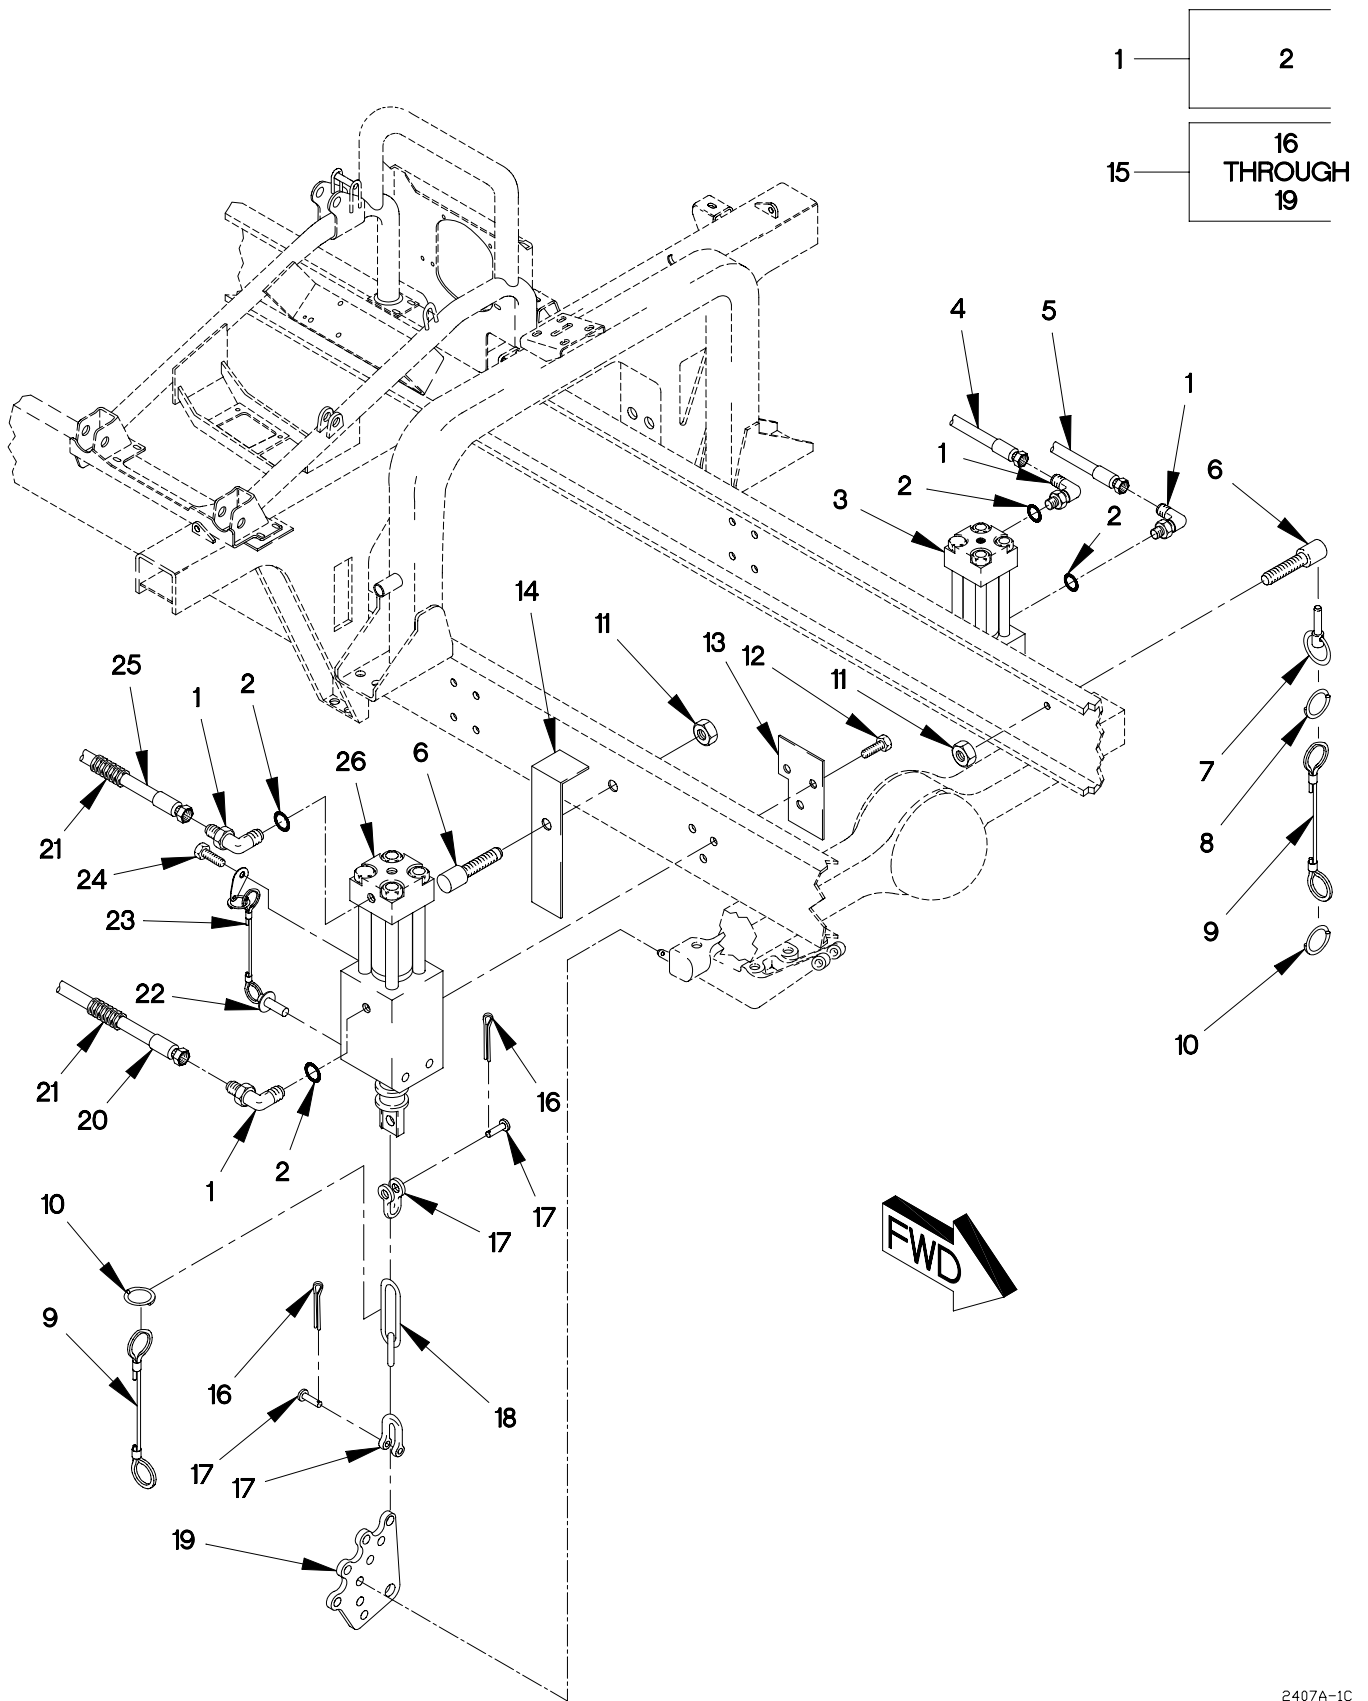

END OF FIGURE

FIGURE 452. SUSPENSION CYLINDER, HOSES AND FITTINGS

SECTION II

TM 9-2320-366-24P-2

(1) ITEM NO	(2) SMR CODE	(3) CAGEC	(4) PART NUMBER	(5) DESCRIPTION AND USABLE ON CODE (UOC)	(6) QTY
GROUP 2407: HYDRAULIC CYLINDERS FIG.452 SUSPENSION CYLINDER,HOSES AND FITTINGS					
1	PAOZZ	96906	MS51527A4Z	ELBOW,TUBE TO BOSS.....	4
2	PAOZZ	96906	MS28778-4	.O-RING.....	1
3	PAFZZ	19207	12420793	CYLINDER ASSEMBLY,A DRIVER SIDE....	1
4	PAOZZ	19207	12420745-002	HOSE ASSEMBLY,NONME.....	1
5	PAOZZ	19207	12420745-001	HOSE ASSEMBLY,NONME.....	1
6	PAOZZ	19207	12417929	SCREW,MACHINE (ROADSIDE) M12 X 1.5 X 43.....	1
6	PAOZZ	19207	12417929-001	SCREW,MACHINE (CURBSIDE) M12 X 1.5 X 24.....	1
7	PAOZZ	0FW39	12417930	PIN,QUICK RELEASE.....	2
8	PAOZZ	84256	19-4CD	RING,RETAINING.....	2
9	PAOZZ	84256	50996-8W	WIRE ROPE ASSEMBLY.....	2
10	PAOZZ	84256	19-9CD	RING,RETAINING.....	2
11	PAOZZ	19207	12414308-021	NUT,SELF-LOCKING,EX M12 X 1.5.....	2
12	PAOZZ	80204	B18231B16030N	SCREW,CAP,HEXAGON H M16 X 2 X 30...	6
13	PAOZZ	19207	12421158	SPACER,PLATE.....	2
14	PAOZZ	19207	12420750	BRACKET,ANGLE.....	1
15	PAOZZ	19207	12421180	CHAIN ASSEMBLY,SING ADJUSTABLE.....	2
16	PAOZZ	96906	MS24665-385	.PIN,COTTER.....	2
17	PAOZZ	75535	1018892	.SHACKLE.....	2
18	PAOZZ	19207	12421195	.CHAIN,WELDED.....	1
19	PAOZZ	19207	12421196	.PLATE,MOUNTING.....	1
20	PAOZZ	19207	12420745-003	HOSE ASSEMBLY,NONME.....	1
21	MOOZZ	0FW39	12420924-005X	TUBING,NONMETALLIC MAKE FROM TUBING P/N 12420924-005 (0FW39) CUT TO LENGTH.....	V
22	PAOZZ	80205	MS17984C735	PIN,QUICK RELEASE.....	4
23	PAOZZ	0FW39	12420196-004	LANYARD ASSEMBLY.....	4
24	PAOZZ	19207	12414419-089	SCREW,CAP,HEXAGON H M8 X 1.25 X 10.	2
25	PAOZZ	19207	12420745-004	HOSE ASSEMBLY,NONME.....	1
26	PAOZZ	19207	12420793	CYLINDER ASSEMBLY,A PASSENGER SIDE.	1