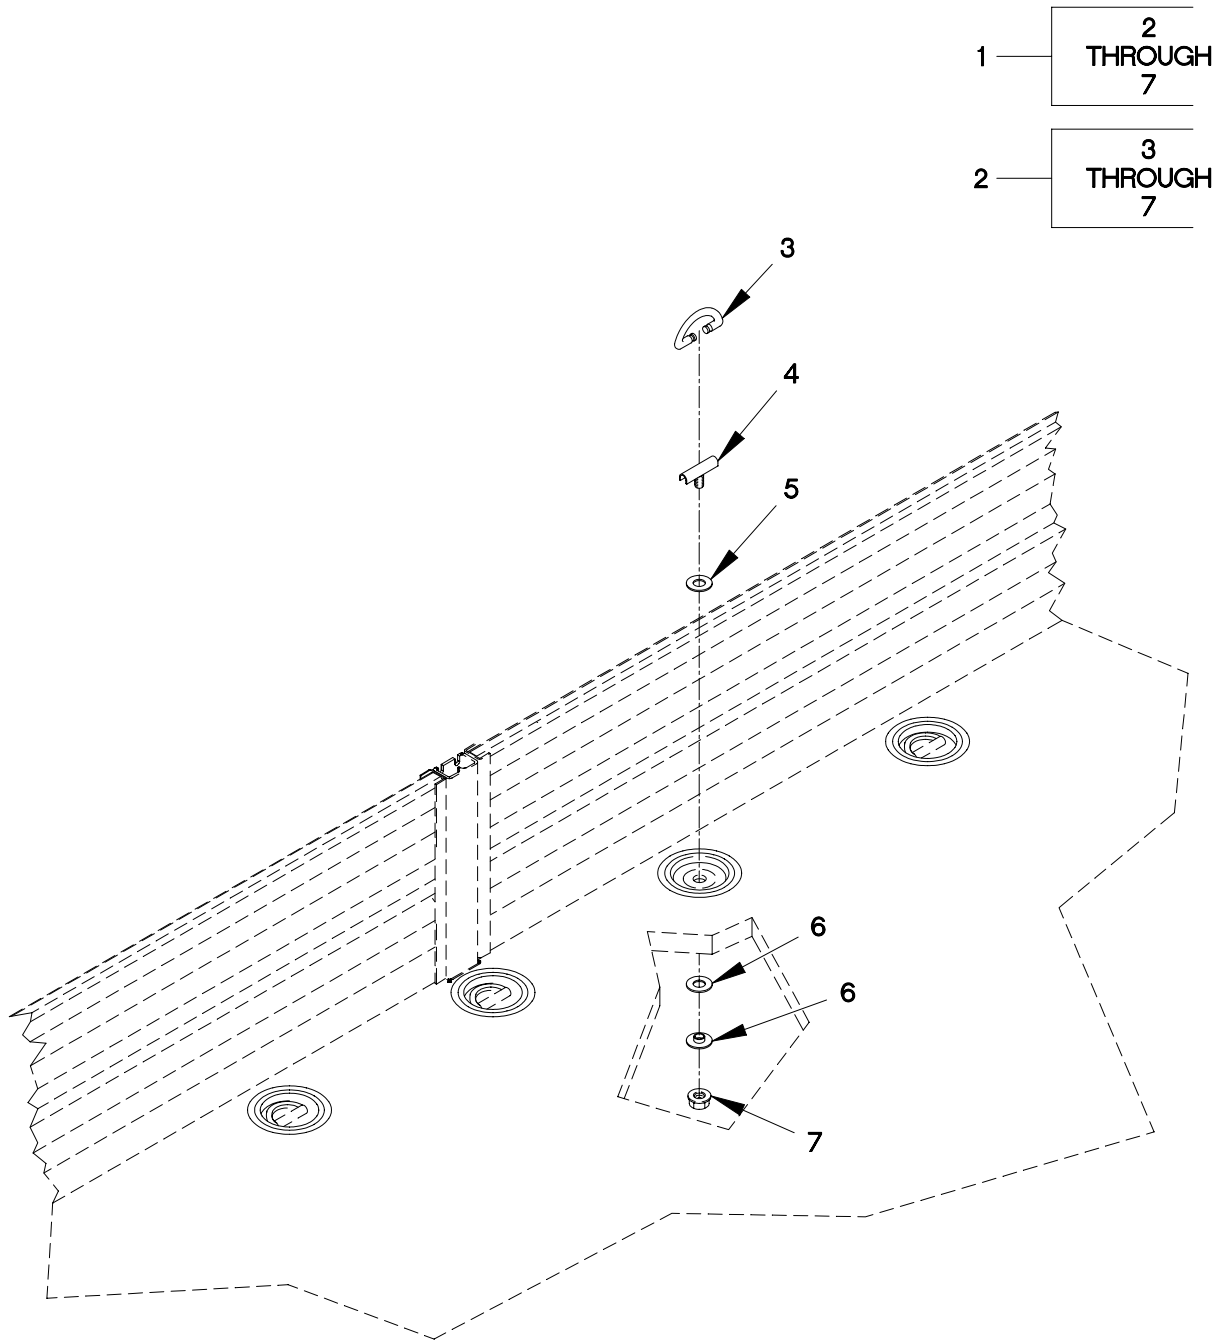

FIGURE 491. TIEDOWN RING REPLACEMENT KIT

SECTION II

TM 9-2320-366-24P-2

(1) ITEM NO	(2) SMR CODE	(3) CAGEC CAGEC	(4) PART NUMBER	(5) DESCRIPTION AND USABLE ON CODE (UOC)	(6) QTY
GROUP 3307: SPECIAL PURPOSE KITS					
FIG.491 TIEDOWN RING REPLACEMENT KIT					
1	PAOOO	0FW39	57K2017	KIT,CARGO RING REPL.....	1
2	XAOOO	0FW39	12422786	UOC:MAB,MAC,MAE,MAL,MAM,MWB,MWC,MWL, .TIEDOWN RING ASSEMB.....	1
3	PAOZZ	94658	PH3765-1-2	UOC:MAB,MAC,MAE,MAL,MAM,MWB,MWC,MWL, ..D-RING.....	1
4	PAOZZ	94658	PH3764-1-2	UOC:MAB,MAC,MAE,MAL,MAM,MWB,MWC,MWL, ..RETAINER,D-RING.....	1
5	PAOZZ	94658	PWS200-32N-062	UOC:MAB,MAC,MAE,MAL,MAM,MWB,MWC,MWL, ..WASHER,TEFLON.....	1
6	PAOZZ	94658	PH3777-1-2	UOC:MAB,MAC,MAE,MAL,MAM,MWB,MWC,MWL, ..SPACER USE WITH CAST CUP.....	1
6	PAOZZ	94658	PWS02-24L-109	UOC:MAB,MAC,MAE,MAL,MAM,MWB,MWC,MWL, ..WASHER,FLAT USE WITH STAMPED CUP.	1
7	PAOZZ	94658	PNT115-34-14N	UOC:MAB,MAC,MAE,MAL,MAM,MWB,MWC,MWL, ..NUT,FLANGED,HEX HEA.....	1
END OF FIGURE