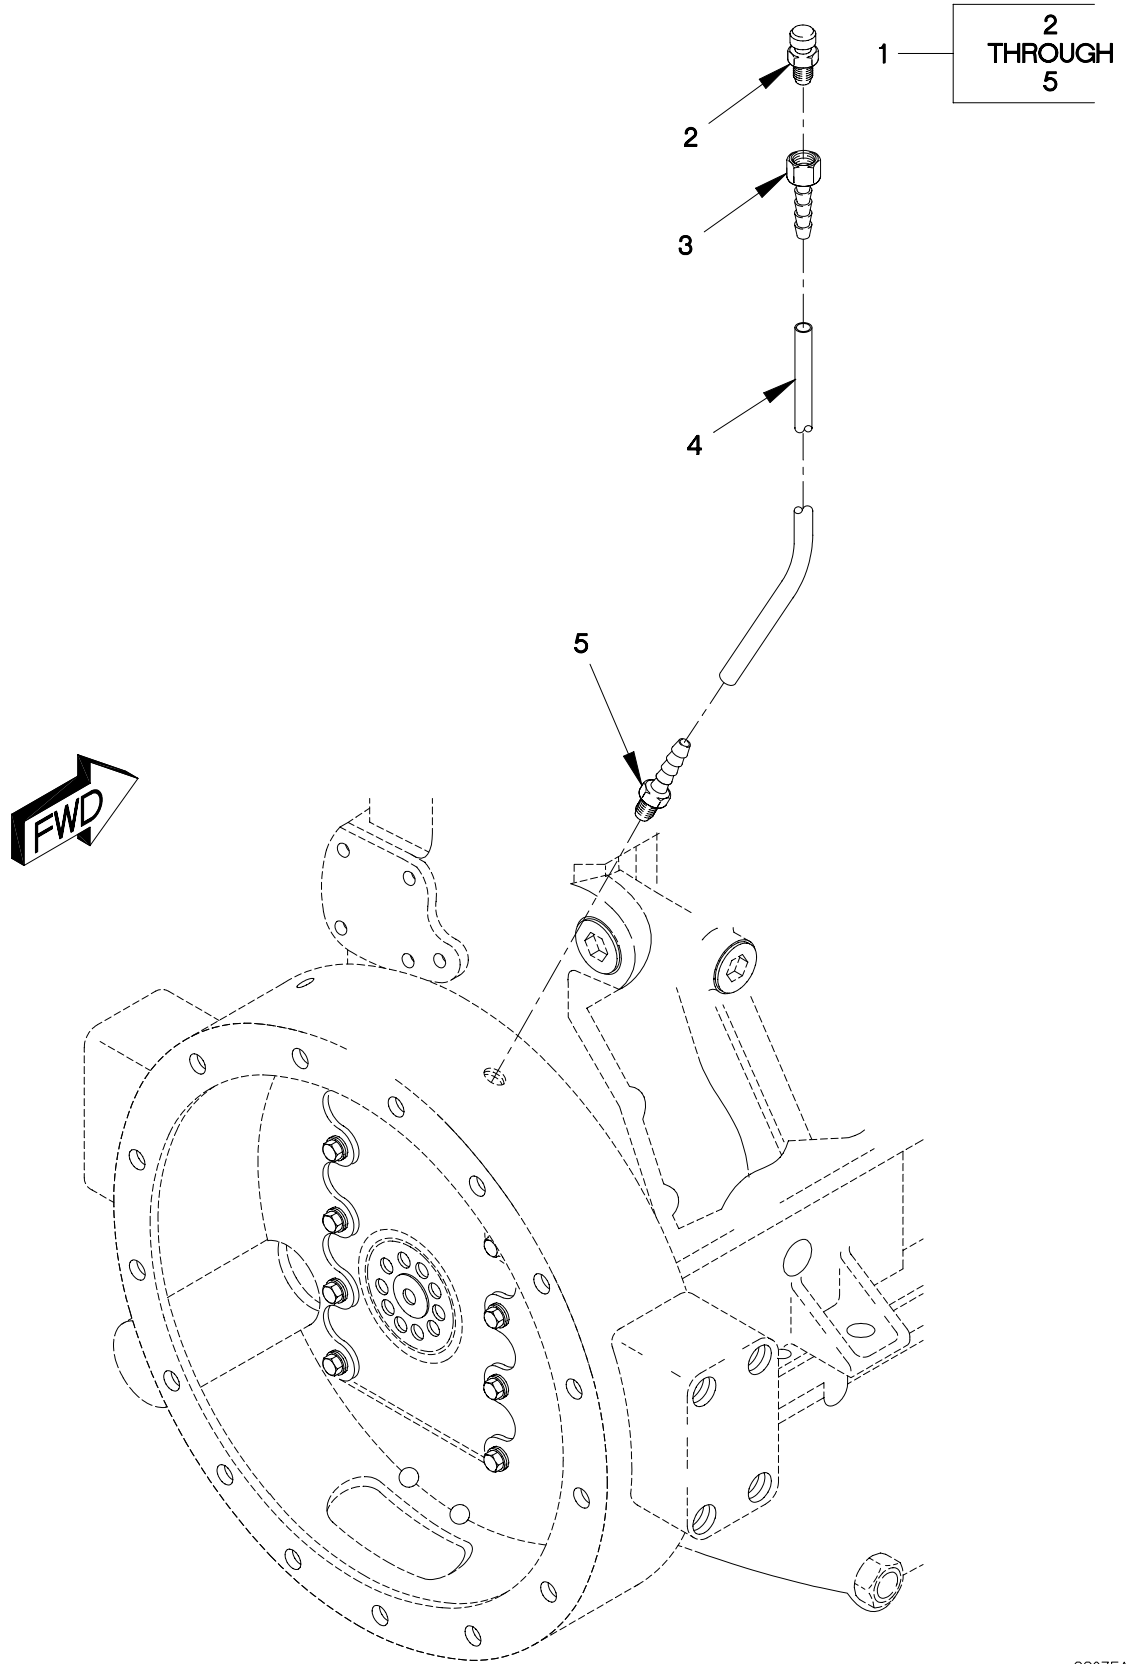

FIGURE 458. FLYWHEEL HOUSING VENT KIT