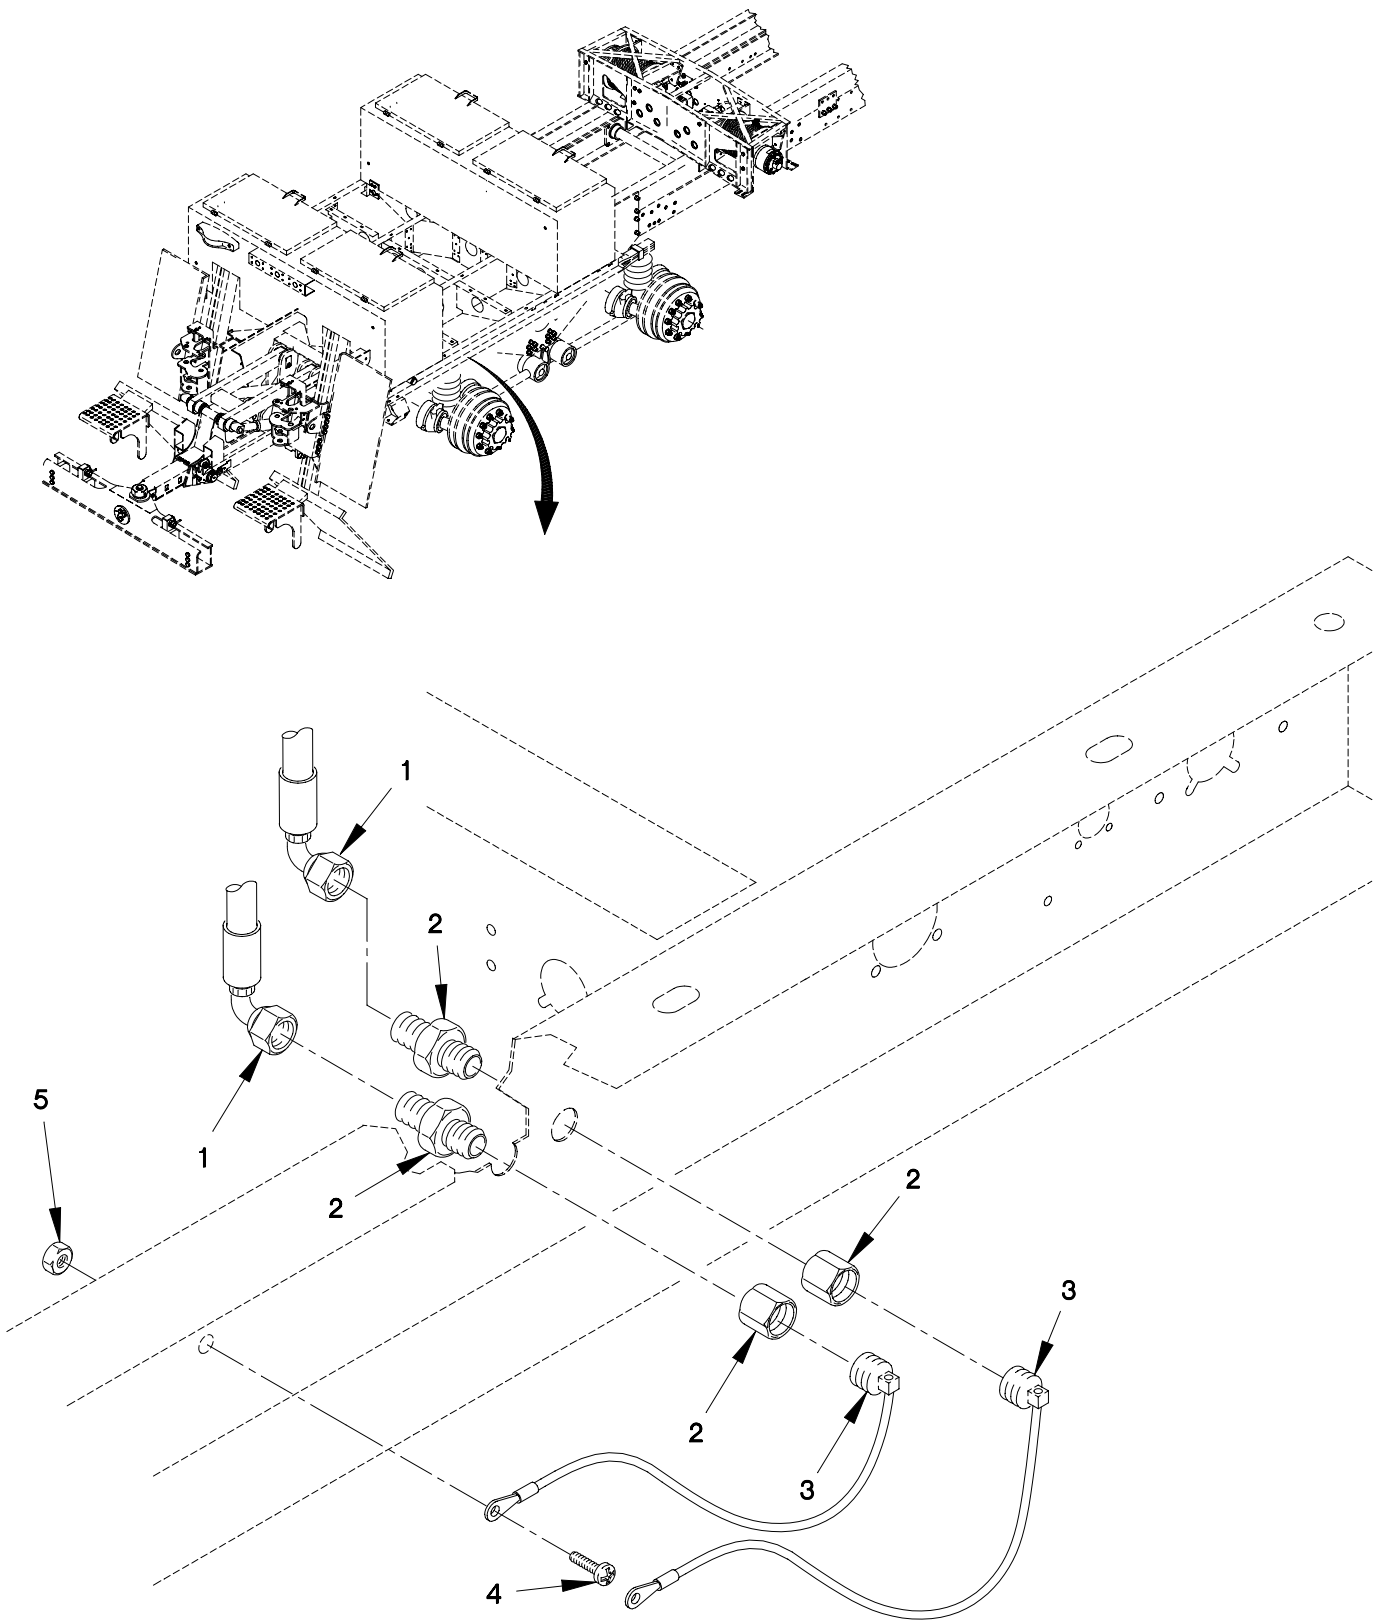

END OF FIGURE

FIGURE 451. M1089 EXTERNAL HYDRAULIC POWER PORTS

SECTION II

TM 9-2320-366-24P-2

(1) ITEM NO	(2) SMR CODE	(3) CAGEC	(4) PART NUMBER	(5) DESCRIPTION AND USABLE ON CODE (UOC)	(6) QTY
-------------------	--------------------	--------------	-----------------------	--	------------