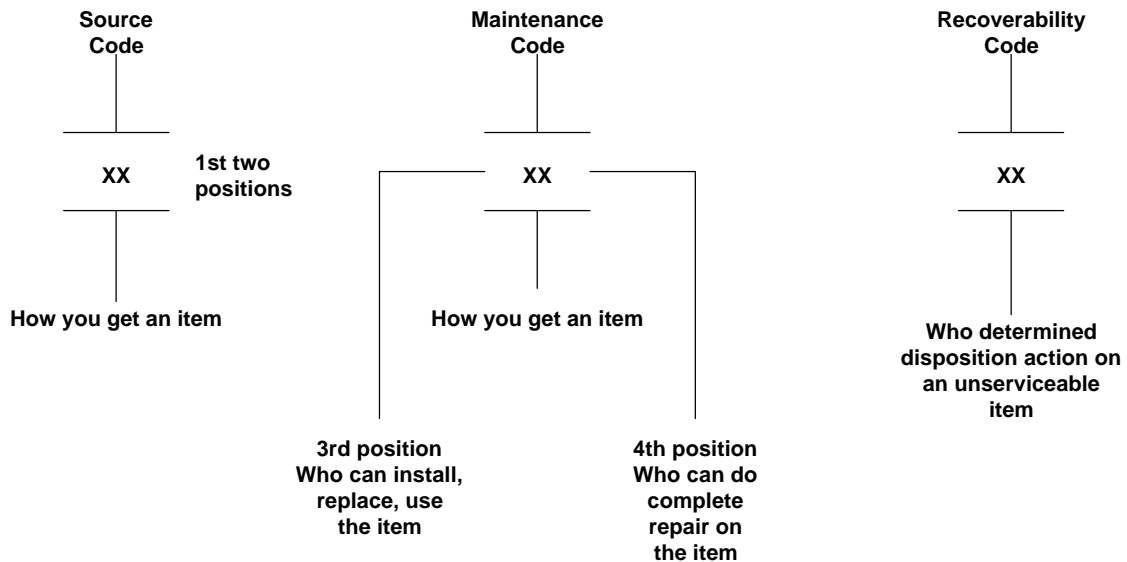

3. Explanation of Columns (Sections II and III).

- a. ITEM NO. (Column (1)). Indicates the number used to identify items called out in the illustration.
- b. SMR CODE (Column (2)). The Source, Maintenance, and Recoverability (SMR) code is a 5-position code containing supply/requisitioning information, maintenance category authorization criteria, and disposition instruction, as shown in the following breakout:

*Complete Repair: Maintenance capacity, capability, and authority to perform all corrective maintenance tasks of the "Repair" function in a use/user environment in order to restore serviceability to a failed item.

(1)Source Code. The source code tells you how to get an item needed for maintenance, repair, or overhaul of an end item/equipment. Explanation of source codes follows:

Code	Explanation
PA	Stocked items; use the applicable NSN to request/requisition items with these source codes. They are authorized to the category indicated by the code entered in the 3rd position of the SMR code.
PB	
PC	
PD	
PE	
PF	
PG	

**NOTE: Items coded PC are subject to deterioration.