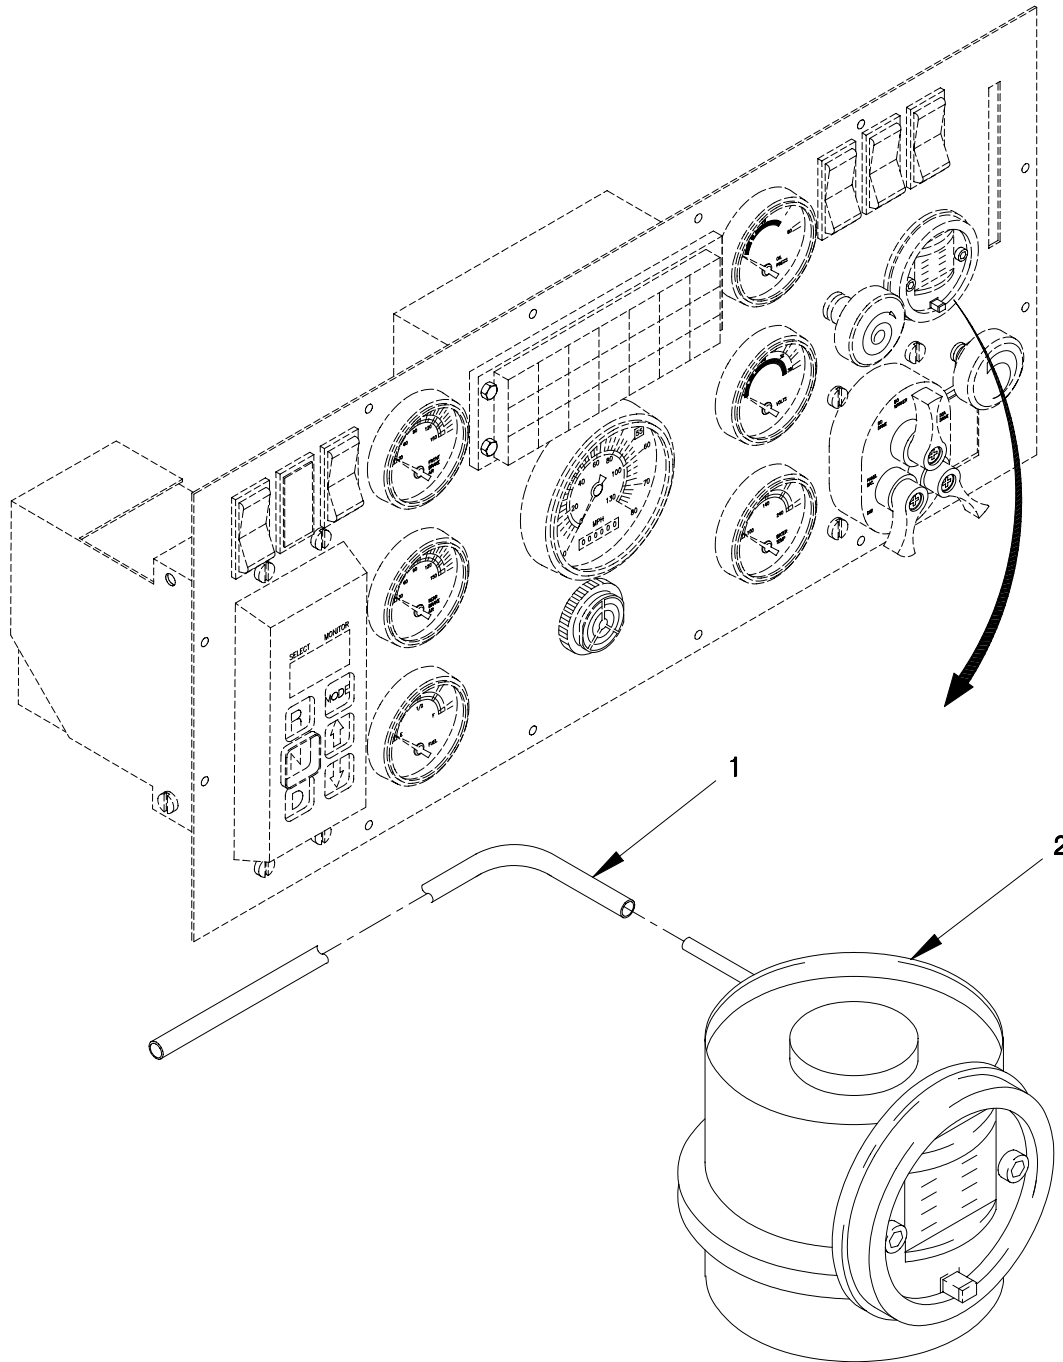

END OF FIGURE

FIGURE 500. AIR FILTER WARNING INDICATOR

SECTION II

TM 9-2320-366-24P-2

(1)	(2)	(3)	(4)	(5)	(6)
ITEM	SMR		PART	DESCRIPTION AND	
NO	CODE	CAGEC	NUMBER	USABLE ON CODE (UOC)	QTY

GROUP 4702: GAGES, MOUNTING, LINES AND
FITTINGS