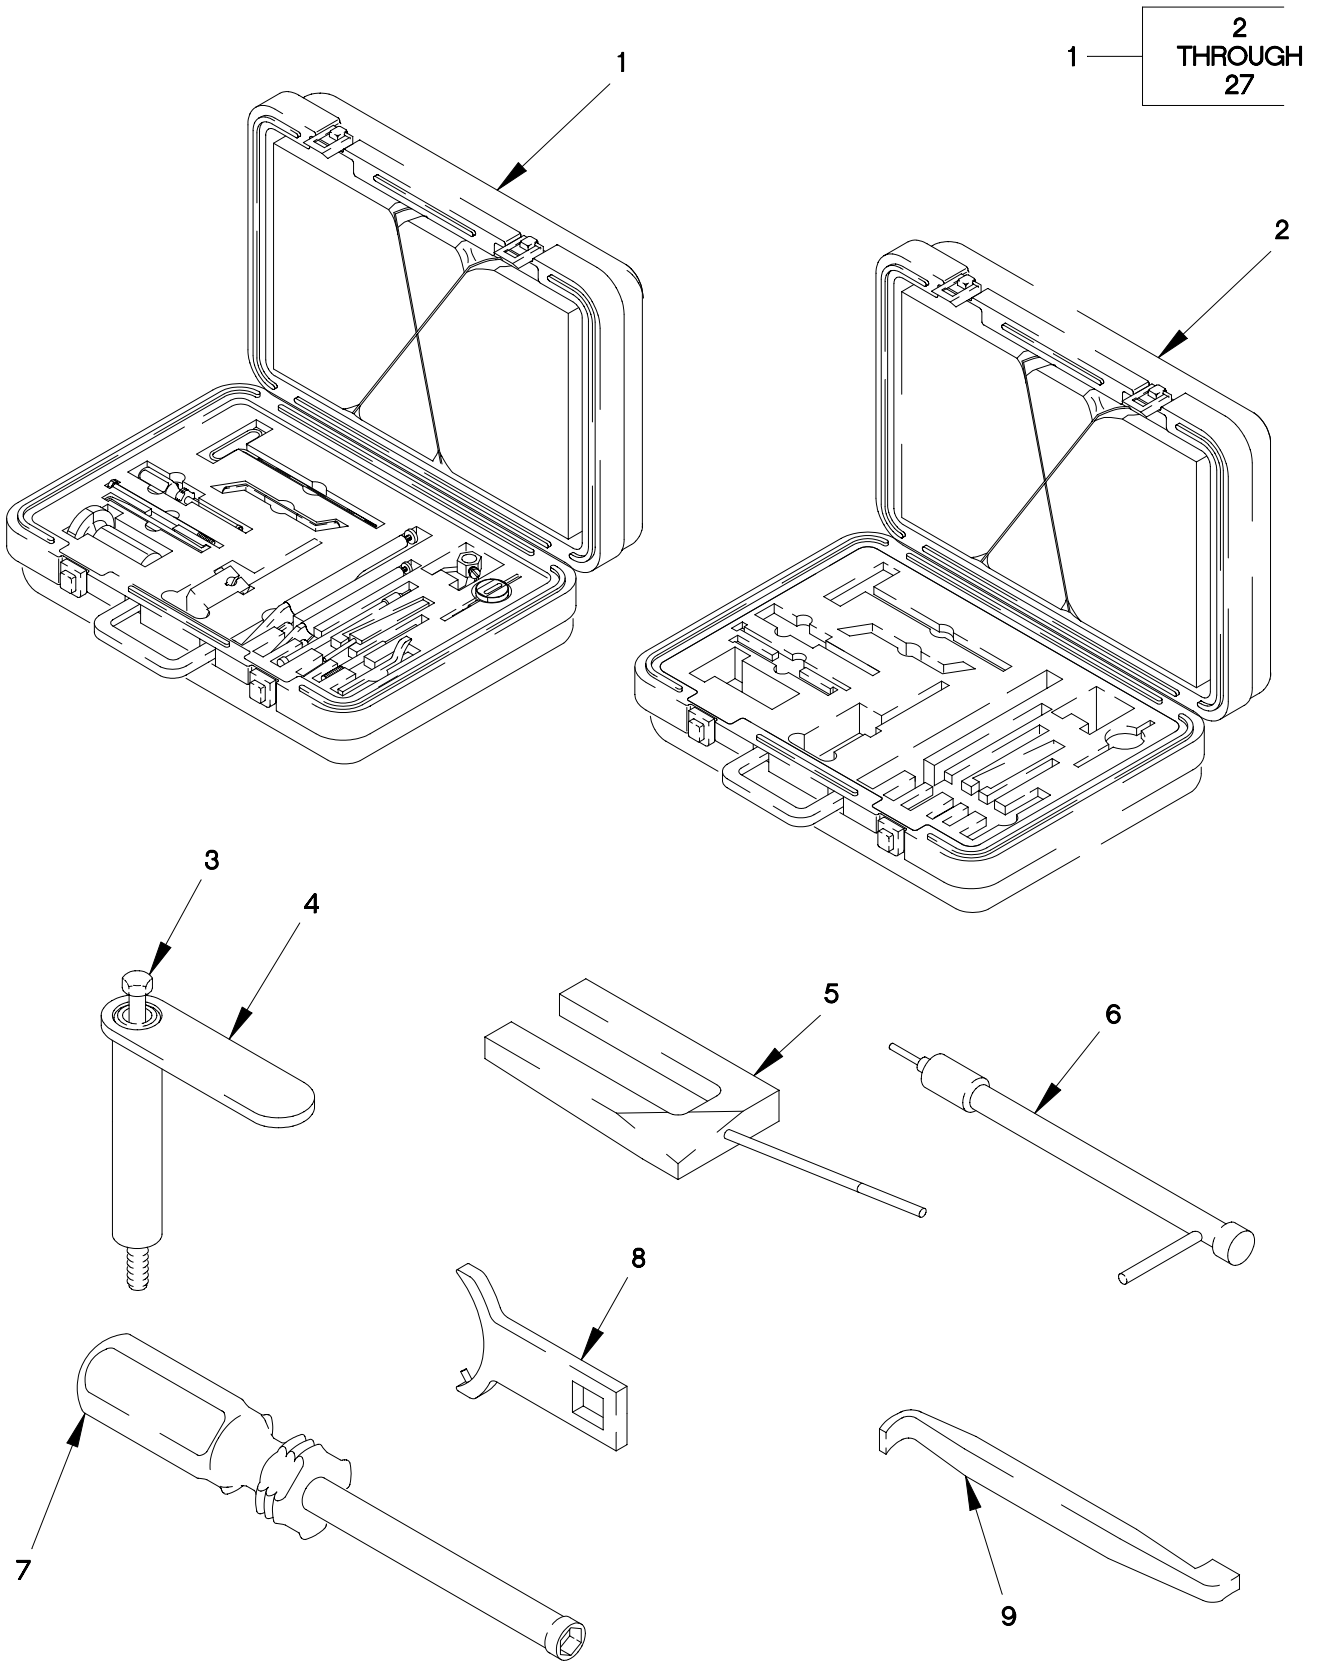

1	PEOZZ	62380	90000003	SOCKET, SOCKET WRENC.....	1
2	PEOZZ	62380	TV940010	REMOVAL TOOL, SPRING.....	1

END OF FIGURE

2604CA1C

FIGURE 502. DIRECT SUPPORT MAINTENANCE SPECIAL TOOLS (SHEET 1 OF 3)

FIGURE 502. DIRECT SUPPORT MAINTENANCE SPECIAL TOOLS (SHEET 2 OF 3)