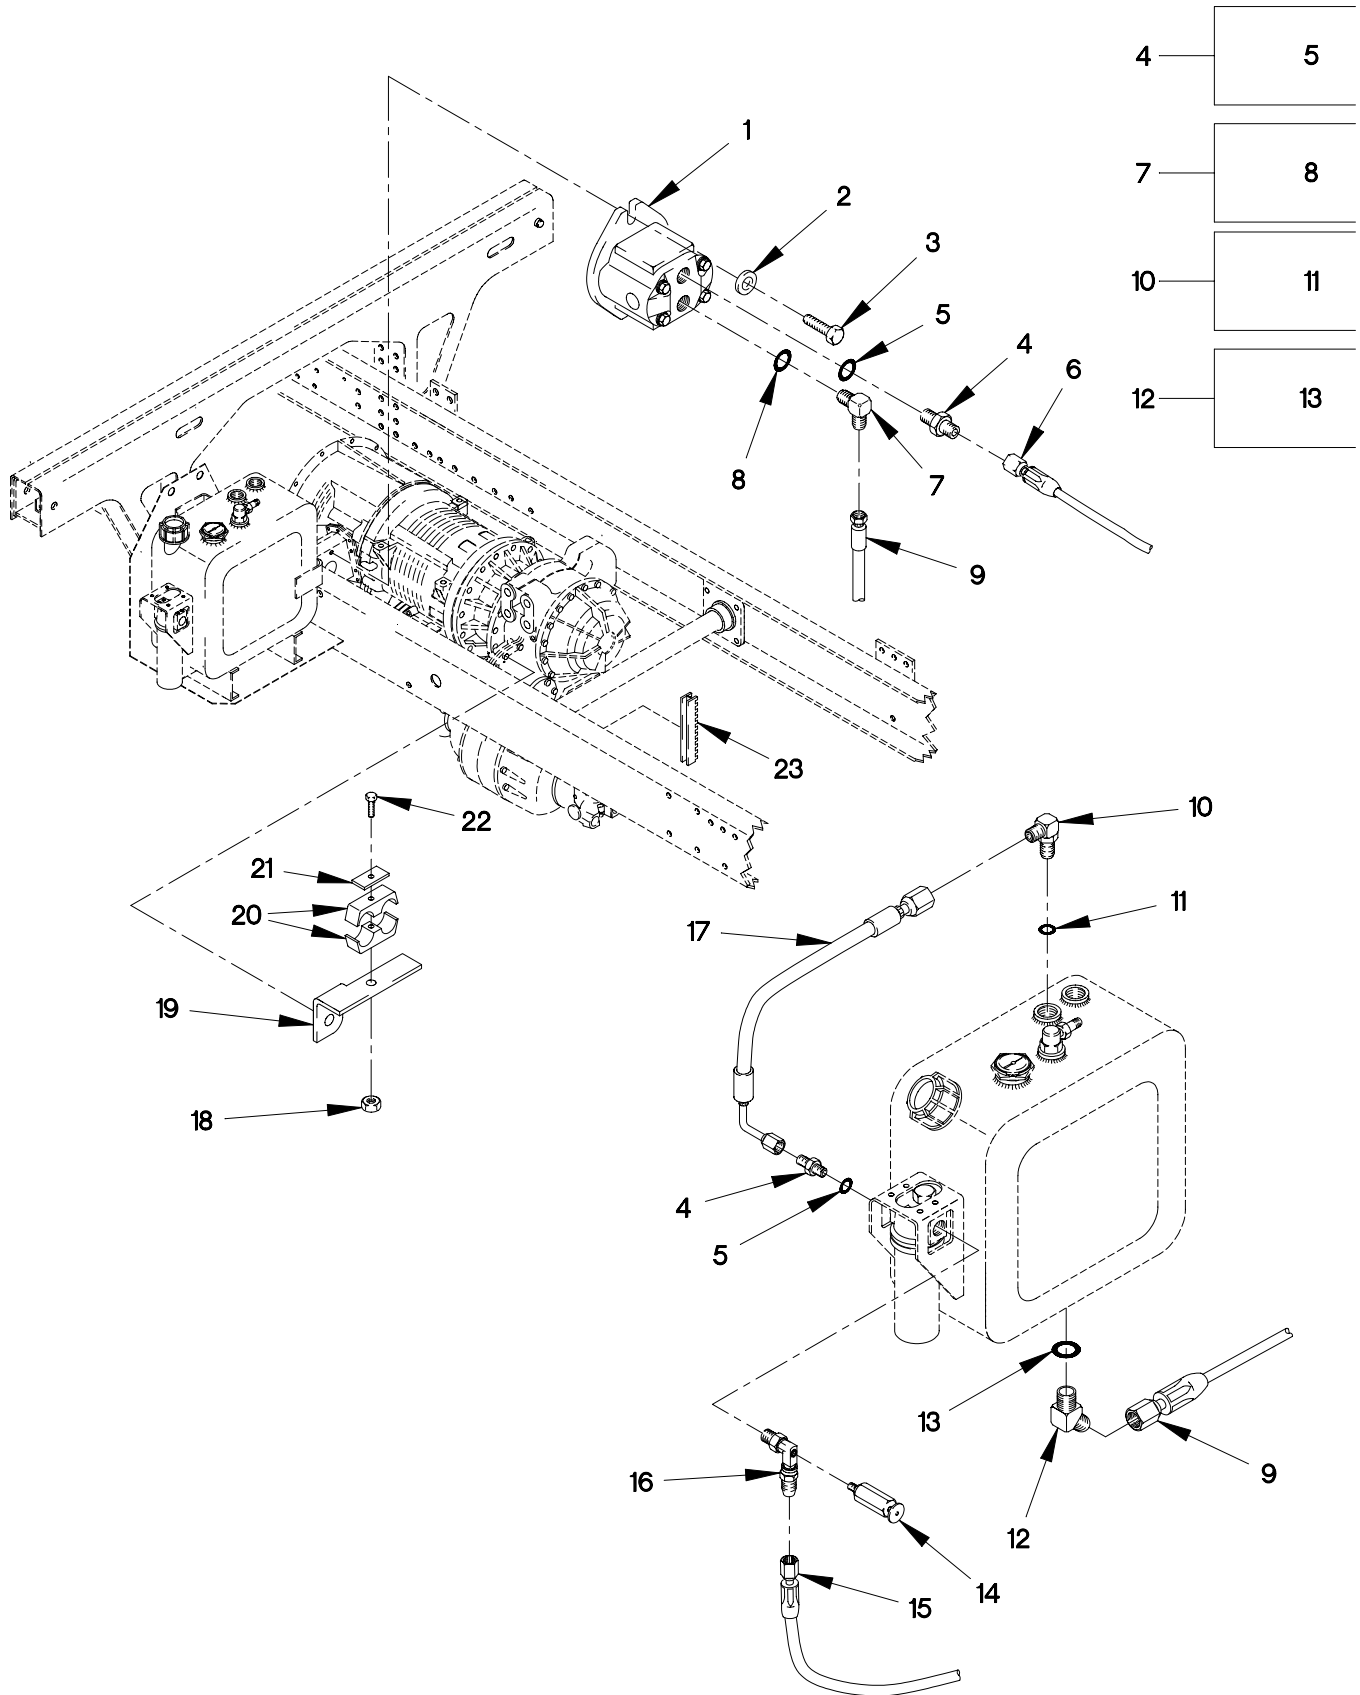

FIGURE 449. M1090 AND M1094 HYDRAULIC ROTARY PUMP, HOSES AND FITTINGS
(SHEET 1 OF 3)