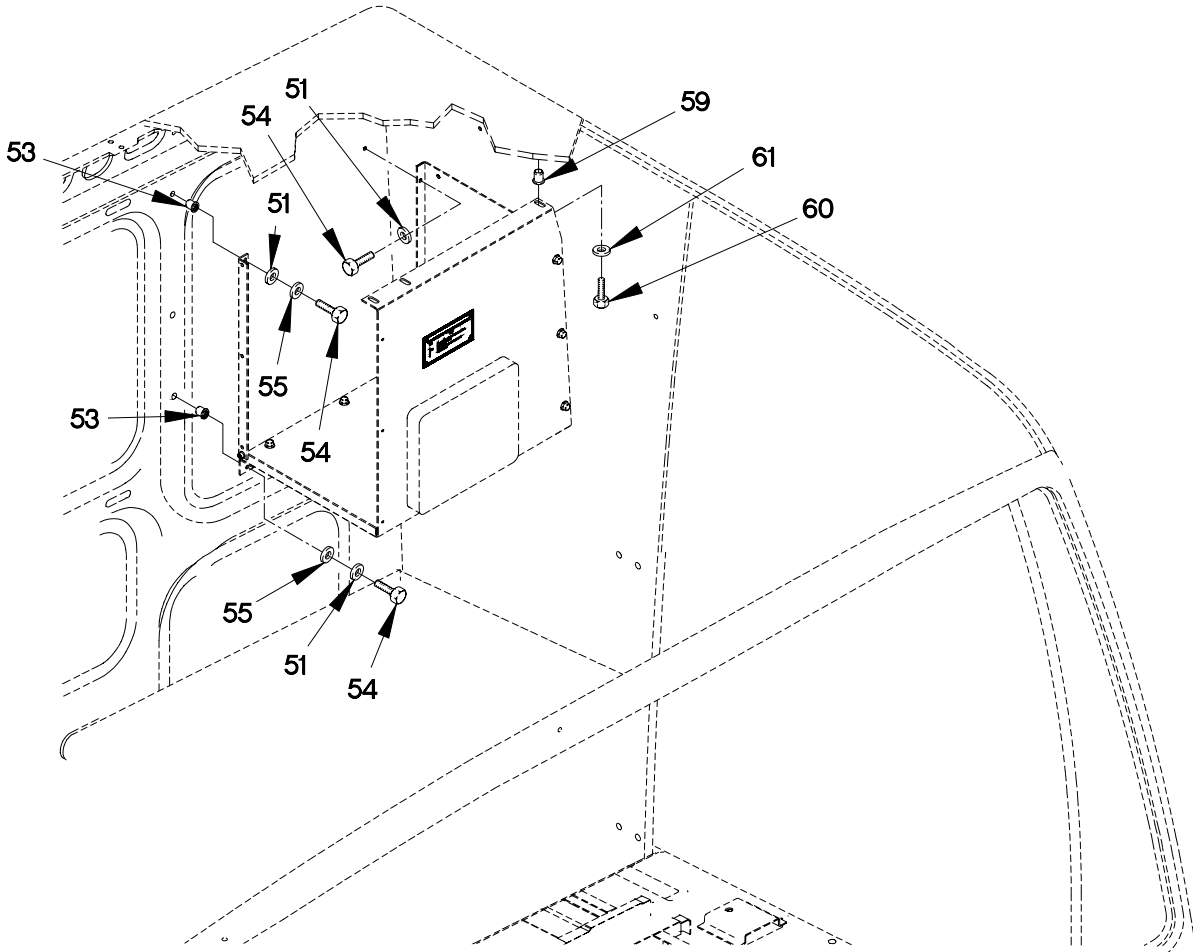

FIGURE 482. DIGITIZATION RACK/STORAGE KIT (SHEET 4 OF 5)

FIGURE 482. DIGITIZATION RACK/STORAGE KIT (SHEET 5 OF 5)

SECTION II

TM 9-2320-366-24P-2

(1) ITEM NO	(2) SMR CODE	(3) CAGEC	(4) PART NUMBER	(5) DESCRIPTION AND USABLE ON CODE (UOC)	(6) QTY
GROUP 3307: SPECIAL PURPOSE KITS					
FIG. 482 DIGITIZATION RACK/STORAGE KIT					
1	PDOZZ	0FW39	57K2012	PARTS KIT,ELECTRONI.....	1
2	PAOOO	0FW39	12422685	.RACK,DIGITIZATION.....	1
3	PAOZZ	0FW39	12422697	..RACK,TOP,SUPPORT.....	1
4	PAOZZ	0FW39	12417975-006	..SPACER,RING.....	21
5	PAOZZ	0FW39	12419954-075	..SCREW M6 X 1 X 16.....	22
6	PAOZZ	0FW39	12422693	..RACK,EQUIPMENT,SHEL.....	1
7	PAOZZ	0FW39	12422700-009	...NUT,CLINCH M6 X 1.....	4
8	PAOZZ	0FW39	12422687	..RACK,CORNER POST.....	4
9	PAOZZ	0FW39	12422700-009	...NUT,CLINCH M6 X 1.....	4
10	PAOZZ	19200	12524631-1	..WASHER,FLAT.....	41
11	PAOZZ	0FW39	12419954-080	..SCREW,CAP,HEXAGON H M6 X 1 X 40..	38
12	PAOZZ	0FW39	12422699	..RACK,BOTTOM SUPPORT.....	1
13	PAOZZ	0FW39	12422688	..RACK,SHELF.....	1
14	PAOZZ	0FW39	12422700-009	...NUT,CLINCH M6 X 1.....	4
15	PAOZZ	0FW39	12422689	..RACK,SHELF.....	1
16	PAOZZ	0FW39	12422700-009	...NUT,CLINCH M6 X 1.....	4
17	PAOZZ	0FW39	12422694	..RACK,EQUIPMENT,SHEL.....	1
18	PAOZZ	0FW39	12422700-009	...NUT,CLINCH M6 X 1.....	6
19	PAOZZ	0FW39	12422692	..BRACKET,MOUNTING.....	2
20	PAOZZ	0FW39	12422700-009	...NUT,CLINCH M6 X 1.....	4
21	PAOZZ	0FW39	12422690	..BRACKET,MOUNTING.....	1
22	PAOZZ	19207	12414308-016	..NUT,SELF-LOCKING,EX M6.....	16
23	PAOZZ	0FW39	12422696	..RACK,ALARM PLATE.....	1
24	PAOZZ	0FW39	12422700-009	...NUT,CLINCH M6 X 1.....	4
25	PAOZZ	0FW39	12422698	..PLATE,STIFFENING.....	1
26	PAOZZ	0FW39	12422700-009	...NUT,CLINCH M6 X 1.....	4
27	PAOZZ	0FW39	12422691	..BRACKET,MOUNTING.....	1
28	PAOZZ	0FW39	12422695	..BRACKET,MOUNTING.....	1
29	PAOZZ	0FW39	12422686	..HEAD PAD,RACK.....	1
30	PAOZZ	80204	B1821BH025C050N	..SCREW,CAP,HEXAGON H 1/4-20 X 1/2..	2
31	PAOOO	0FW39	12422707	.AFT STORAGE COMPART.....	1
32	PAOZZ	0FW39	12422710	..COVER,ACCESS.....	1
33	PAOZZ	19207	12414308-002	..NUT,SELF-LOCKING,E M6.....	13
34	PAOZZ	0FW39	12422719	..COMPARTMENT,STORAGE.....	1
35	PAOZZ	19200	12524631-1	..WASHER,FLAT.....	10
36	PAOZZ	0FW39	12419954-075	..SCREW M6 X 1 X 16.....	10
37	PAOZZ	19207	12419099	..PLATE,IDENTIFICATIO.....	1
38	PAOZZ	0FW39	12422686	..HEAD PAD,RACK.....	1