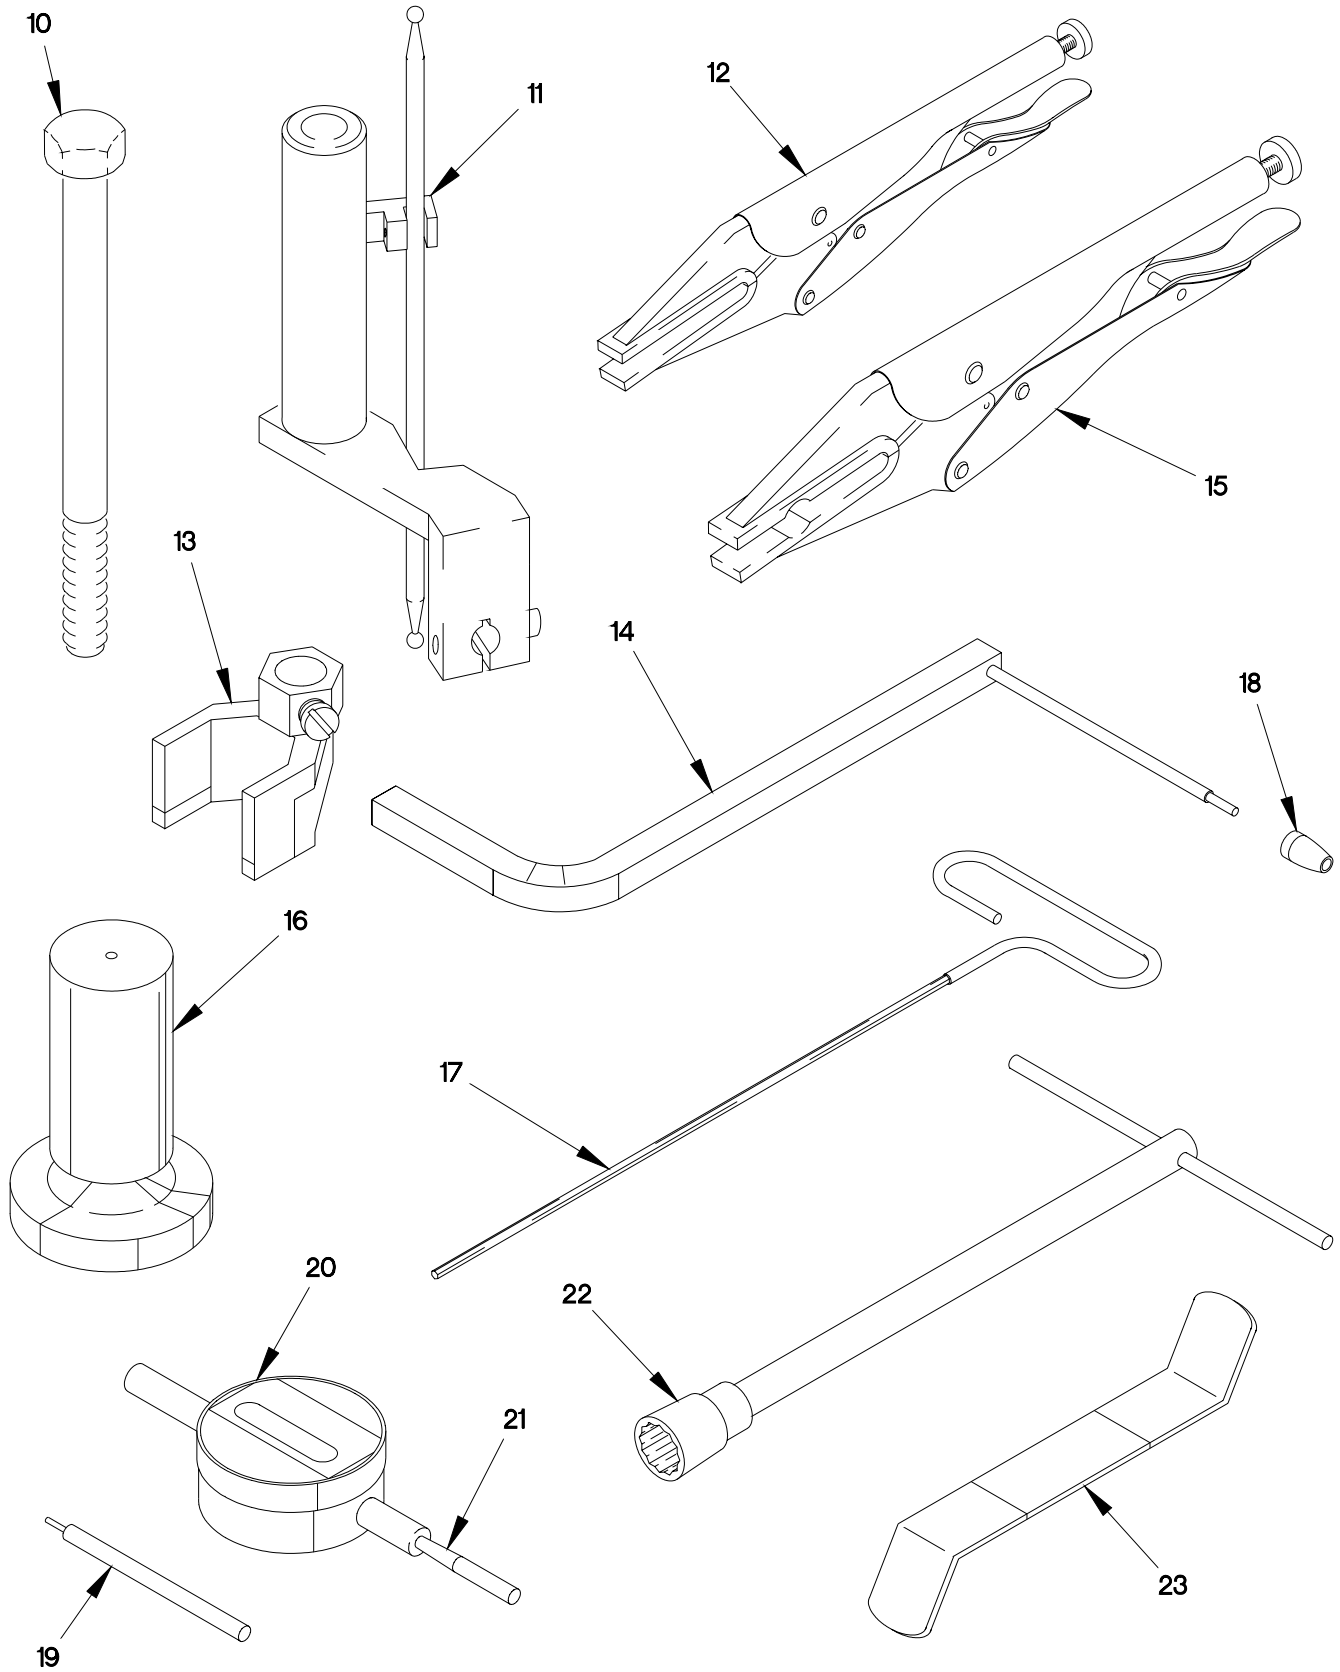

1	PEOZZ	62380	90000003	SOCKET, SOCKET WRENC.....	1
2	PEOZZ	62380	TV940010	REMOVAL TOOL, SPRING.....	1

END OF FIGURE

2604CA1C

FIGURE 502. DIRECT SUPPORT MAINTENANCE SPECIAL TOOLS (SHEET 1 OF 3)

FIGURE 502. DIRECT SUPPORT MAINTENANCE SPECIAL TOOLS (SHEET 2 OF 3)