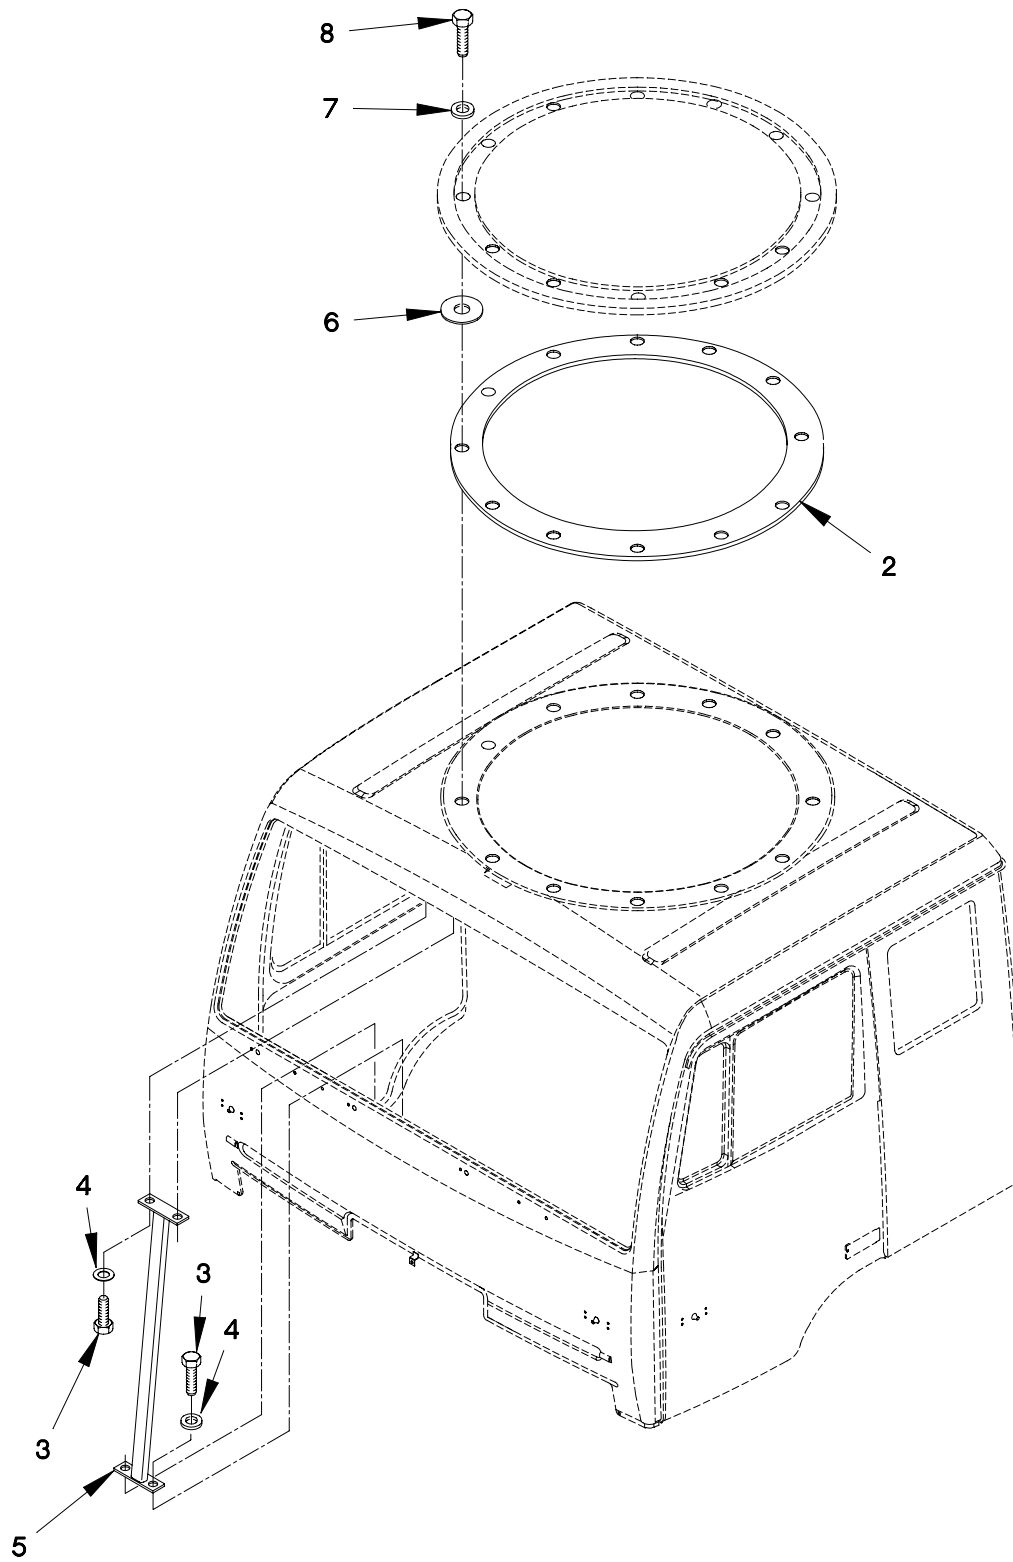

1 — 2
THROUGH
24

FIGURE 492. MACHINE GUN MOUNTING KIT (SHEET 1 OF 2)

FIGURE 492. MACHINE GUN MOUNTING KIT (SHEET 2 OF 2)

SECTION II

TM 9-2320-366-24P-2

(1) ITEM NO	(2) SMR CODE	(3) CAGEC CAGEC	(4) PART NUMBER	(5) DESCRIPTION AND USABLE ON CODE (UOC)	(6) QTY
GROUP 3401: PRIMARY ARMAMENT FIG.492 MACHINE GUN MOUNTING KIT					
1	PAOZZ	19207	57K1224	MOUNT,MACHINE GUN.....	1
2	PAOZZ	19207	12418327	.SPACER,RING.....	1
3	PAOZZ	15526	933-M8X20	.SCREW,CAP,HEXAGON H M8 X 1.25 X 20.....	4
4	PAOZZ	0FW39	12414582-004	.SPACER,SLEEVE.....	4
5	PAOZZ	0FW39	12417568	.FRAME SECTION,STRUC.....	1
6	PAOZZ	19207	12417948-005	.WASHER,FLAT 12MM THK,44MM OD.....	12
7	PAOZZ	21969	A 13 DIN125-ST	.WASHER,FLAT M13.....	12
8	PAOZZ	19207	12414419-136	.SCREW,CAP,HEXAGON H M12 X 1.75 X 40.....	12
9	PAOZZ	0FW39	12414321-003	.SEAT,VEHICULAR.....	1
10	PAOZZ	0FW39	12418362-004	.BRACKET,VEHICULAR C.....	1
11	PAOZZ	84256	ALS3-610-4.2	.NUT,PLAIN,CLINCH M6X1.0 (GRIP RANGE 0.7 - 4.20).....	10
12	PAOZZ	96906	MS24665-385	.PIN,COTTER.....	4
13	PAOZZ	0FW39	12420482	.PIN,STRAIGHT,HEADLE.....	2
14	PAOZZ	0FW39	12420483	.HINGE,BUTT.....	2
15	PAOZZ	19200	12524631-1	.WASHER,FLAT M6.....	10
16	PAOZZ	56161	10503805	.SCREW,CAP,HEXAGON M6 X 1 X 20.....	10
17	PAOZZ	19207	12420484	.BRACKET,MOUNTING.....	2
18	PAOZZ	84256	50996-8W	.WIRE ROPE ASSEMBLY.....	1
19	PAOZZ	19207	12418366-012	.FRAME SECTION,STRUC.....	1
20	PAOZZ	96906	MS24665-385	.PIN,COTTER.....	2
21	PAOZZ	80205	MS17986C630	.PIN,QUICK RELEASE.....	2
22	PAOZZ	80205	MS17986C630	.PIN,QUICK RELEASE.....	2
23	PAOZZ	34914	990 3861	.WASHER,FLAT M8.4.....	4
24	PAOZZ	81495	071 408 32	.BOLT,MACHINE M8 X 1.25 X 25.....	4