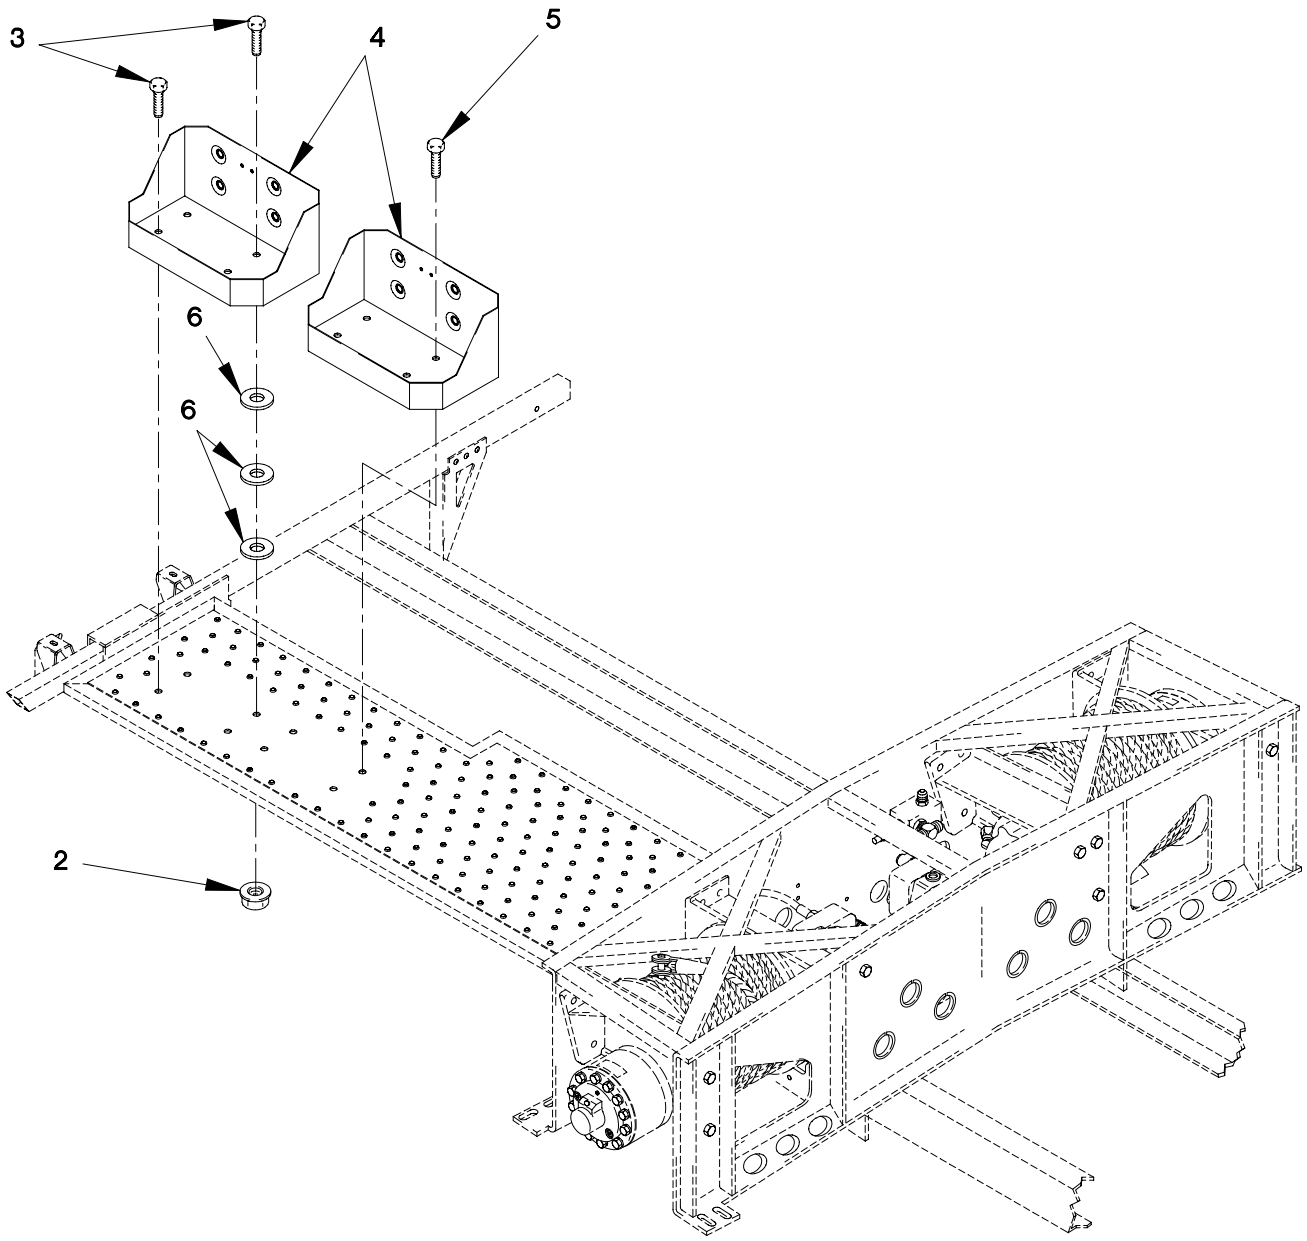

1 — 2
THROUGH
6

FIGURE 467. RESERVE FUEL AND WATER BOTTLE BRACKETS

SECTION II

TM 9-2320-366-24P-2

(1) ITEM NO	(2) SMR CODE	(3) CAGEC	(4) PART NUMBER	(5) DESCRIPTION AND USABLE ON CODE (UOC)	(6) QTY
GROUP 3307: SPECIAL PURPOSE KITS FIG.467 RESERVE FUEL AND WATER BOTTLE BRACKETS					
1	PAOZZ	19207	57K1921	MODIFICATION KIT,EN..... UOC:MAG,	1
2	PAOZZ	19207	12414308-019	.NUT,SELF-LOCKING,EX M10 X 1.5..... UOC:MAG,	8
3	PAOZZ	19207	12414419-118	.SCREW,CAP,HEXAGON H M10 X 1.5 X 55..... UOC:MAG,	2
4	PAOZZ	19207	6566675	.BRACKET,VEHICULAR C..... UOC:MAG,	2
5	PAOZZ	05824	M10X1.5X30 DIN93 3 ST	.SCREW,CAP,HEXAGON H M10 X 1.5 X 30..... UOC:MAG,	6
6	PAOZZ	81349	MIL-W-70342/4	.WASHER,FLAT M10..... UOC:MAG,	24

END OF FIGURE