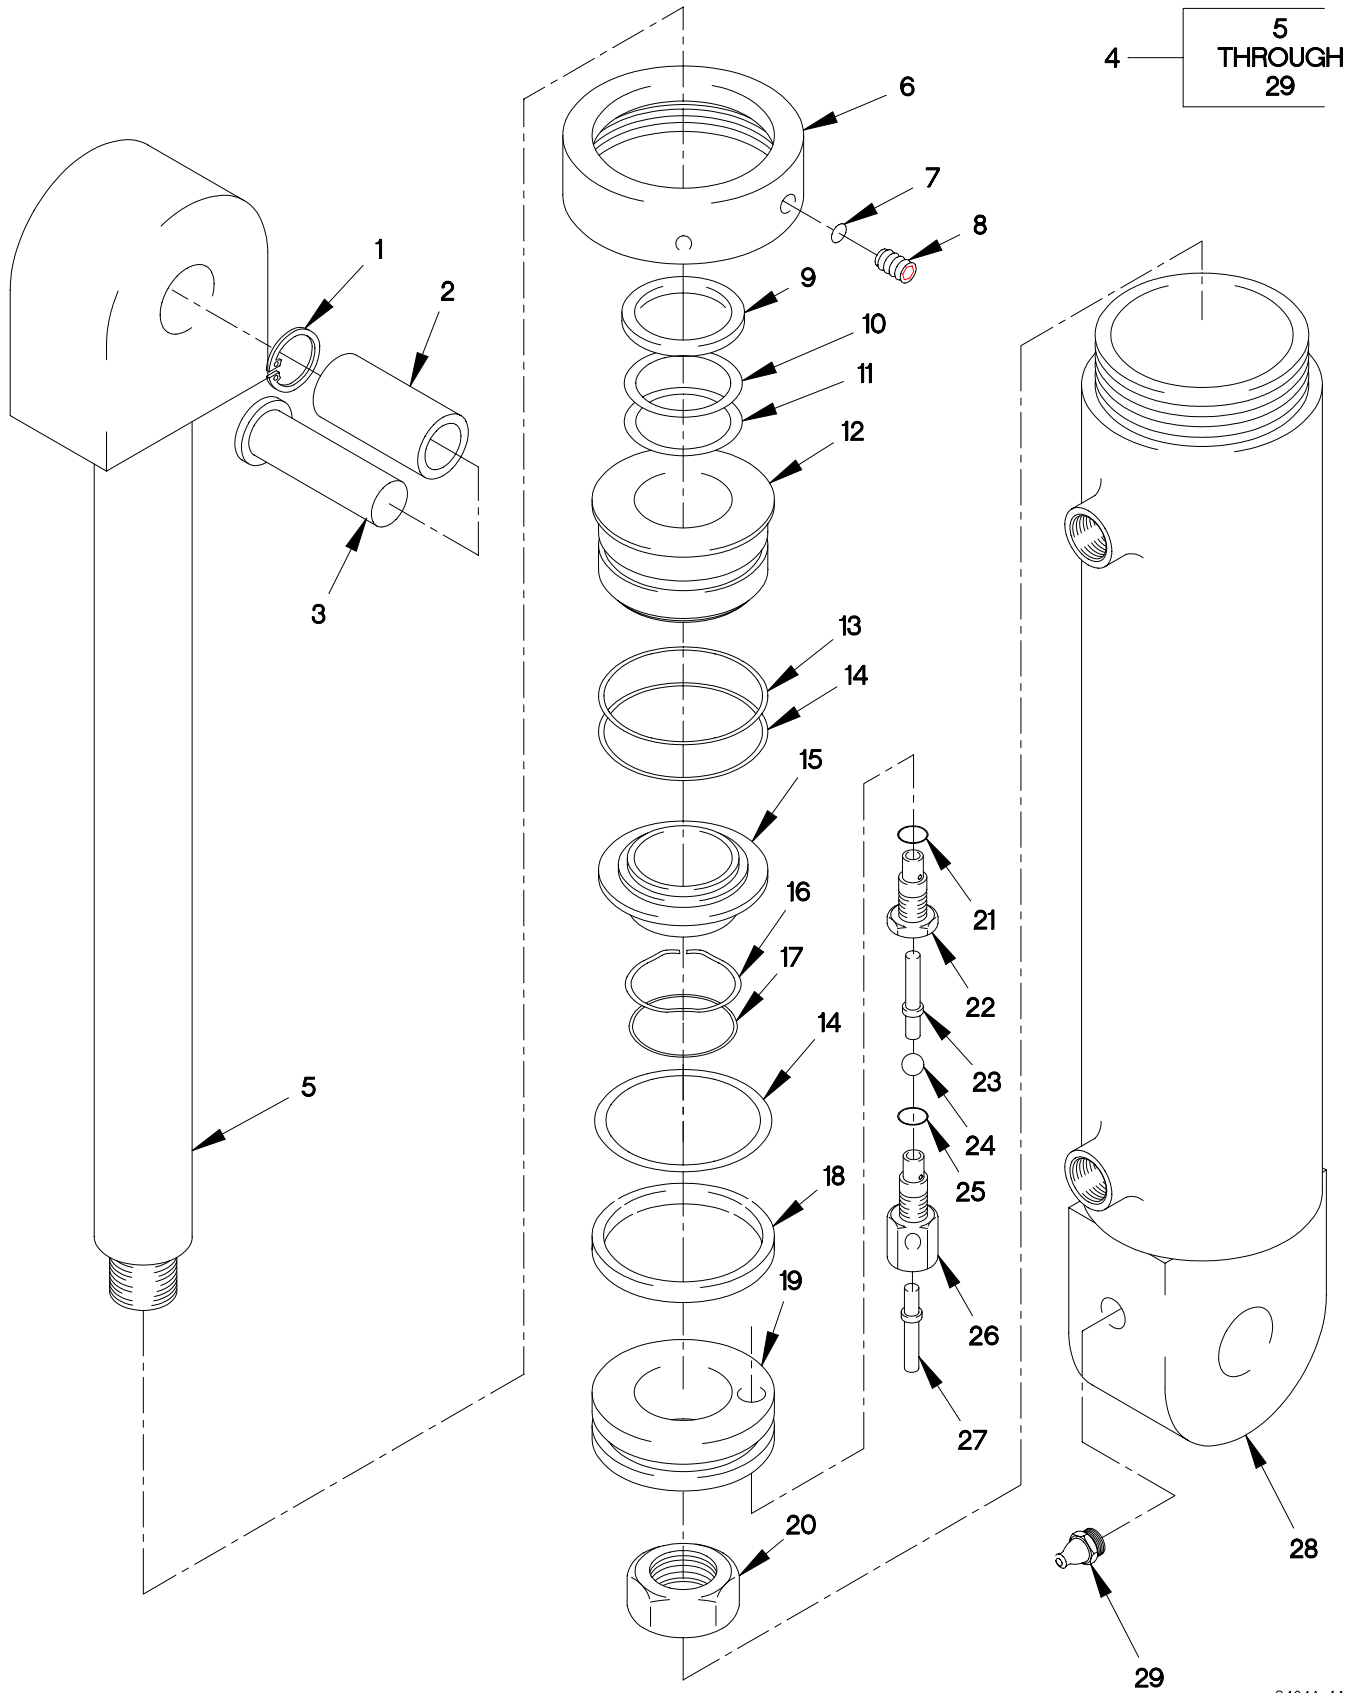

FIGURE 445. M1090 AND M1094 DUMP BODY LIFT CYLINDER

SECTION II

TM 9-2320-366-24P-2

(1) ITEM NO	(2) SMR CODE	(3) CAGEC	(4) PART NUMBER	(5) DESCRIPTION AND USABLE ON CODE (UOC)	(6) QTY
GROUP 2404: TILT CYLINDERS AND TILT CRANK FIG.445 M1090 AND M1094 DUMP BODY LIFT CYLINDER					
1	PAFZZ	96906	MS16624-1200	RING,RETAINING..... UOC:MAH,MAJ,MWH,MWJ,	2
2	PAOZZ	26124	GM3240-064	BUSHING,NONMETALLIC..... UOC:MAH,MAJ,MWH,MWJ,	4
3	PAOZZ	19207	12415882	PIN,GROOVED,HEADED..... UOC:MAH,MAJ,MWH,MWJ,	2
4	PAFHH	6N659	9290-BA	PISTON,LINEAR ACTUA..... UOC:MAH,MAJ,MWH,MWJ,	1
5	PAHZZ	6N659	9290-18	.ACTUATOR,HYDRAULIC-..... UOC:MAH,MAJ,MWH,MWJ,	1
6	PAHZZ	6N659	011-601003-001	.COLLAR,SHAFT..... UOC:MAH,MAJ,MWH,MWJ,	1
7	PAHZZ	6N659	1926-33	.SPACER,SLEEVE..... UOC:MAH,MAJ,MWH,MWJ,	1
8	PAHZZ	6N659	54701	.SETSCREW..... UOC:MAH,MAJ,MWH,MWJ,	1
9	KFHZZ	6N659	53996	.WEAR RING PART OF KIT P/N 9290-34 . UOC:MAH,MAJ,MWH,MWJ,	1
10	KFHZZ	6N659	54005-07	.ROD SEAL PART OF KIT P/N 9290-34 .. UOC:MAH,MAJ,MWH,MWJ,	1
11	KFHZZ	6N659	50087	.WIPER PART OF KIT P/N 9290-34 ..... UOC:MAH,MAJ,MWH,MWJ,	1
12	PAHZZ	6N659	9290-05	.FLANGE,GLAND,VALVE..... UOC:MAH,MAJ,MWH,MWJ,	1
13	KFHZZ	6N659	54029-47	.BACKUP,GLAND PART OF KIT P/N 9290-34 ..... UOC:MAH,MAJ,MWH,MWJ,	1
14	KFHZZ	6N659	50009	.PACKING,PREFORMED PART OF KIT P/N 9290-34 ..... UOC:MAH,MAJ,MWH,MWJ,	2
15	PAHZZ	6N659	9290-23	.SPACER,PLATE..... UOC:MAH,MAJ,MWH,MWJ,	1
16	PAHZZ	6N659	53117-16	.WASHER,FLAT..... UOC:MAH,MAJ,MWH,MWJ,	1
17	KFHZZ	6N659	50107	.PACKING,PREFORMED PART OF KIT P/N 9290-34 ..... UOC:MAH,MAJ,MWH,MWJ,	1