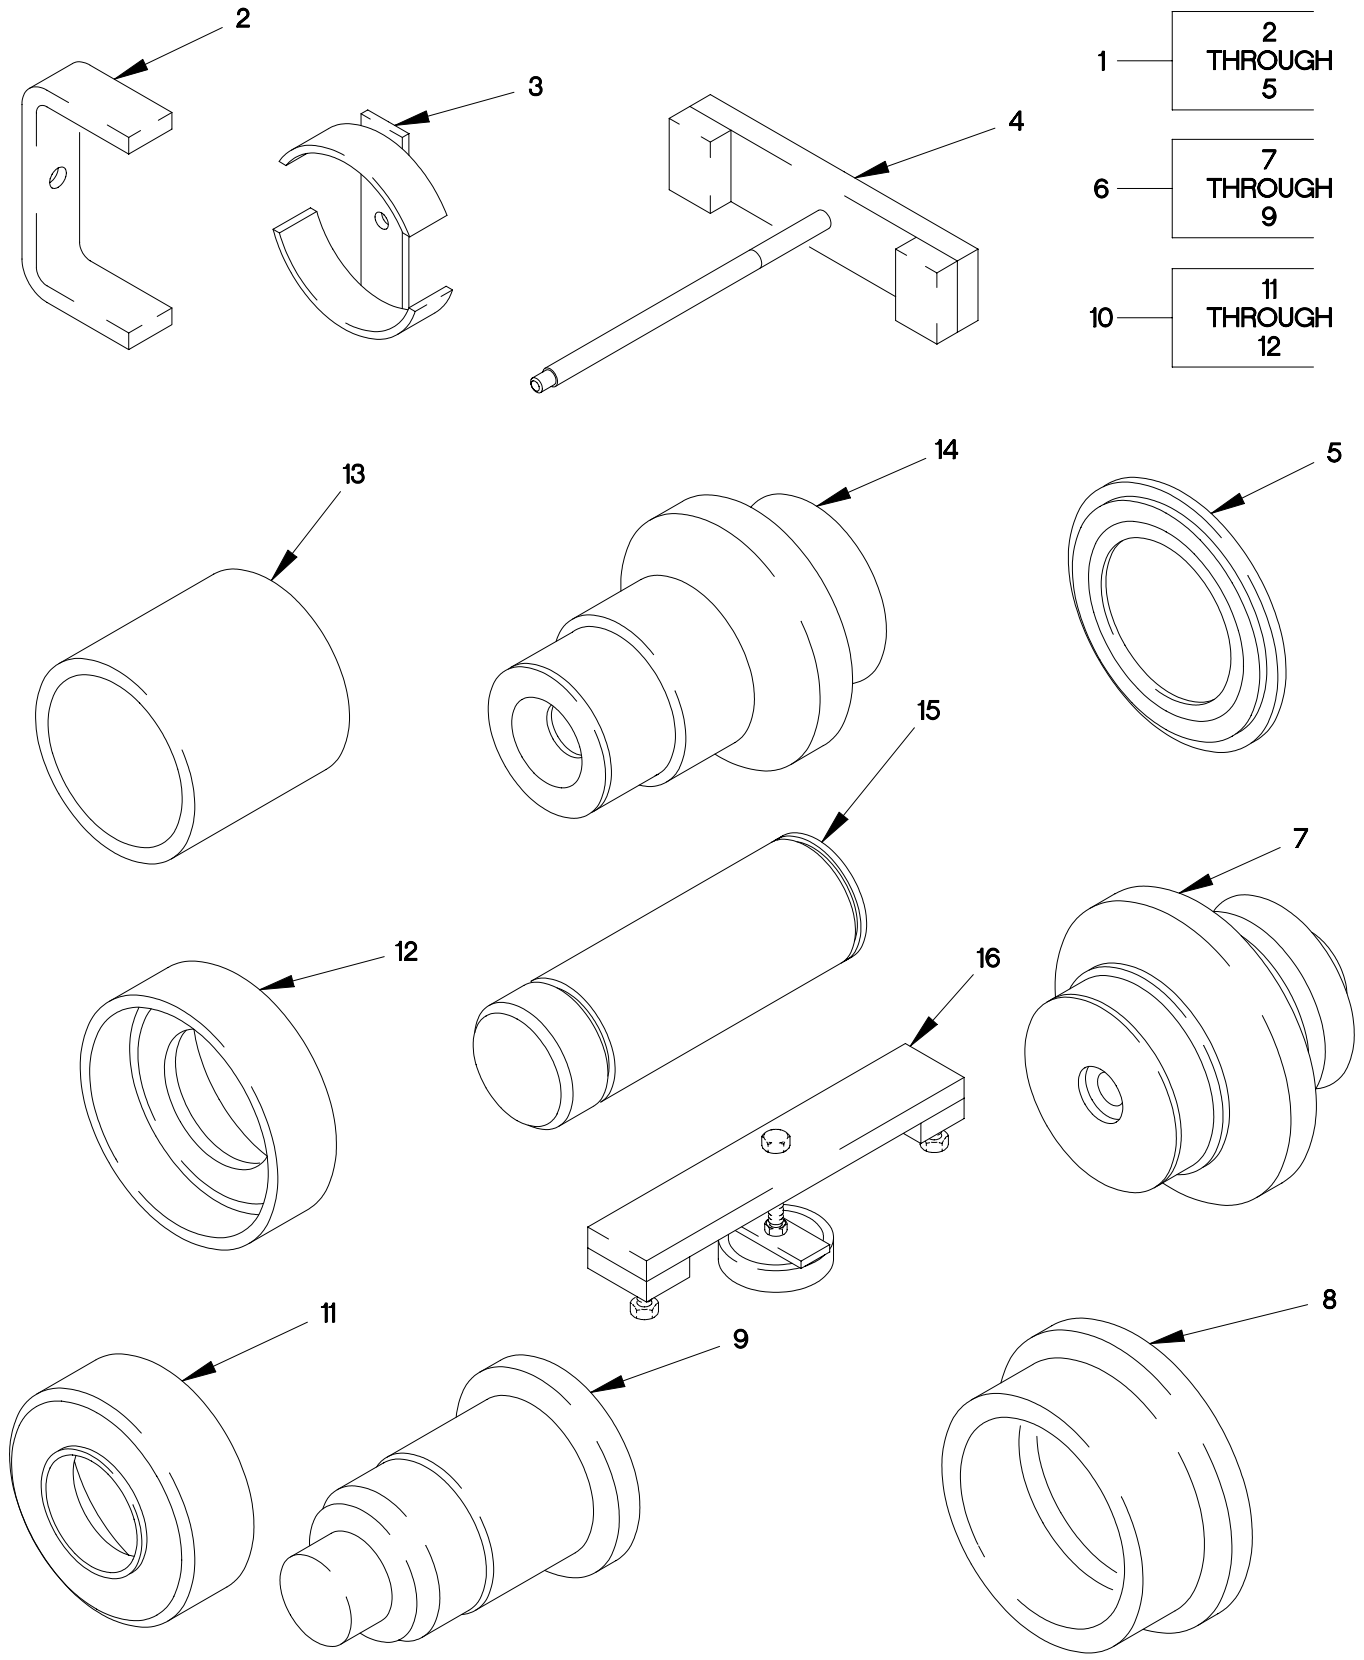

SECTION III

TM 9-2320-366-24P-2

1	2 THROUGH 5
6	7 THROUGH 9
10	11 THROUGH 12

2604B-1C