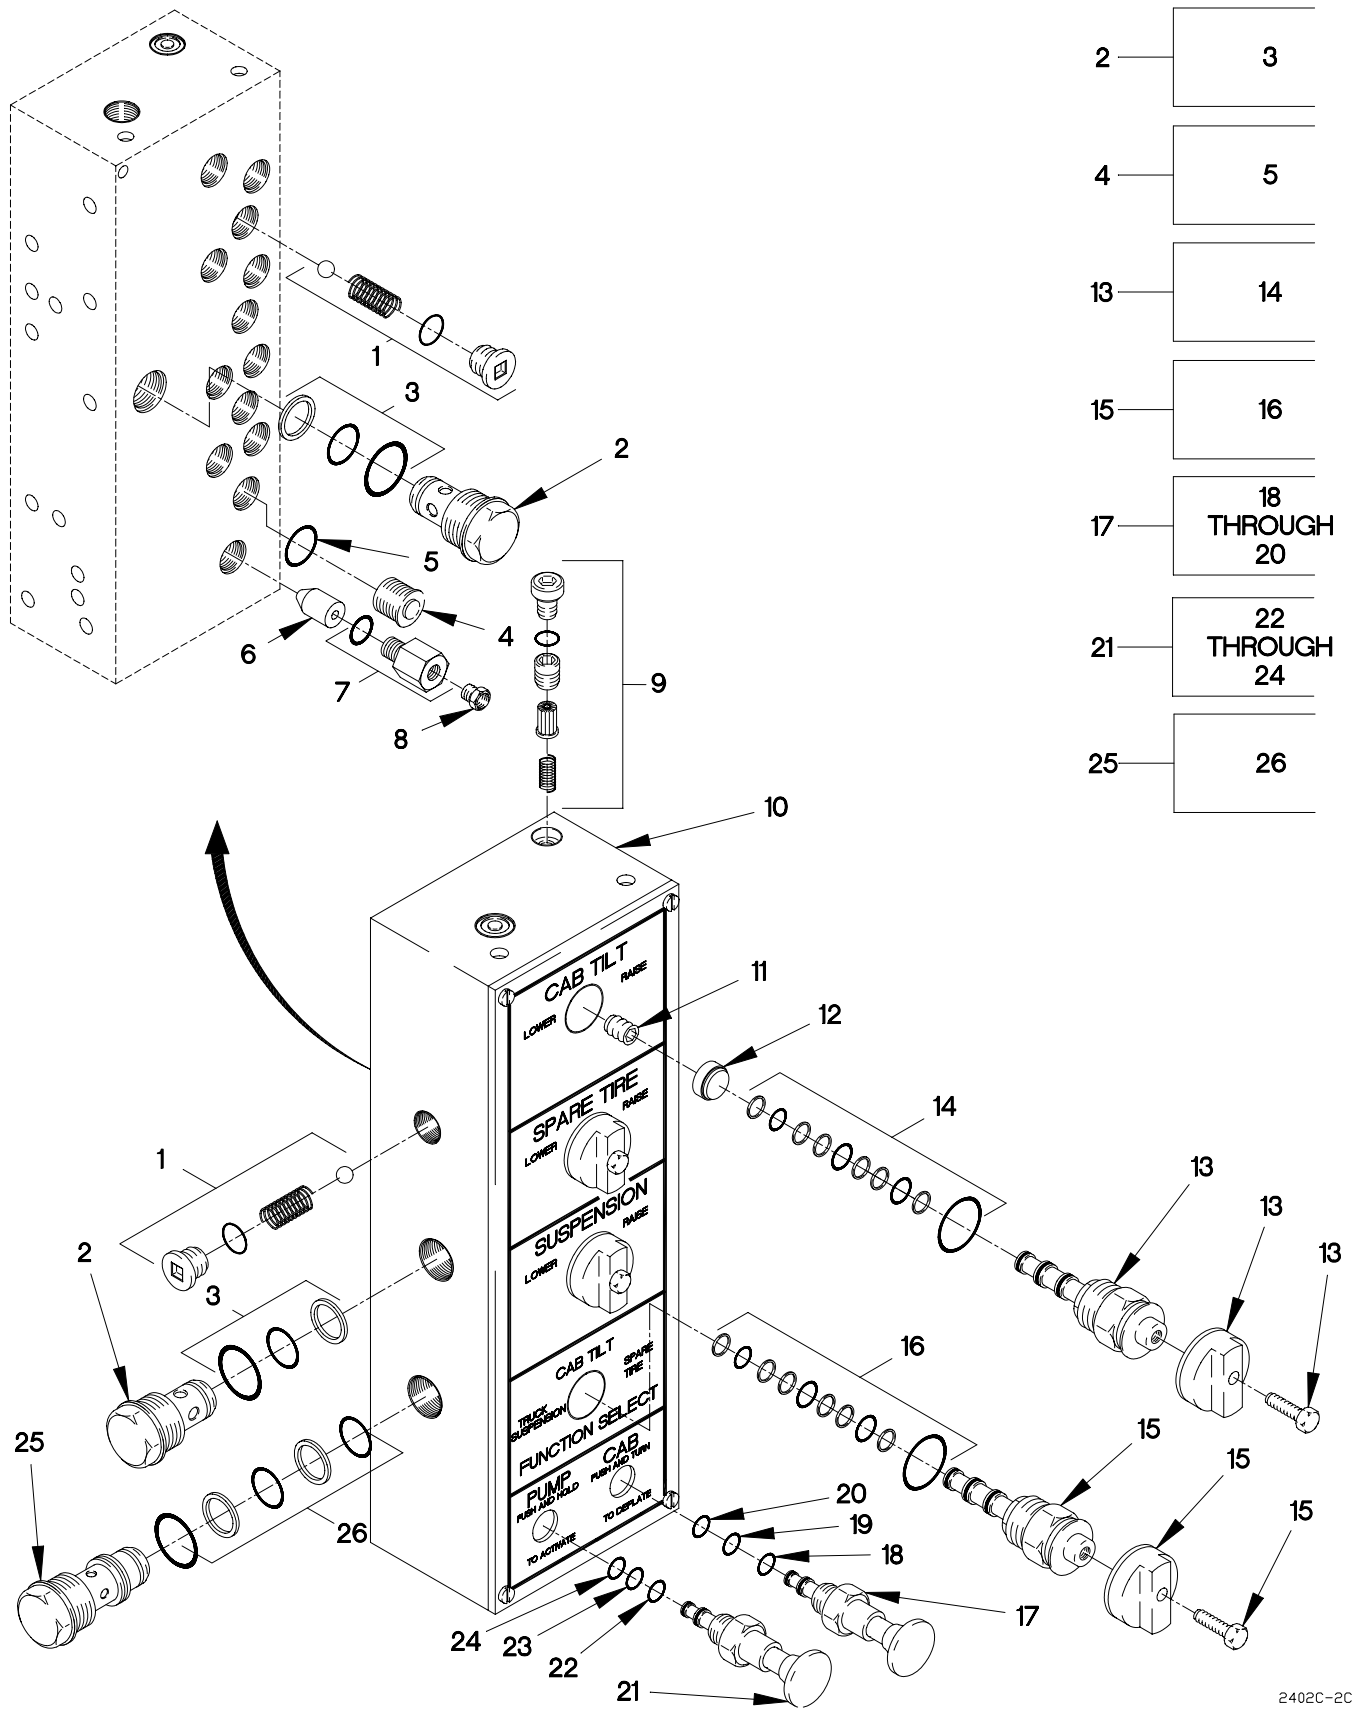

SECTION II

TM 9-2320-366-24P-2

(1) ITEM NO	(2) SMR CODE	(3) CAGEC	(4) PART NUMBER	(5) DESCRIPTION AND USABLE ON CODE (UOC)	(6) QTY
GROUP 2402: MANIFOLD AND/OR CONTROL VALVES					
FIG. 441 HYDRAULIC MANIFOLD ASSEMBLY					
1	PAOOO	0PFG7	214014	FITTING, PLUG.....	2
2	PAOZZ	0PFG7	252198	FILTER.....	2
3	PAOOO	0PFG7	252210	VALVE, CHECK.....	1
4	PAOZZ	0PFG7	300952	KIT, O-RING.....	5
5	PAOZZ	0PFG7	251599	CAP, FILLER BREATHER.....	1
6	PAOZZ	45225	10265	O-RING.....	5
7	PAOZZ	0PFG7	207751	VALVE, CHECK.....	5
8	PAOZZ	0PFG7	17240	SCREW, HOL LOCK.....	5
9	PAOZZ	0PFG7	252200	FITTING, PLUG.....	5
10	PAOZZ	0PFG7	252201	SCREW, ORIFICE.....	2
11	PAOZZ	0PFG7	252953	FILTER, ORIFICE.....	2
12	PAOOO	0PFG7	252209	VALVE, CARTRIDGE 4 W.....	3
13	PAOZZ	0PFG7	252613	BOOT, DUST.....	4
14	PAOZZ	0PFG7	252871	NUT, ACORN.....	4
15	PAOOO	0PFG7	252208	VALVE, CARTRIDGE.....	1
16	PAOOO	0PFG7	206104	CARTRIDGE, CHECK VAL.....	1
17	PAOOO	0PFG7	351293	VALVE, ACTUATOR.....	1
18	PAOOO	0PFG7	351291	VALVE, ACTUATOR.....	1
19	PAOOO	0PFG7	250226	CARTRIDGE, VALVE.....	1
20	PAOZZ	0PFG7	252202	SPACER.....	3

END OF FIGURE

SECTION II

TM 9-2320-366-24P-2

2402C-2C

FIGURE 442. HYDRAULIC MANIFOLD ASSEMBLY