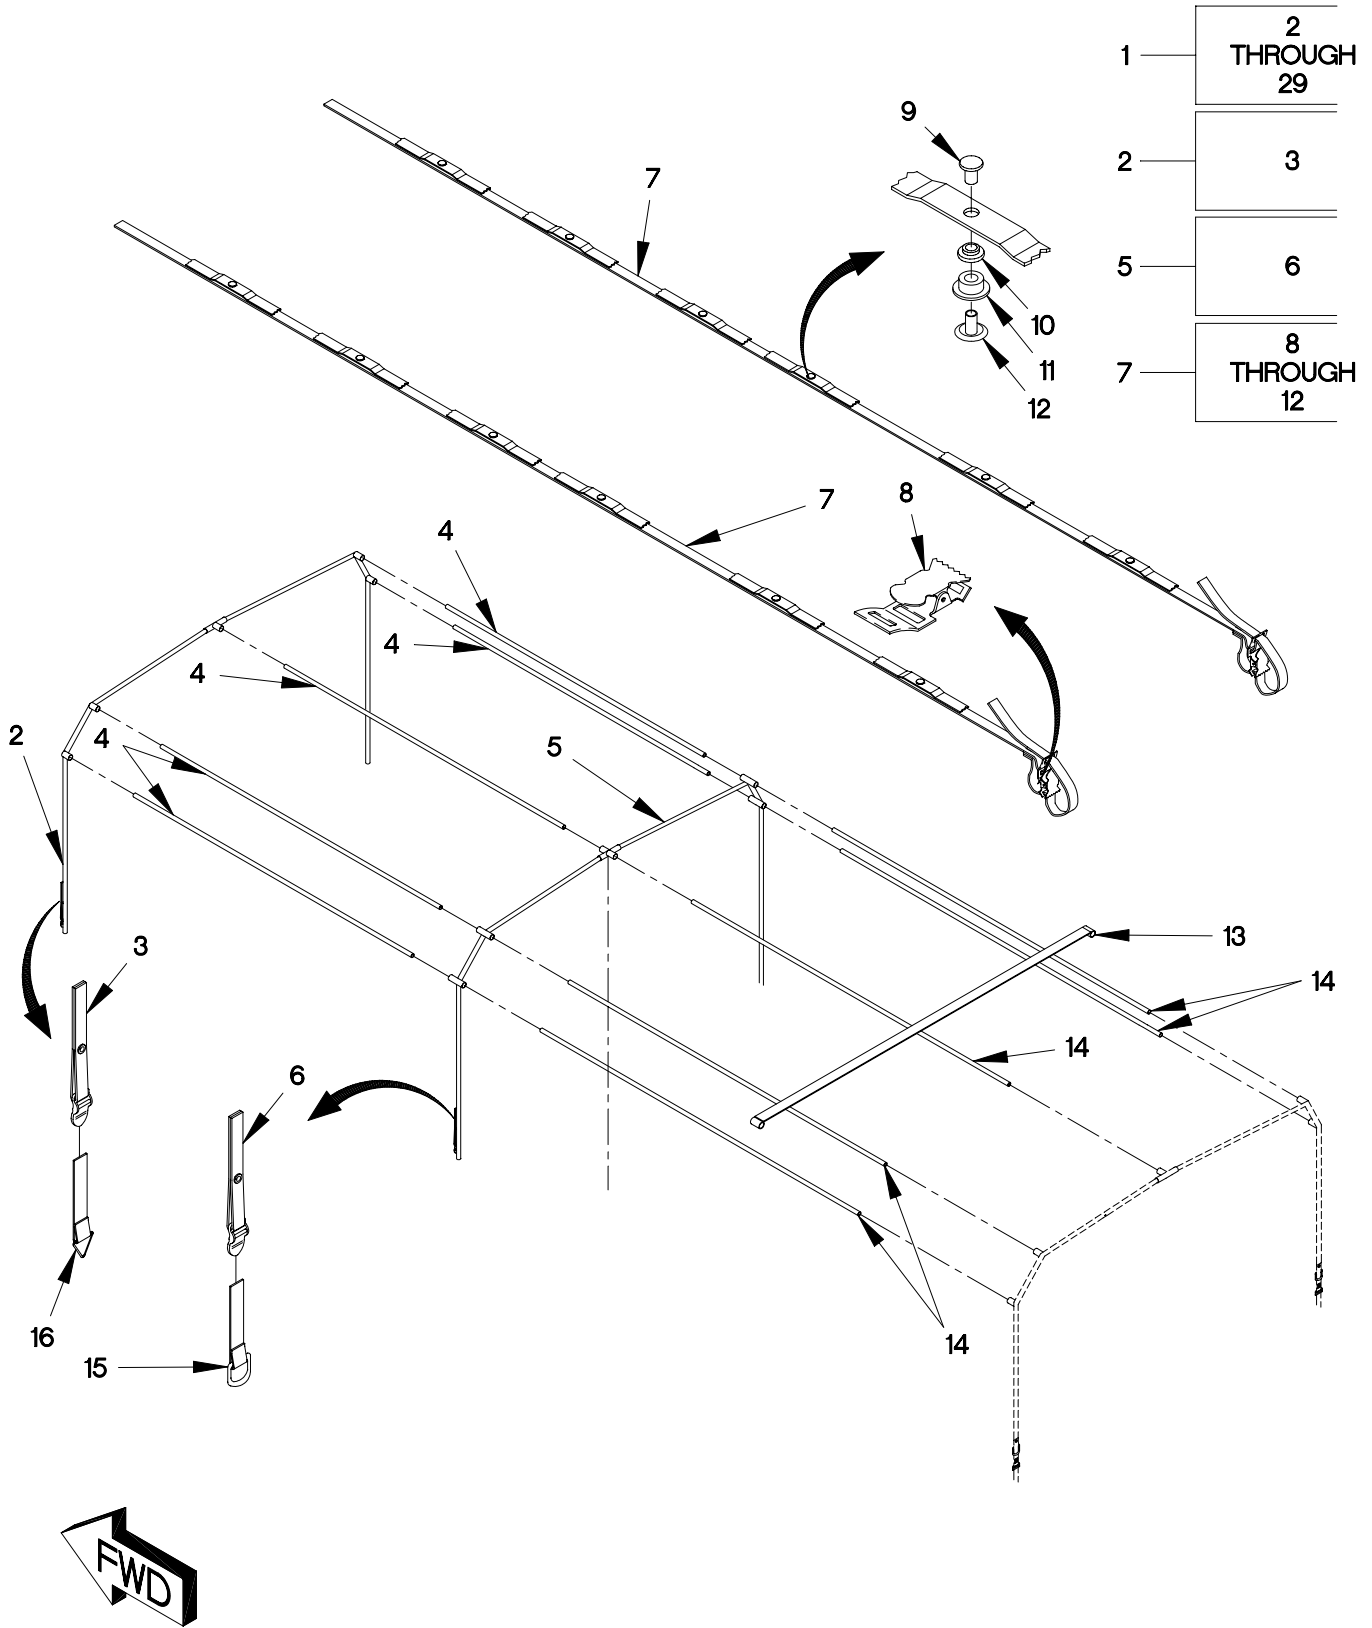

SECTION II

TM 9-2320-366-24P-2

(1) ITEM NO	(2) SMR CODE	(3) CAGEC	(4) PART NUMBER	(5) DESCRIPTION AND USABLE ON CODE (UOC)	(6) QTY
55	PAOZZ	01226	P304B	..GLIDE, FURNITURE..... UOC: MAH, MAJ, MWH, MWJ,	2
56	PAOZZ	80205	MS21042-04	..NUT, SELF-LOCKING, EX #4-40..... UOC: MAH, MAJ, MWH, MWJ,	4
57	PAOZZ	0FW39	12421415	..BRACKET, MOUNTING..... UOC: MAH, MAJ, MWH, MWJ,	1
58	PAOZZ	19207	12421405	..CABLE ASSEMBLY, SPEC..... UOC: MAH, MAJ, MWH, MWJ,	1
59	PAOZZ	45152	2AA855	CLIP, SPECIAL..... UOC: MAH, MAJ, MWH, MWJ,	1

END OF FIGURE

3307KA1C

FIGURE 462. M1083 AND M1093 SOFT TOP COVER KIT (SHEET 1 OF 2)