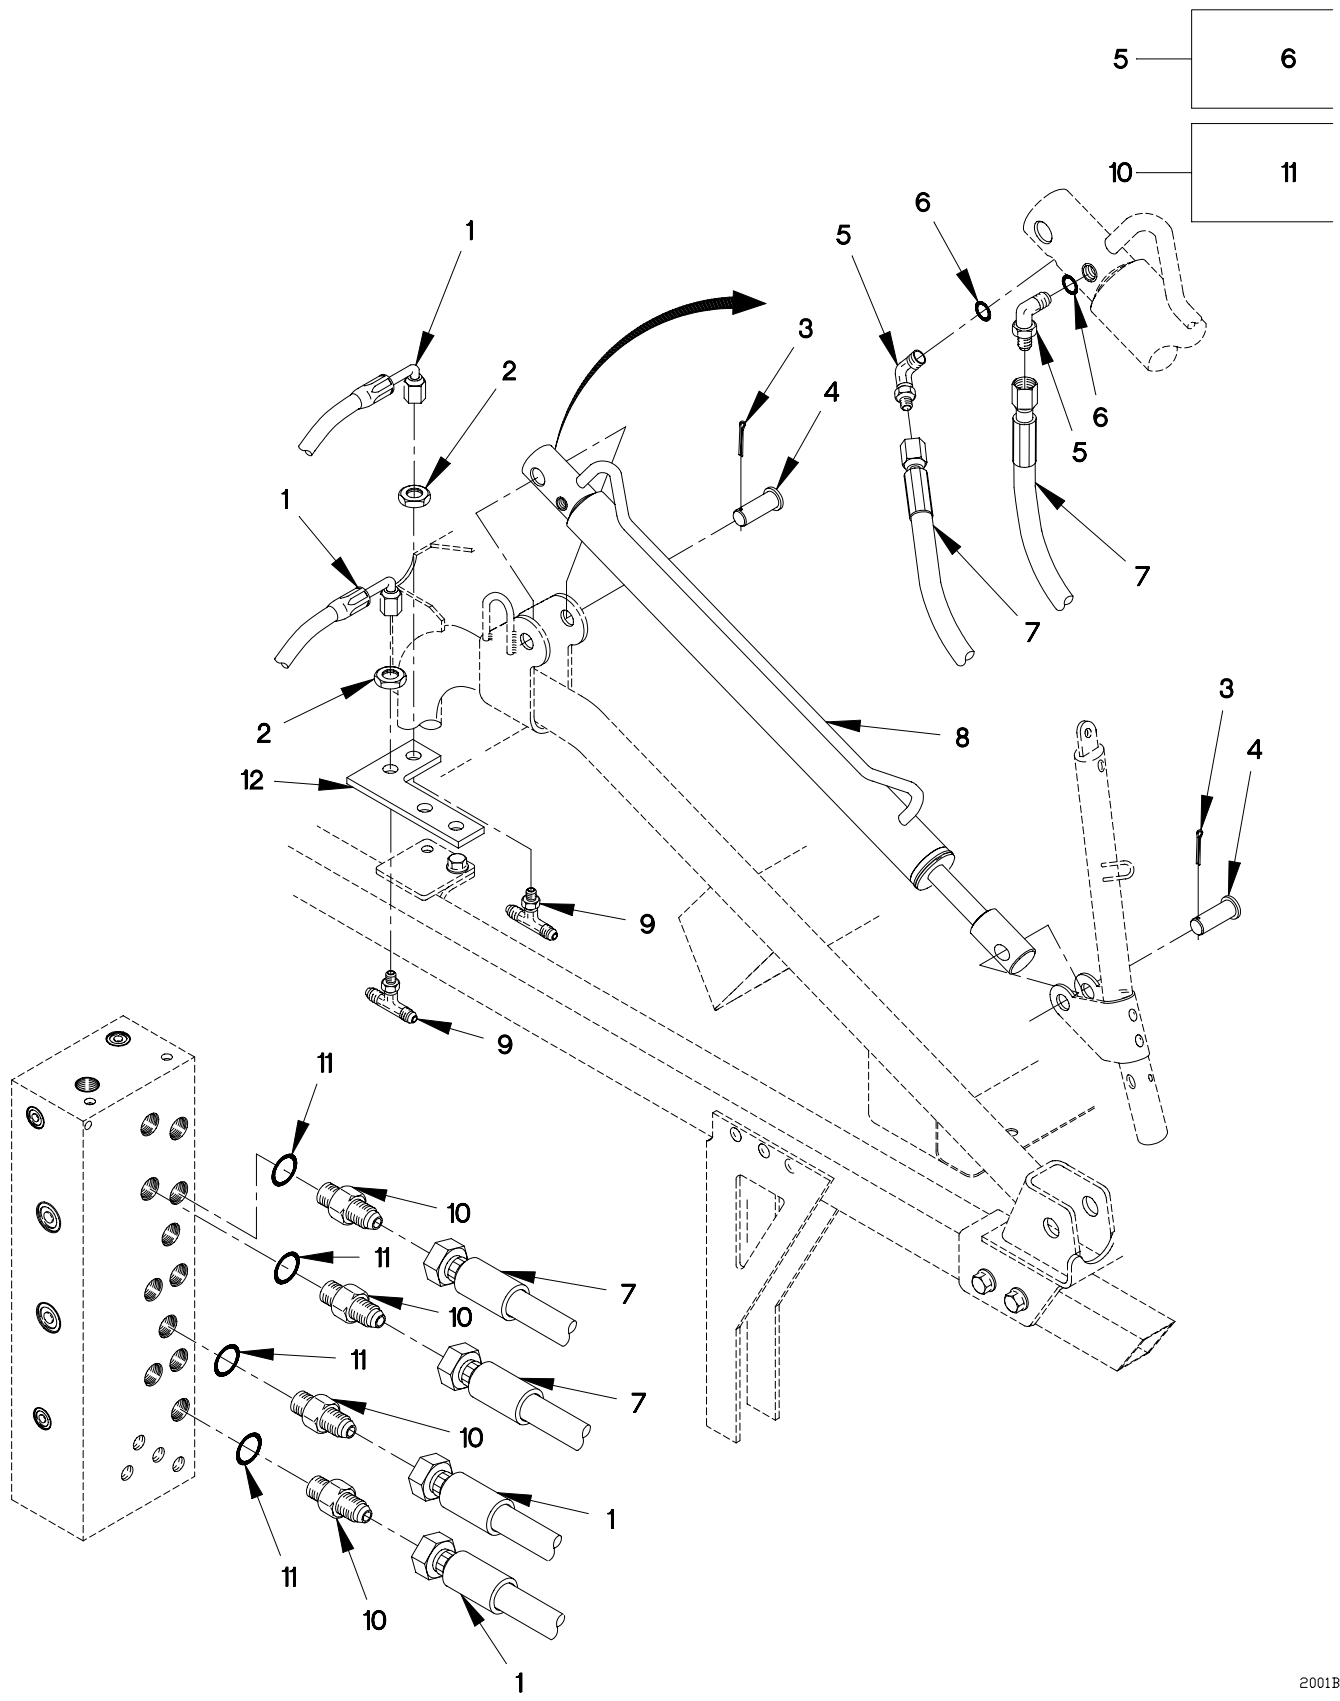

SECTION II

TM 9-2320-366-24P-2

(1) ITEM NO	(2) SMR CODE	(3) CAGEC	(4) PART NUMBER	(5) DESCRIPTION AND USABLE ON CODE (UOC)	(6) QTY
GROUP 2402: MANIFOLD AND/OR CONTROL FIG.442 HYDRAULIC MANIFOLD ASSEMBLY					
1	PAOZZ	09990	745801	VALVE,CHECK.....	2
2	PAOZZ	09990	CV101PX4879	VALVE,CHECK.....	2
3	PAOZZ	09990	SK10-2	.PARTS KIT,SEAL REPL.....	1
4	PAOZZ	09990	108X4K	PLUG,PIPE.....	1
5	PAOZZ	96906	MS28778-4	.O-RING.....	1
6	PAOZZ	09990	25146-19	VALVE,CHECK.....	1
7	PAOZZ	09990	25110-02	ADAPTER,CHECK VALVE.....	1
8	PAOZZ	09990	25110-03	MUFFLER,INTAKE.....	1
9	PAOZZ	09990	75223-11	FILTER ELEMENT,FLUI.....	2
10	XAOOO	09990	17004-34	BODY,.....	1
11	PAOZZ	09990	25158-29	PLUG.....	2
12	PAOZZ	6N659	ST117073098-000	FILTER,FLUID.....	1
13	PAOZZ	09990	DM104LD1X4879	VALVE,ROTARY,DIRECT.....	3
14	PAOZZ	09990	SK10-4	.PARTS KIT,REPLACEME.....	1
15	PAOZZ	09990	DM104LN8X4879	VALVE,ROTARY,SELECT.....	1
16	PAOZZ	09990	SK10-4	.PARTS KIT,REPLACEME.....	1
17	PAOOO	88233	25228-02	VALVE,STOP-CHECK.....	1
18	PAOZZ	96906	MS28775-910	.O-RING.....	1
19	PAOZZ	96906	MS28775-015	.O-RING.....	1
20	PAOZZ	99517	A-180-014	.O-RING.....	1
21	PAOOO	09990	25228-01	VALVE,STOP-CHECK.....	1
22	PAOZZ	96906	MS28775-910	.O-RING.....	1
23	PAOZZ	96906	MS28775-015	.O-RING.....	1
24	PAOZZ	99517	A-180-014	.O-RING.....	1
25	PAOZZ	09990	CP104PX4879	VALVE,CHECK.....	1
26	PAOZZ	09990	SK10-3	.PARTS KIT,SEAL REPL.....	1

END OF FIGURE

FIGURE 443. SPARE TIRE RETAINER LIFT CYLINDER, HOSES AND FITTINGS