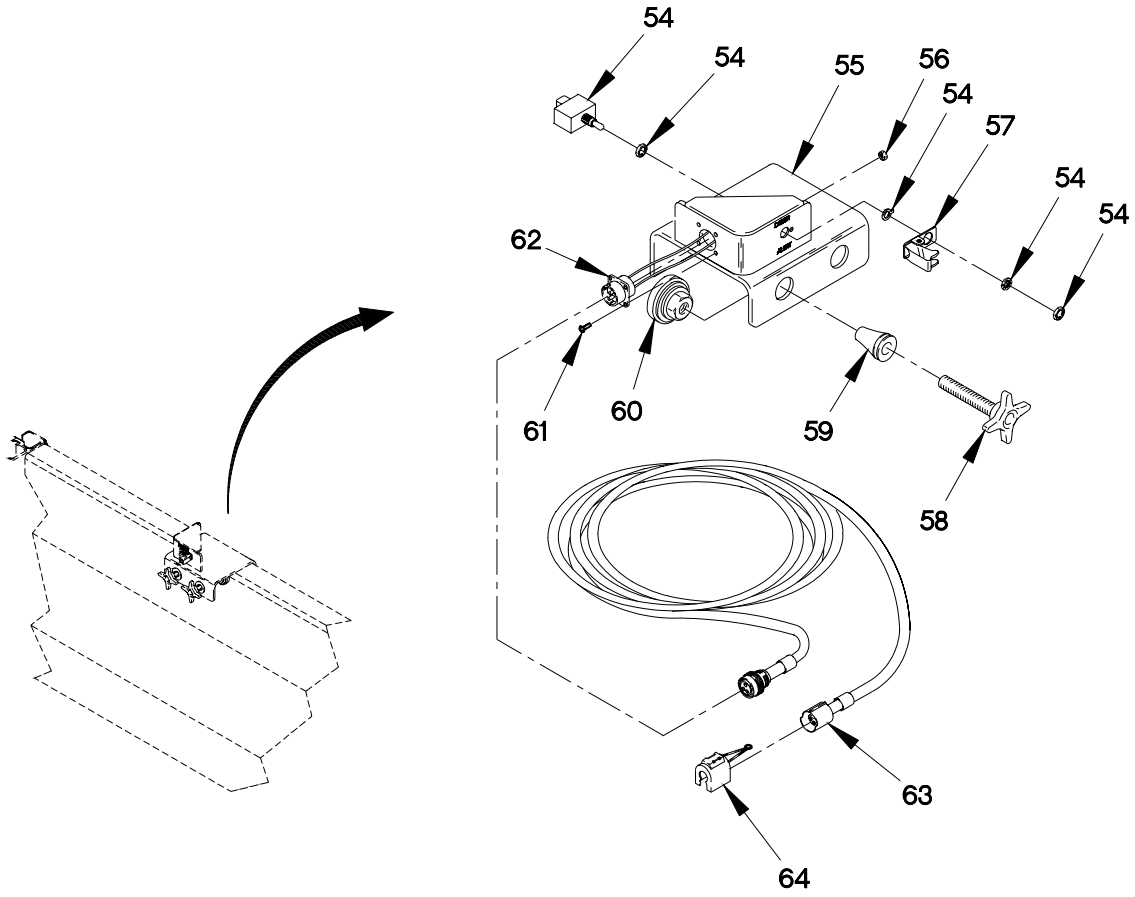

END OF FIGURE

FIGURE 460. M1085 TROOPSEAT KIT (SHEET 1 OF 2)

53 — 54
THROUGH
64

FIGURE 460. M1085 TROOPSEAT KIT (SHEET 2 OF 2)

SECTION II

TM 9-2320-366-24P-2

(1) ITEM NO	(2) SMR CODE	(3) CAGEC	(4) PART NUMBER	(5) DESCRIPTION AND USABLE ON CODE (UOC)	(6) QTY
GROUP 3307: SPECIAL PURPOSE KITS FIG.460 M1085 TROOPSEAT KIT					
1	PDOZZ	19207	57K1896-001	KIT,TROOP SEAT..... UOC: MAL, MWL,	1
2	PAOZZ	19207	12418555-001	.FRAME, SEAT, VEHICULA 92.75 IN..... UOC: MAL, MWL,	2
2	PAOZZ	19207	12418555-002	.FRAME, SEAT, VEHICULA 71.75 IN..... UOC: MAL, MWL,	4
3	PAOOO	19207	12422463	.SUPPORT, SEAT, VEHICU..... UOC: MAL, MWL,	2
3	PAOOO	19207	12422464	.SUPPORT, SEAT, VEHICU RIGHT SIDE.... UOC: MAL, MWL,	1
3	PAOOO	19207	12422465	.SUPPORT, SEAT, VEHICU LEFT SIDE..... UOC: MAL, MWL,	1
4	PAOOO	19207	12422883	.SUPPORT, SEAT, VEHICU..... UOC: MAL, MWL,	1
5	PAOZZ	19207	12422466	. . . PANEL, BLANK..... UOC: MAL, MWL,	1
6	PAOZZ	81349	M45913/1-5CG5C	. . . NUT, SELF-LOCKING, HE .375-24..... UOC: MAL, MWL,	4
7	PAOZZ	19207	12422471	. . . BRACKET, MOUNTING..... UOC: MAL, MWL,	2
8	PAOZZ	80204	B1821BH031C250N	. . . BOLT, MACHINE .312-18 X 2.5LG.... UOC: MAL, MWL,	4
9	PAOZZ	44940	800-2010	. . . SCREW, CAP, HEXAGON H M5 X .8 X 20..... UOC: MAL, MWL,	2
10	PAOZZ	19207	12414473-034	. . . WASHER, PLAIN 8.4..... UOC: MAL, MWL,	2
11	PAOZZ	0FW39	12422469	. . . CLAMP, DROPLEG..... UOC: MAL, MWL,	2
12	PAOZZ	19207	12422468	. . . SUPPORT, SEAT, VEHICU..... UOC: MAL, MWL,	2
13	PAOZZ	0FW39	12414474-012	. . . NUT, HEXAGON HEAD M8 X 1.5..... UOC: MAL, MWL,	1
14	PAOZZ	0FW39	12422472	. . . BRACKET, CENTER DROP..... UOC: MAL, MWL,	1
15	PAOZZ	19207	12417975-005	. . . WASHER, FLAT..... UOC: MAL, MWL,	2
16	PAOZZ	0FW39	12422445-001	. . . BRACKET ASSEMBLY..... UOC: MAL, MWL,	1