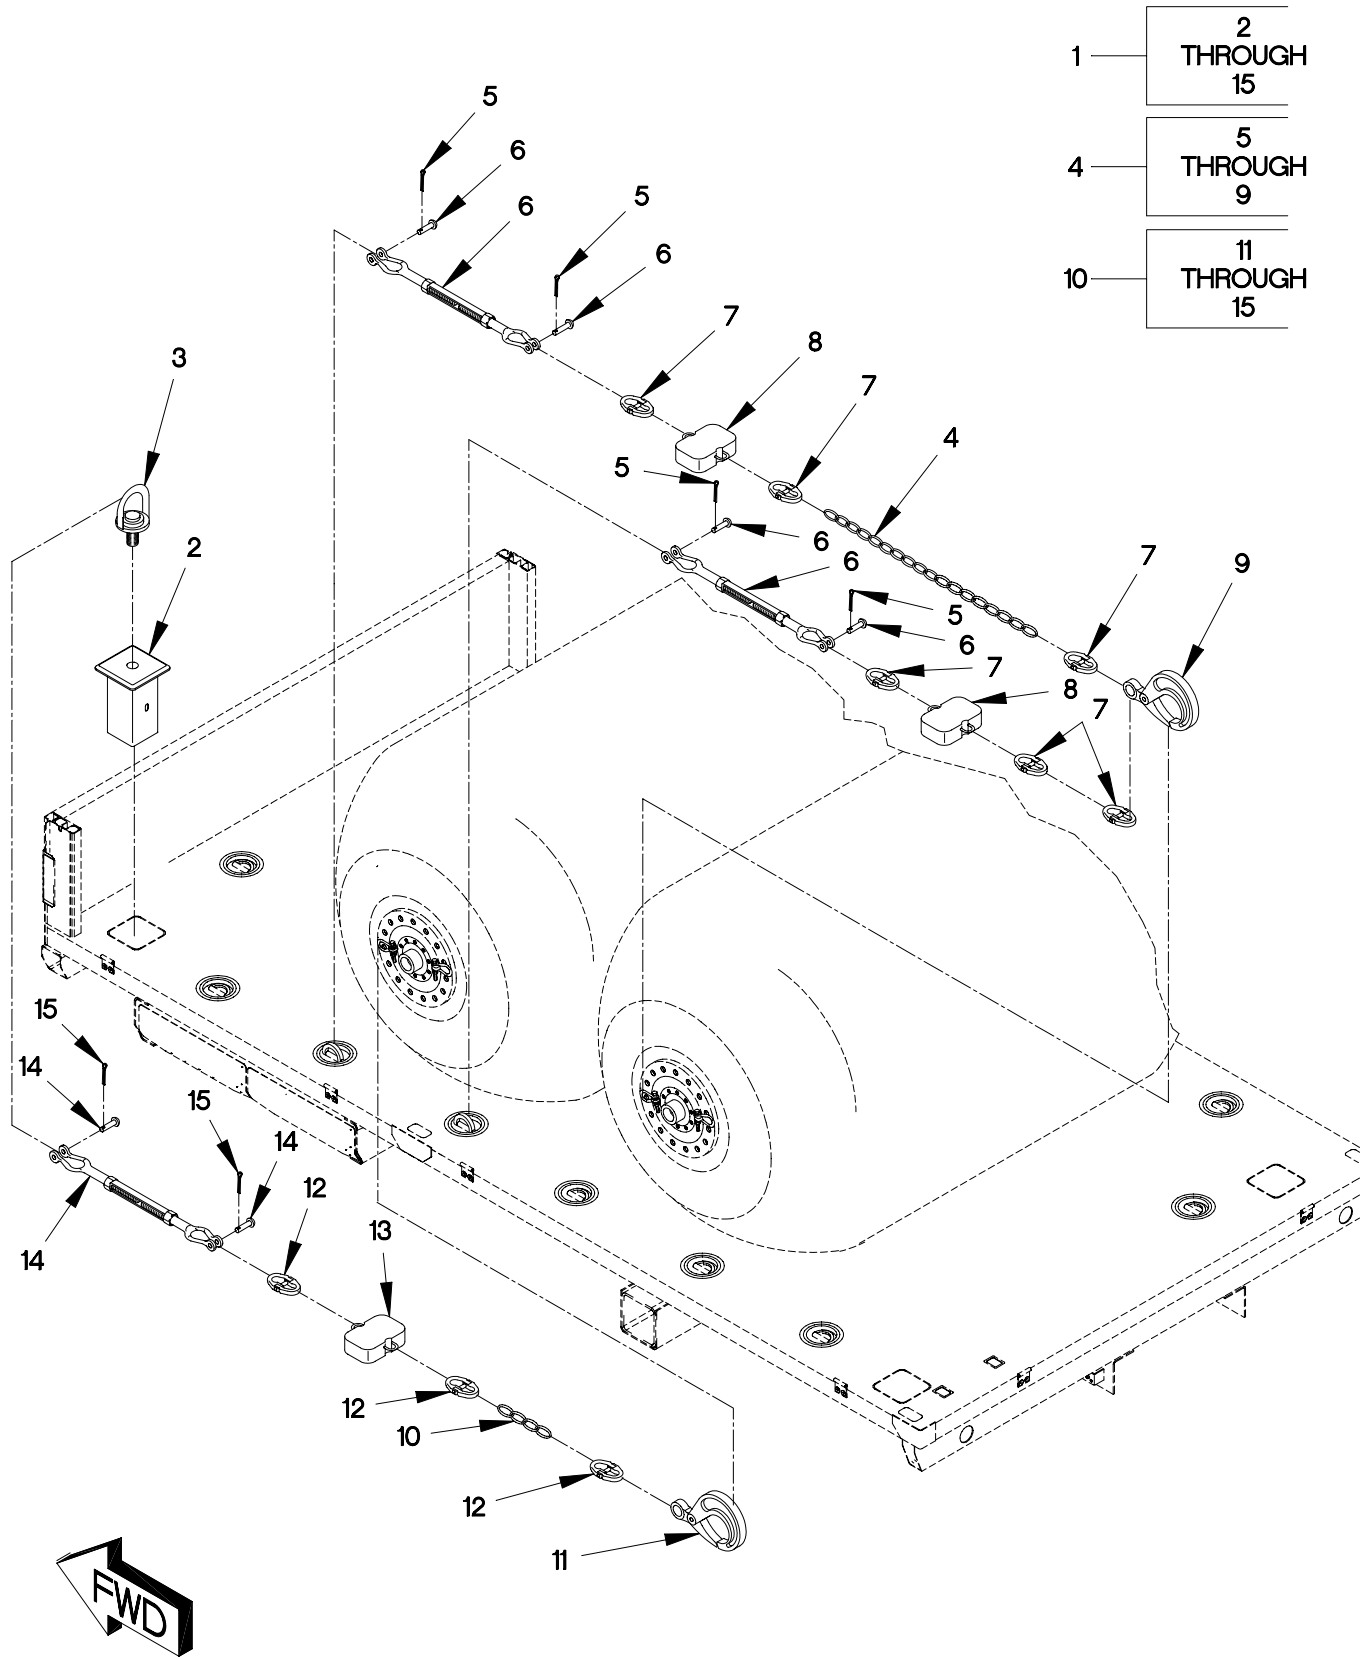

END OF FIGURE

FIGURE 481. M1083, M1085 AND M1093 COLLAPSIBLE DRUMS TIEDOWN KIT

SECTION II

TM 9-2320-366-24P-2

(1) ITEM NO	(2) SMR CODE	(3) CAGEC	(4) PART NUMBER	(5) DESCRIPTION AND USABLE ON CODE (UOC)	(6) QTY
GROUP 3307: SPECIAL PURPOSE KITS FIG. 481 M1083, M1085 AND M1093 COLLAPSIBLE DRUMS TIEDOWN KIT					
1	PDOZZ	19207	57K1956	TIE DOWN, CARGO, VEHI..... UOC: MAB, MAC, MWB, MWC,	1
1	PDOZZ	19207	57K1957	TIE DOWN, CARGO, VEHI..... UOC: MAL, MWL,	1
2	PAOZZ	19207	12463669	. TIE DOWN, CARGO, VEHI..... UOC: MAB, MAC, MAL, MWB, MWC, MWL,	4
3	PAOZZ	19207	12463649	. RING, HOIST..... UOC: MAB, MAC, MAL, MWB, MWC, MWL,	4
4	PAOZZ	19207	12463664-003	. CHAIN ASSEMBLY, SING..... UOC: MAB, MAC, MWB, MWC,	4
4	PAOZZ	19207	12463664-004	. CHAIN ASSEMBLY..... UOC: MAL, MWL,	2
4	PAOZZ	19207	12463664-005	. CHAIN ASSEMBLY..... UOC: MAL, MWL,	2
5	PAOZZ	96906	MS24665-29	. . PIN, COTTER..... UOC: MAB, MAC, MAL, MWB, MWC, MWL,	2
6	PAOZZ	97403	13230E4697	. . TURNBUCKLE..... UOC: MAB, MAC, MAL, MWB, MWC, MWL,	2
7	PAOZZ	75535	10-14592	. . LINK, CHAIN, DETACHAB..... UOC: MAB, MAC, MAL, MWB, MWC, MWL,	6
7	PAOZZ	75535	10-14592	. . LINK, CHAIN, DETACHAB..... UOC: MAL, MWL,	5
8	PAOZZ	97403	13230E4700	. . SHOCK ABSORBER, DIRE..... UOC: MAB, MAC, MAL, MWB, MWC, MWL,	2
9	PAOZZ	12128	674518	. . HOOK, SAFETY, LATCH..... UOC: MAB, MAC, MAL, MWB, MWC, MWL,	1
10	PAOZZ	19207	12463664-001	. CHAIN ASSEMBLY, SING..... UOC: MAB, MAC, MWB, MWC,	4
10	PAOZZ	19207	12463664-002	. CHAIN ASSEMBLY, SING..... UOC: MAL, MWL,	4
11	PAOZZ	12128	674518	. . HOOK, SAFETY, LATCH..... UOC: MAB, MAC, MAL, MWB, MWC, MWL,	1
12	PAOZZ	75535	10-14592	. . LINK, CHAIN, DETACHAB..... UOC: MAB, MAC, MAL, MWB, MWC, MWL,	3
13	PAOZZ	97403	13230E4700	. . SHOCK ABSORBER, DIRE..... UOC: MAB, MAC, MAL, MWB, MWC, MWL,	1