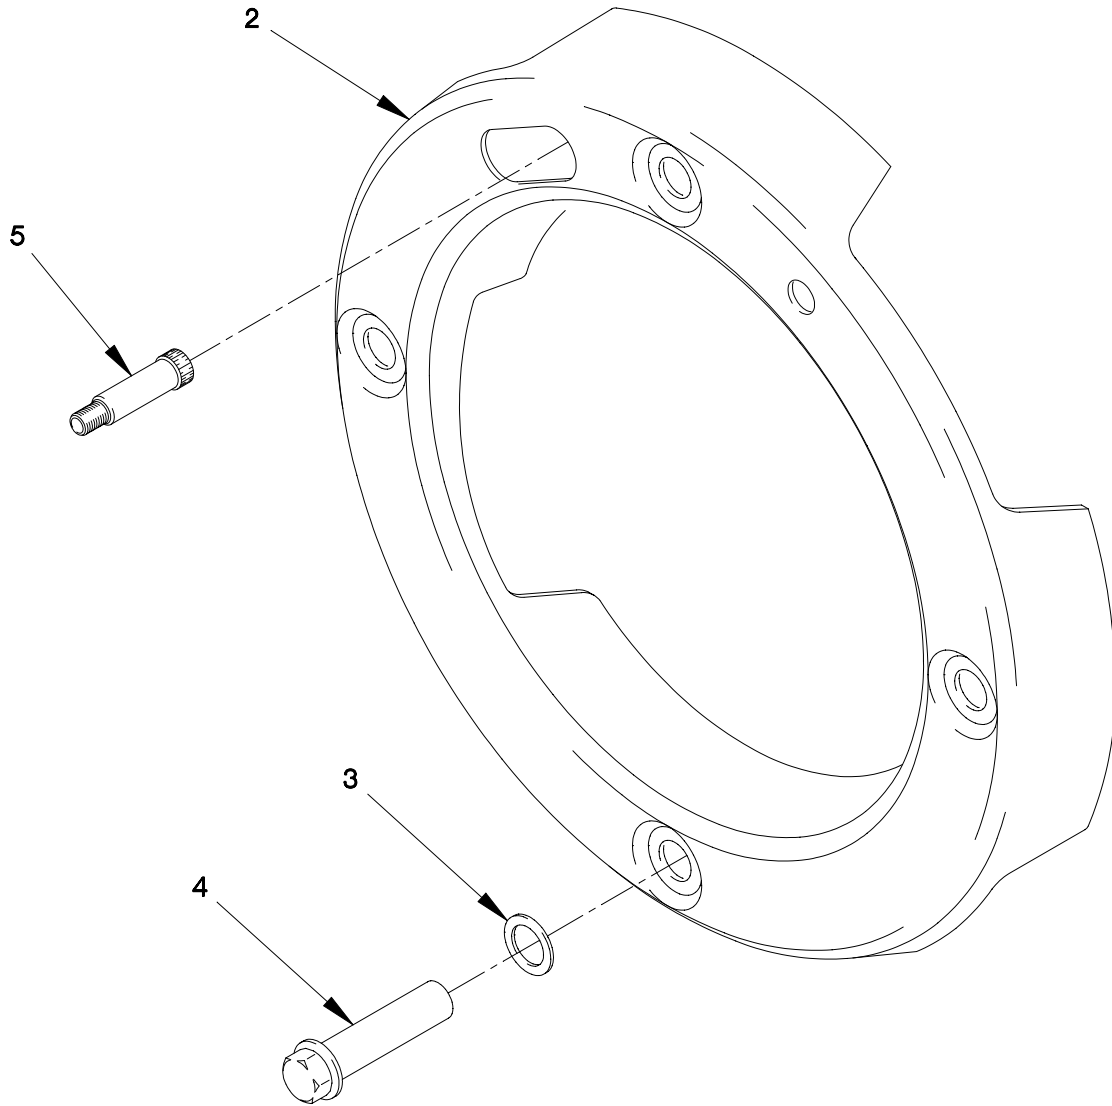

1 — 2
THROUGH
5

FIGURE 490. RIM COVER KIT